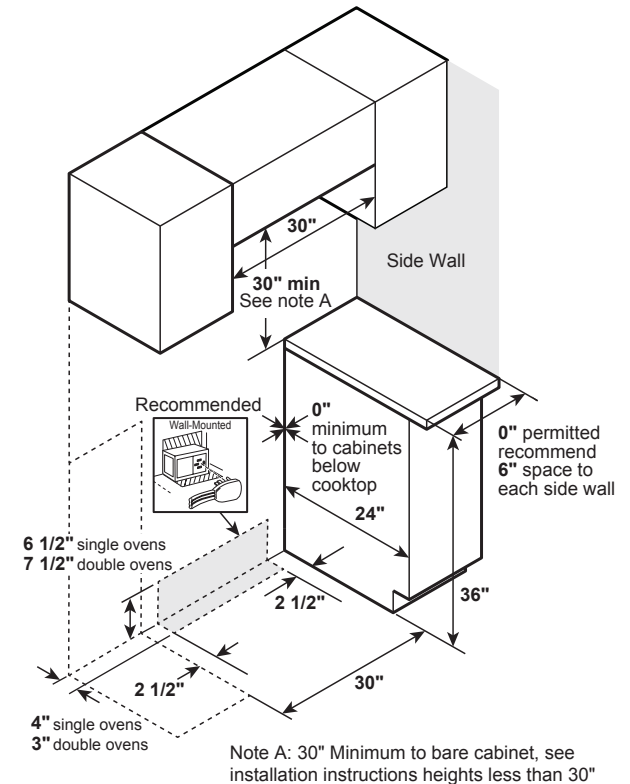

GAS PIPE AND ELECTRICAL OUTLET LOCATIONS

For answers to your Monogram, GE Café™ Series, GE Profile™ Series or GE Appliances product questions, visit our website at geappliances.com or call GE Answer Center® Service, 800.626.2000.