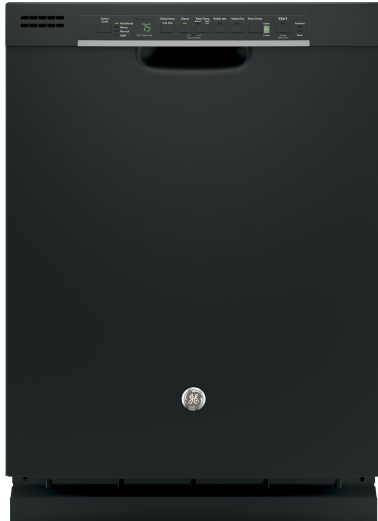

GE® Dishwasher with Front Controls

Model# GDF610PGJBB

- Bottle Jets - Clean hard-to-reach areas inside tall items with up to 4 dedicated jets integrated into the upper rack that shower water deep inside for the ultimate clean
- Piranha™ hard food disposer with removable filter - To ensure consistently clean items, this stainless steel blade rotates at 3,600 RPM to pulverize food particles and helps to prevent large particles from clogging the wash arms
- Steam PreWash - Loosens tough soils before any cycle, virtually eliminating the need for soaking or pre-rinsing dishes
- Sanitize option (NSF residential) - High-temperature rinse sanitizes and reduces 99.999% of bacteria found on dishes
- SpaceMaker® silverware basket - Enjoy table-ready silverware and loading flexibility with this unique basket that can be placed on the rack or onto the door
- Wash zones - Wash a true half-load in either the upper or lower rack without sacrificing cycles and options available on a full wash
- 3-digit countdown - Electronic display counts down remaining cycle time
- 51 dBA with status light on door - A dishwasher this quiet has a status light to let you know it is running
- Pearlescent dark gray racks with ball tip tines - Offer durability and secure dishes
- 2/4/8-hour Delay Start - Wash dishes at your convenience