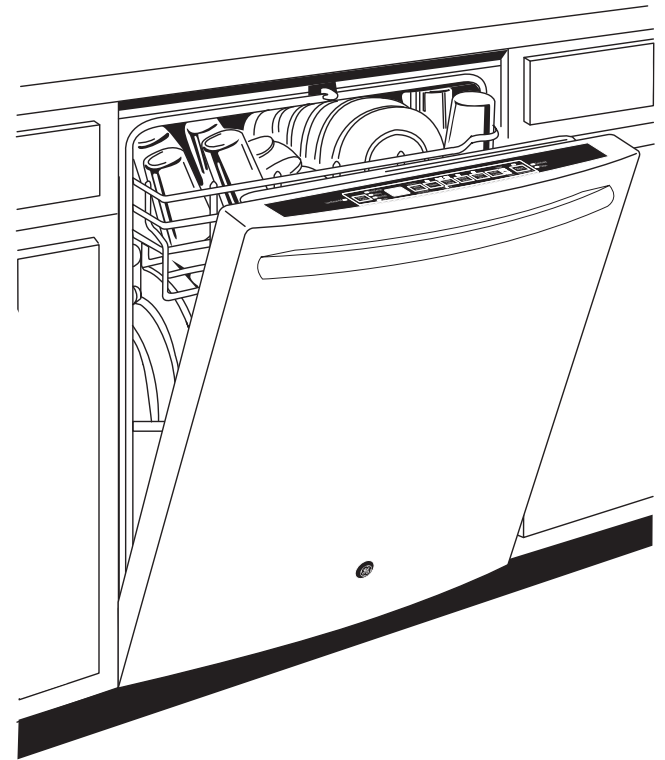

### Features and Benefits

- Full stainless steel interior - Enjoy an attractive appearance and long-lasting durability
- GE's most advanced wash system with 102 cleaning jets - Achieve the ultimate clean from an industry-leading number of jets that deliver complete washing coverage to every corner of the dishwasher
- Reversing Quad Blade Wash Arm - Dishes come out impressively clean thanks to this revolutionary lower wash arm, with 25 spray jets reversing direction to hit items from every angle
- Bottle Wash Jets - Hard-to-reach areas inside tall items get completely clean with four dedicated jets integrated into the upper rack that shower water deep inside for the ultimate clean
- Side Jets - Cascading water fills the dishwasher while hydrating soils
- Easy Touch Adjustable Upper Rack with 2 Stem Safe - Quickly adjust the upper rack 2 inches up or down to accommodate tall glassware and 10 ½" plates with plenty of room in the bottom rack for large platters and cookie sheets
- 46 dBA with status light on door - A dishwasher this quiet has a status light to let you know it is running
- Model PDT720SSHSS - Stainless steel
- Model PDT720SGHWW - White on white
- Model PDT720SGHBB - Black on black