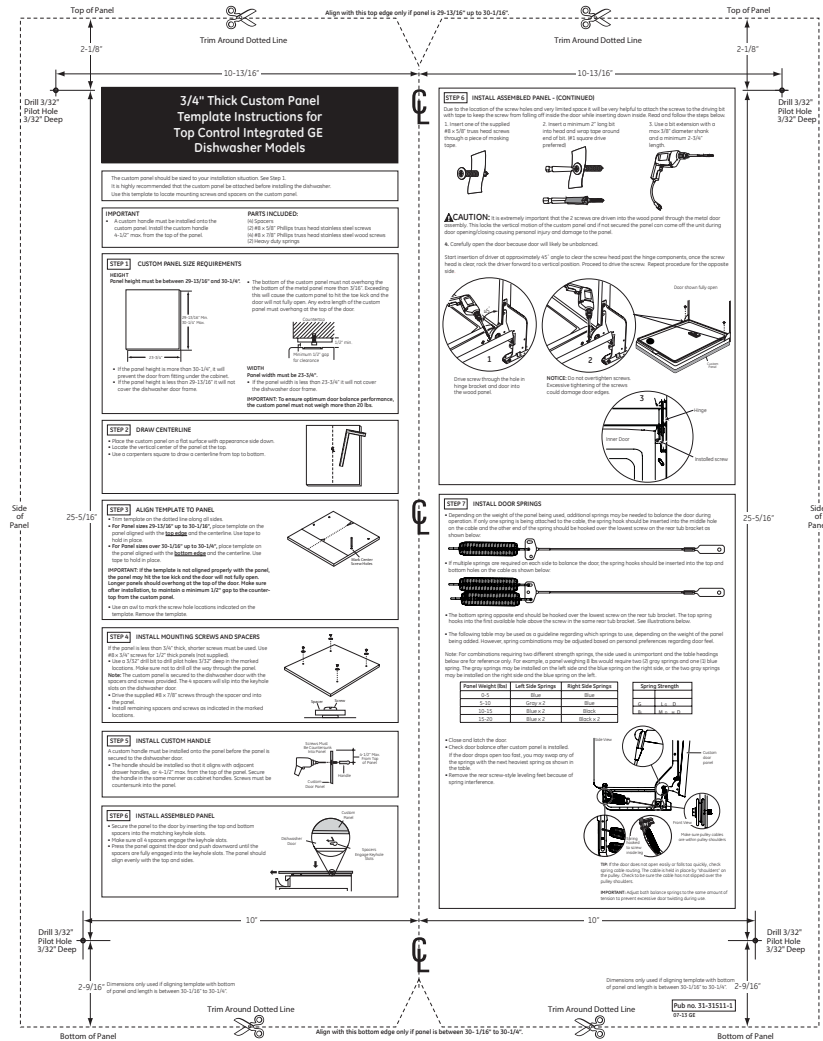

GDT740SIFII

GE® Stainless Steel Interior Dishwasher with Hidden Controls

Custom Dishwasher Door Panel Template

**For Reference Only
Not to Scale**

Call 1-800-626-2000

For a full-size panel template with complete panel installation instructions.

For answers to your Monogram® Profile™ Series or GE® appliance questions, visit our website at geappliances.com or call GE Answer Center® service, 800.626.2000.

imagination at work

Listed by Underwriters Laboratories

As an ENERGY STAR® partner, GE has determined that this product meets the ENERGY STAR guidelines for energy efficiency.