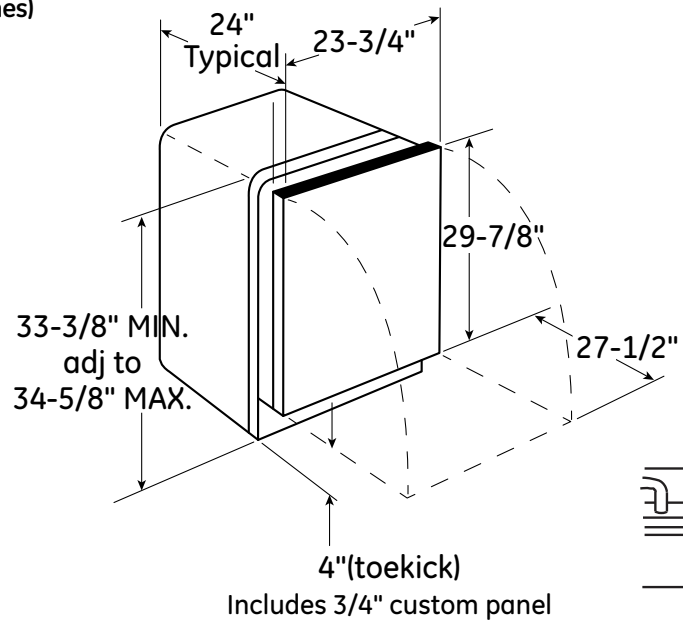

### Dimensions and Installation Information (in inches)

**Installation Information:** Before installing, consult installation instructions packed with product for current dimensional data.

†† Add 3/4" for custom panel and additional room for custom handle

An installation template is packed with these models and may be obtained in advance.