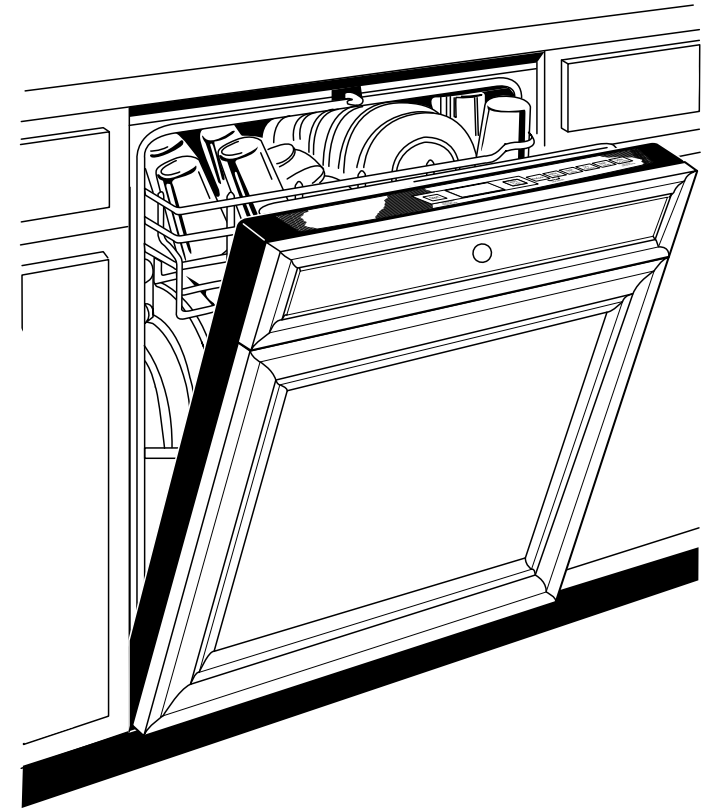

GDT740SIFII

GE® Stainless Steel Interior Dishwasher with Hidden Controls

Features and Benefits

- Full stainless steel interior - Enjoy an attractive appearance and long-lasting durability
- GE's most advanced wash system with 102 cleaning jets - Achieve the ultimate clean from an industry-leading number of jets that deliver complete washing coverage to every corner of the dishwasher
- Reversing Quad Blade Wash Arm - Dishes come out impressively clean thanks to this revolutionary lower wash arm, with 25 spray jets reversing direction to hit items from every angle
- Bottle Wash Jets - Hard-to-reach areas inside tall items get completely clean with four dedicated jets integrated into the upper rack that shower water deep inside for the ultimate clean
- Side Jets - Cascading water fills the dishwasher while hydrating soils
- Easy Touch Adjustable Upper Rack with 2 Stem Safe - Quickly adjust the upper rack 2 inches up or down to accommodate tall glassware and 10-1/2" plates with plenty of room in the bottom rack for large platters and cooking sheets
- 45 dBA - Ultra-quiet operation creates a peaceful kitchen environment even as it delivers powerful wash performance
- Model GDT740SIFII - Custom panels required

imagination at work