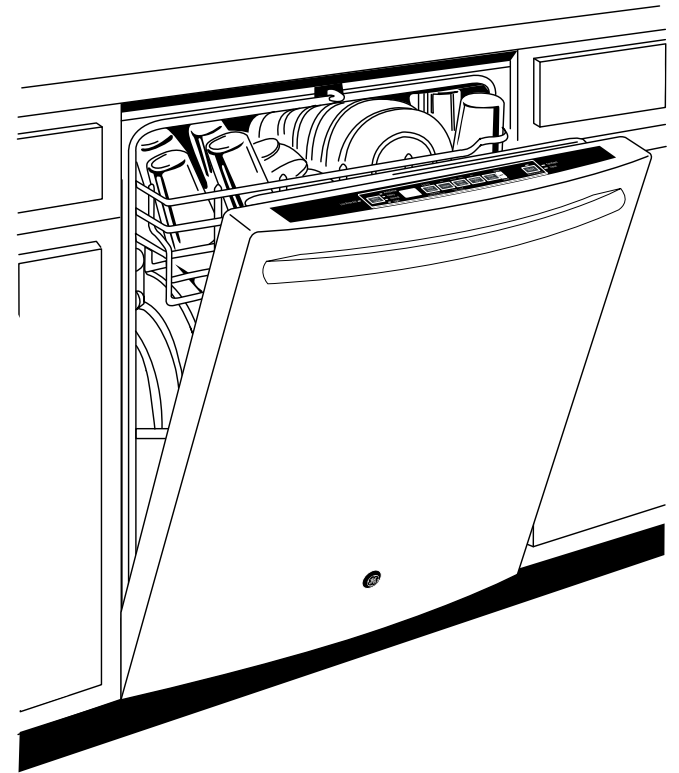

- Full stainless steel interior - Enjoy an attractive appearance and long-lasting durability
- GE's most advanced wash system - Consistently clean and dry dishes are ensured with GE's most advanced wash system, featuring 65% more wash power.*

*Wash power delivered to each rack. Compared to previous GE models.

- Easy Touch Adjustable Upper Rack with 2 Stem Safe Shelves - Quickly adjust the upper rack 2 inches up or down to accommodate tall glassware and 10 ½" plates with plenty of room in the bottom rack for large platters and cookie sheets
- Full Extension Smooth Glide Upper Rack - Loading and unloading is smooth and simple with a durable rack that fully extends on ball bearings
- Hidden Vent with Fan Dry - Dishes dry quickly and efficiently with a fan that extracts moisture from the interior
- Lower Rack Multi-Position Fold-Down Tines and Wash Your Way Customizable Rack - Configure racks to fit your dishes with adjustable loading options and multi-position, fold-down tines
- 48 dBA with status light on door - A dishwasher this quiet has a status light to let you know it is running
- Model GDT580SSFSS - Stainless steel
- Model GDT580SGFWW - White
- Model GDT580SGFBB - Black
- Model GDT580SMFES - Slate