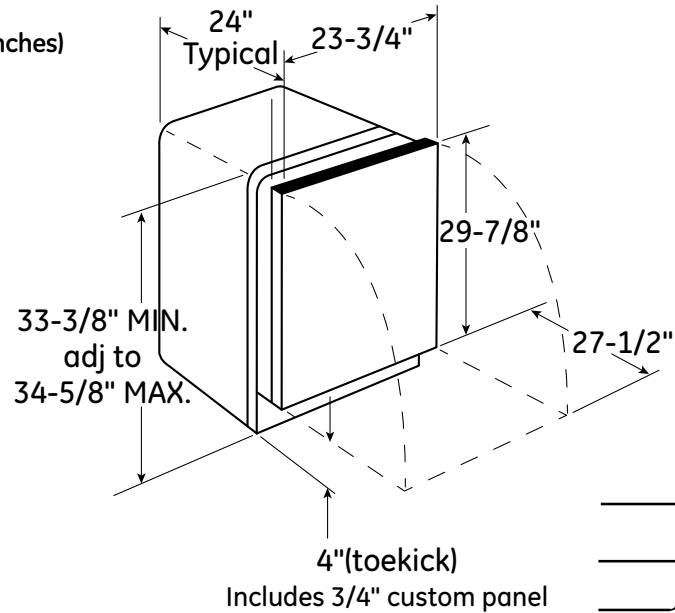

GDT580SGF/SMF/SSF

GE® Stainless Steel Interior Dishwasher with Hidden Controls

Dimensions and Installation Information (in inches)

Electrical Rating

Voltage AC.....	120
Hertz.....	60
Total connected load amperage.....	7.1
Calrod® heater watts.....	415/800

For use on adequately wired 120-volt, 15-amp circuit having 2-wire service with a separate ground wire. This appliance must be grounded for safe operation.

Installation Information: Before installing, consult installation instructions packed with product for current dimensional data.