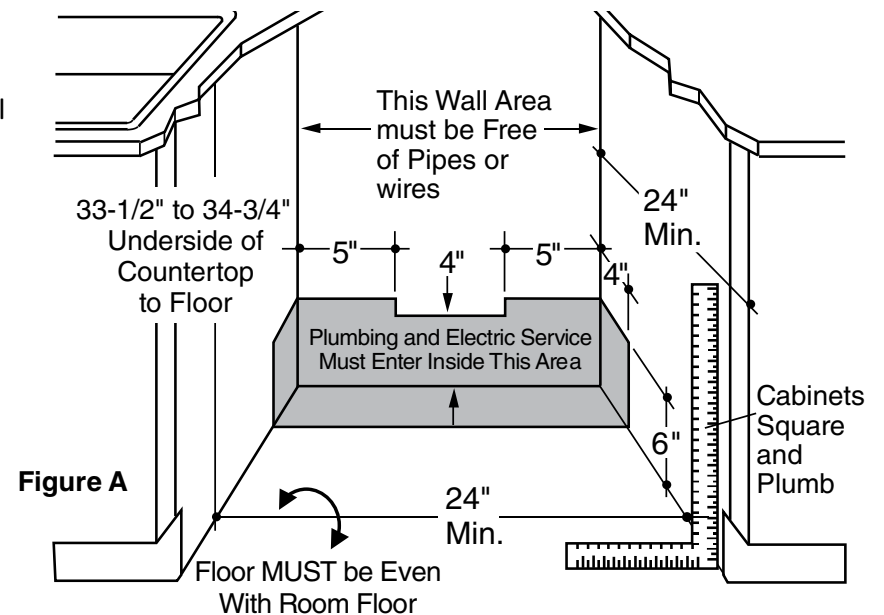

GDT580SGF/SMF/SSF

GE® Stainless Steel Interior Dishwasher with Hidden Controls

Dimensions and Installation Information (in inches)

Electrical Rating

Voltage AC.....	120
Hertz.....	60
Total connected load amperage.....	7.1
Calrod® heater watts.....	415/800

For use on adequately wired 120-volt, 15-amp circuit having 2-wire service with a separate ground wire. This appliance must be grounded for safe operation.

Installation Information: Before installing, consult installation instructions packed with product for current dimensional data.