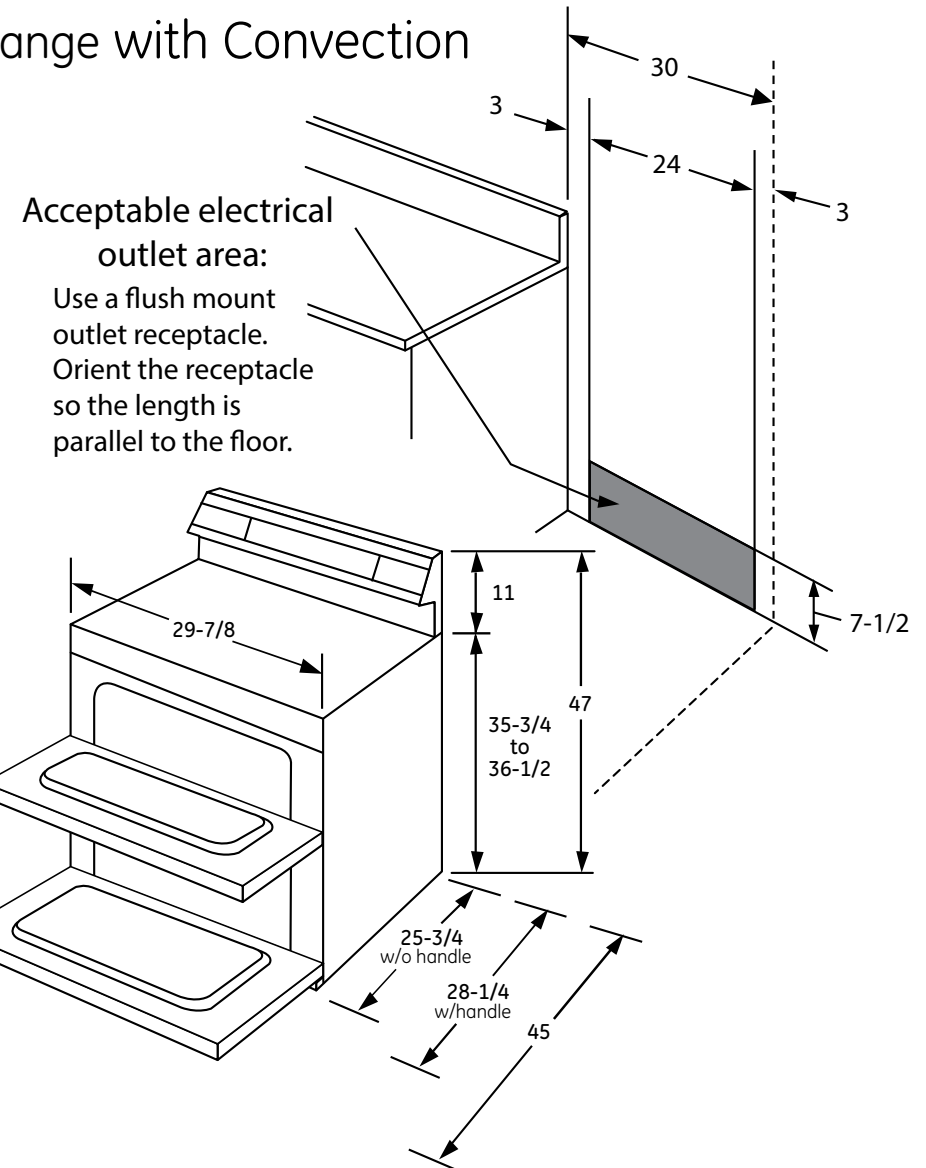

PB950SF

GE Profile™ Series 30" Free-Standing Double Oven Range with Convection

Dimensions and Installation Information (in inches)

Receptacle Locations

Locally approved flexible service cord or conduit must be used because terminals are not accessible after range installation. See shaded area in drawing for location of electrical outlet box. Recommended outlet locations allow range to be installed directly against wall.

Note: This appliance has been approved for 0" spacing to adjacent surfaces above the cooktop. However, a 6" minimum spacing to surfaces less than 15" above the cooktop and adjacent cabinet is recommended to reduce exposure to steam, grease splatter and heat.

Installation Information: Before installing, consult installation instructions for current dimensional data and additional requirements.

KW Rating	
240V	13.5
208V	10.1
Breaker Size	
240V	40 Amps†
208V	40 Amps†

†**Note:** Check local codes for required breaker size.

For answers to your Monogram® or GE® appliance questions, visit our website at geappliances.com or call GE Answer Center® service, 800.626.2000.

Listed by Underwriters Laboratories