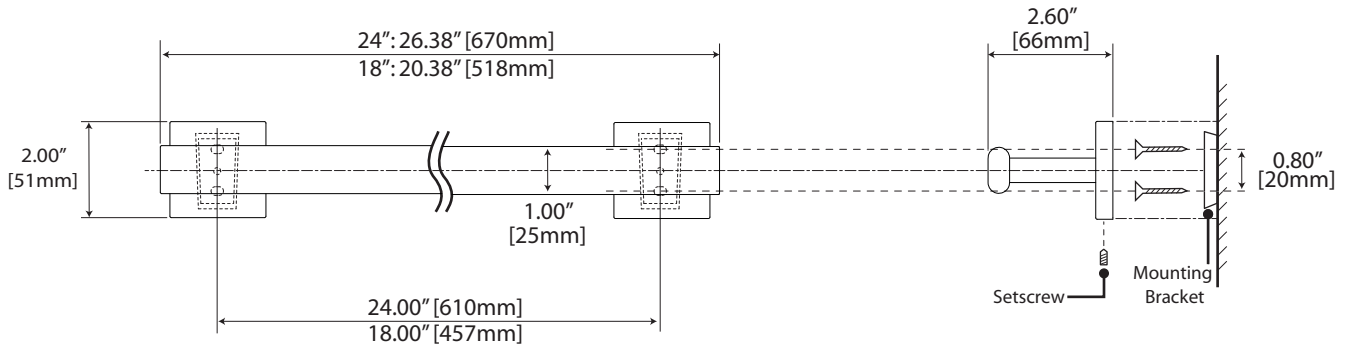

### 24" & 18" Towel Bar

24": #4050 (Chrome), #4070 (Satin Nickel)  
 18": #4051 (Chrome), #4071 (Satin Nickel)

### 24" Double Towel Bar

#4054 (Chrome), #4074 (Satin Nickel)