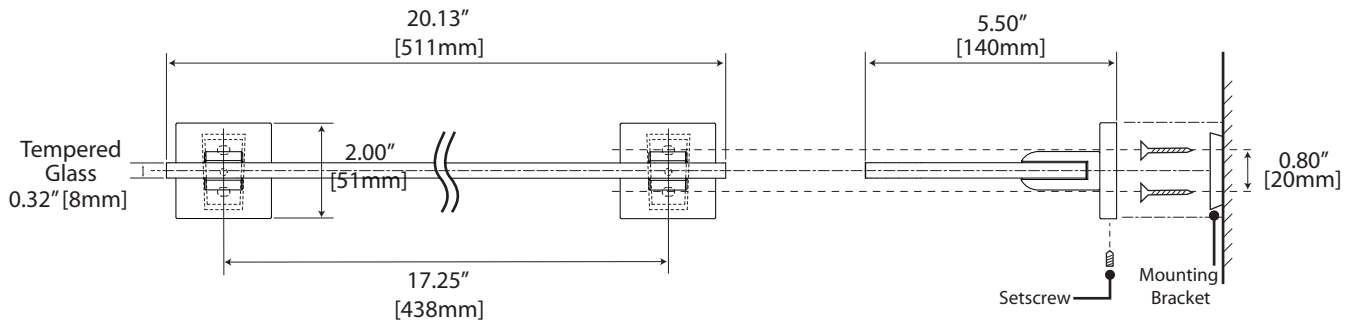

Glass Shelf

#4056 (Chrome), #4076 (Satin Nickel)