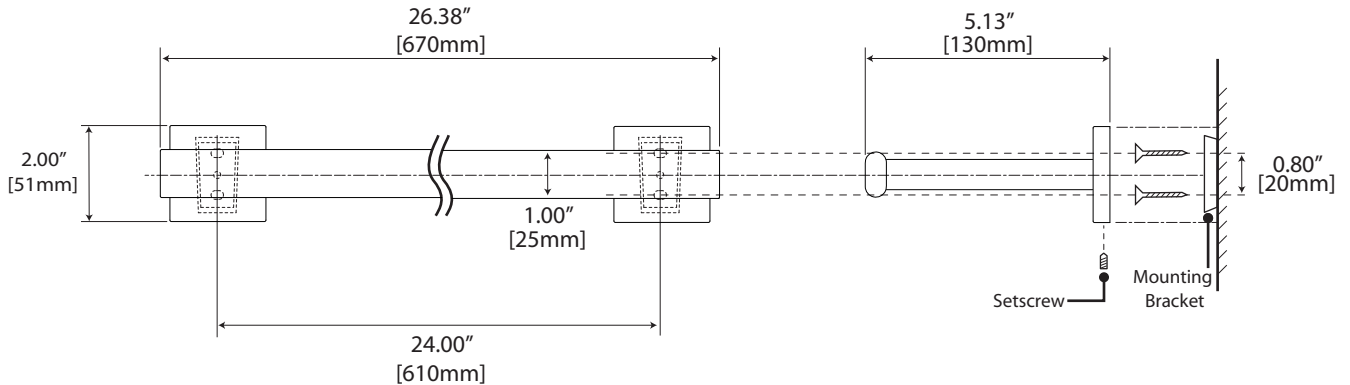

24" Double Towel Bar

#4054 (Chrome), #4074 (Satin Nickel)