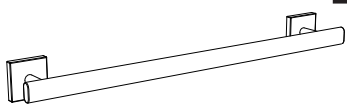

### 24" & 18" Towel Bar

24": #4050 (Chrome), #4070 (Satin Nickel)  
 18": #4051 (Chrome), #4071 (Satin Nickel)