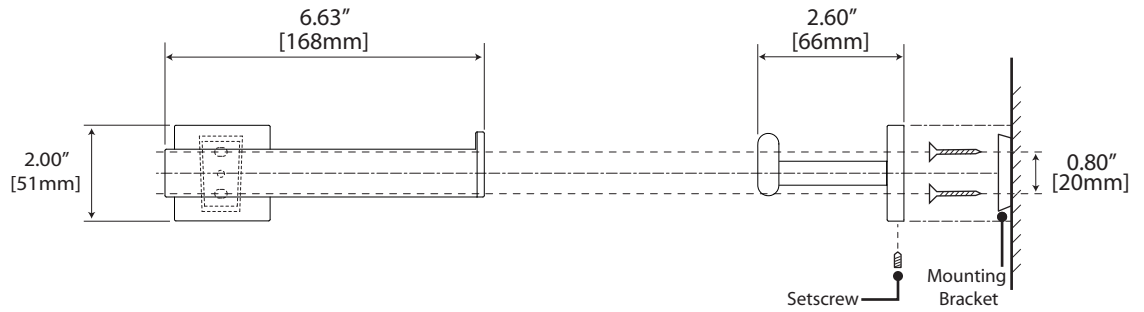

Elevate Collection

General Specifications

Euro Tissue Holder

#4053 (Chrome), #4073 (Satin Nickel)