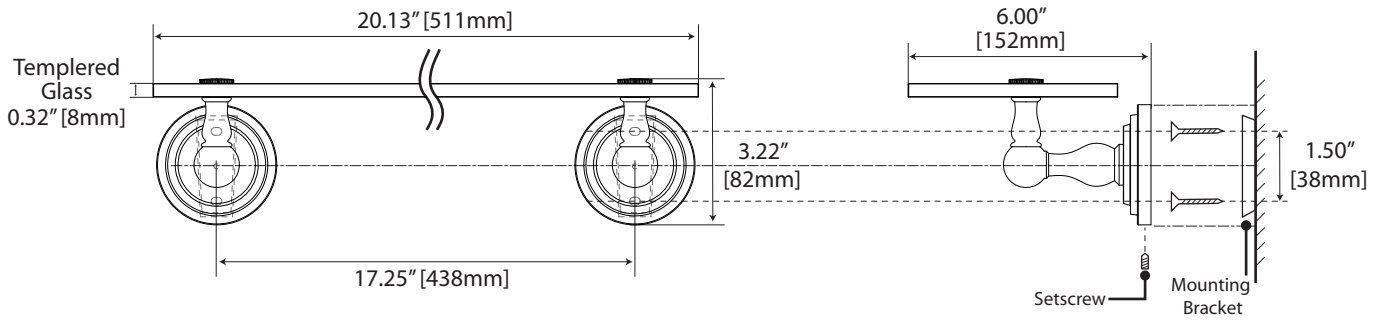

Glass Shelf

#5850 (Satin Nickel), #5839 (Bronze)

Rectangle Glass Shelf