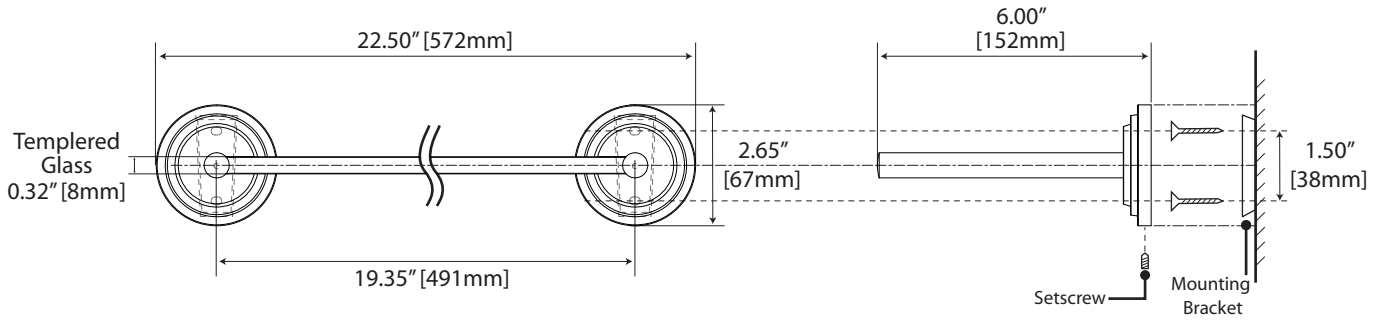

Marina Collection

General Specifications

Glass Shelf

#5235 (Chrome), #5215 (Polished Brass)

Rectangle Glass Shelf