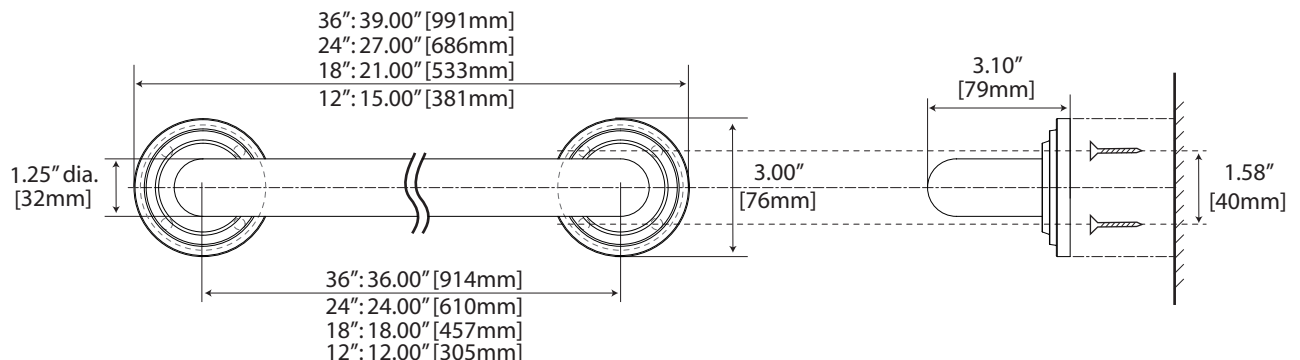

Solid Brass Grab Bar

36": #865 (Chrome)   18": #861 (Chrome), #864 (Satin Nickel)
24": #860 (Chrome), #863 (Satin Nickel)   12": #862 (Chrome)