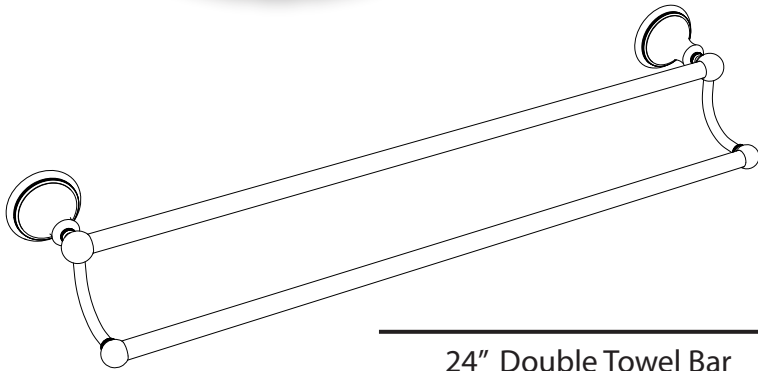

# Laurel Ave. Collection

General Specifications

24" Double Towel Bar

#4584 (Polished Nickel)  
#4594 (Satin Nickel)