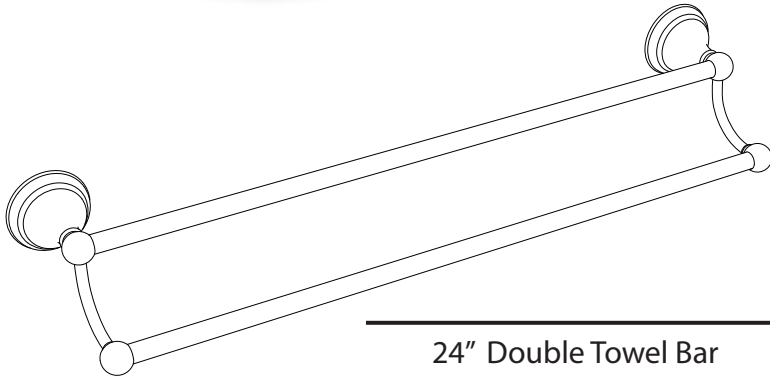

Charlotte Collection

General Specifications

24" Double Towel Bar

#4354 (Chrome)
#4364 (Satin Nickel)