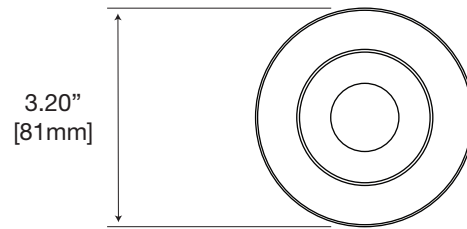

Slender Brush Holder

- #1481 (Chrome)
- #1482 (Satin Nickel)
- #1481MX (Matte Black)

15.00"  
[381mm]