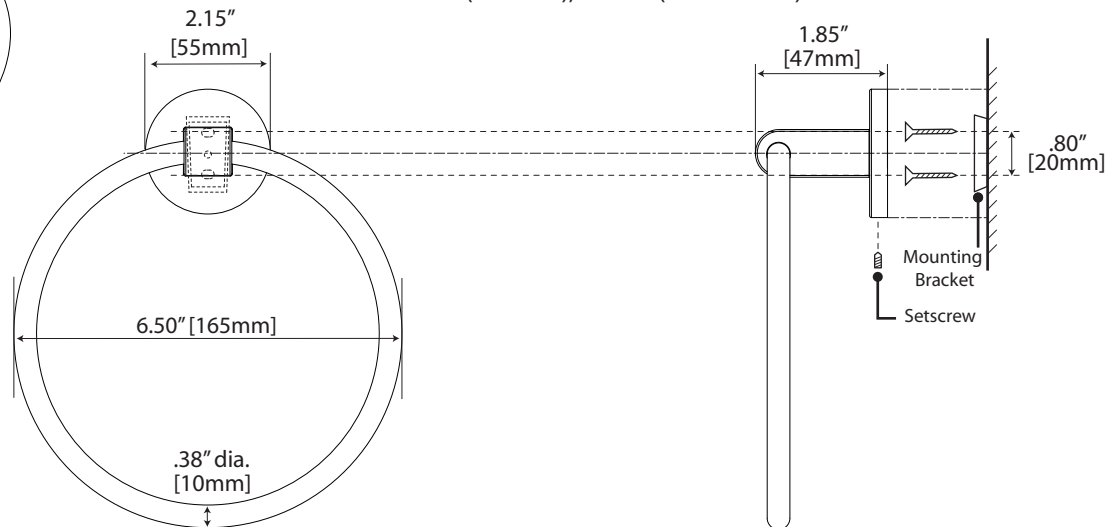

Towel Ring

#4102 (Chrome), #4112 (Satin Nickel)