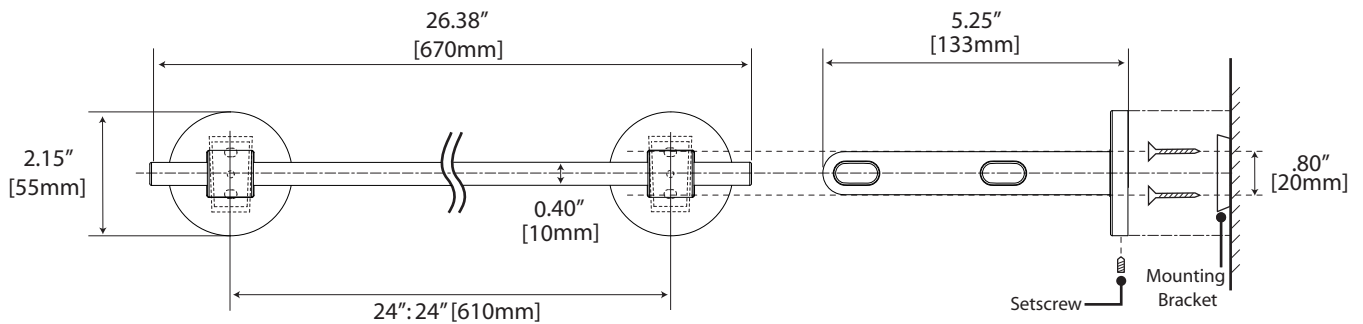

## 24" & 18" Towel Bar

24": #4100 (Chrome), #4110 (Satin Nickel)  
 18": #4101 (Chrome), #4111 (Satin Nickel)

## 24" Double Towel Bar

#4104 (Chrome), #4114 (Satin Nickel)