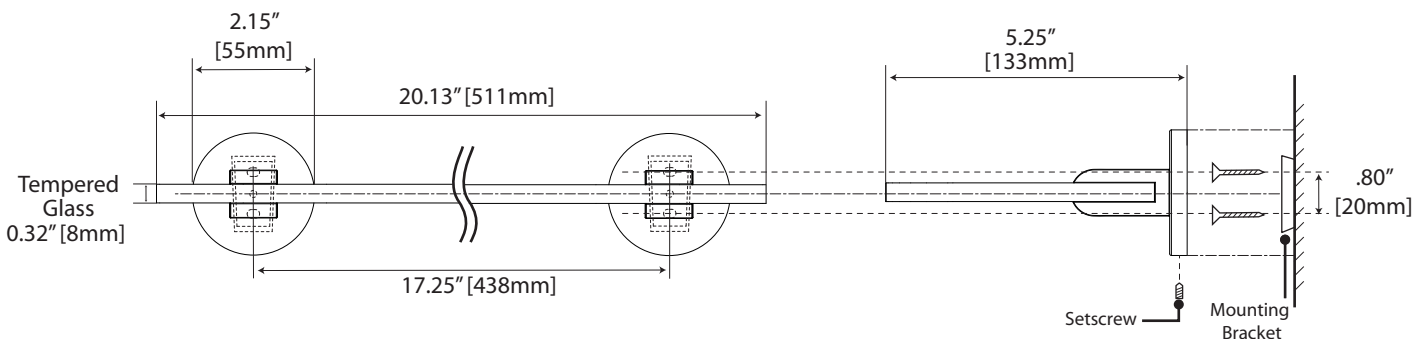

Glass Shelf

#4106 (Chrome), #4116 (Satin Nickel)