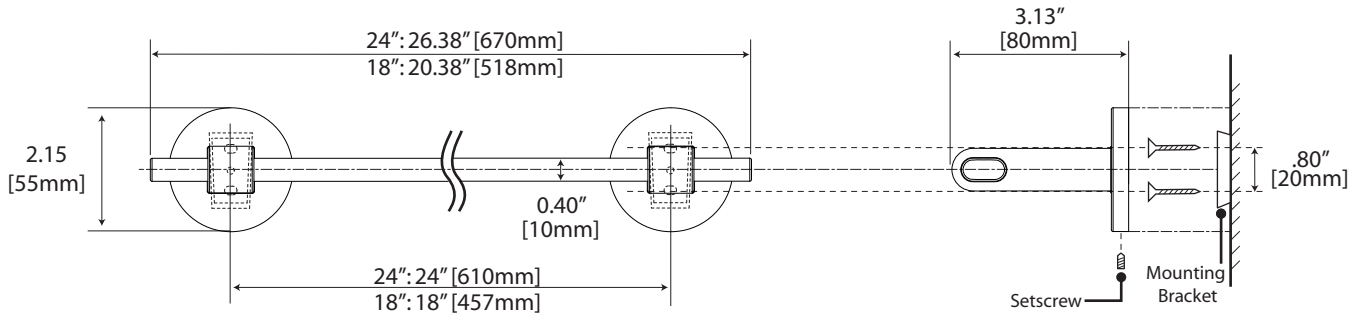

## 24" & 18" Towel Bar

24": #4100 (Chrome), #4110 (Satin Nickel)  
 18": #4101 (Chrome), #4111 (Satin Nickel)

## 24" Double Towel Bar

#4104 (Chrome), #4114 (Satin Nickel)