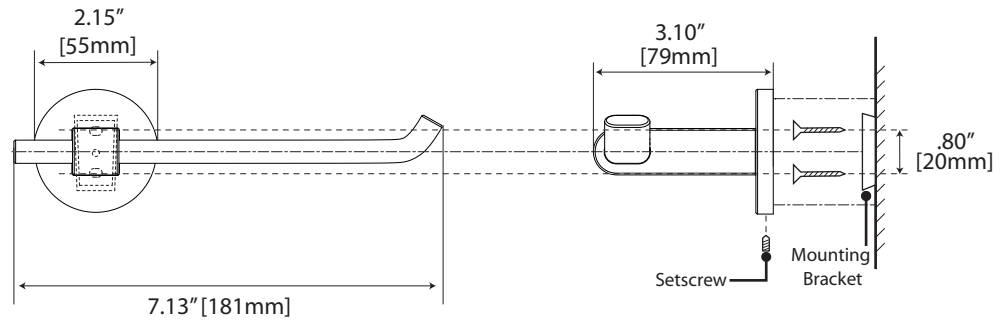

Zone Collection

General Specifications

Tissue Holder (Euro)

#4103 (Chrome), #4113 (Satin Nickel)