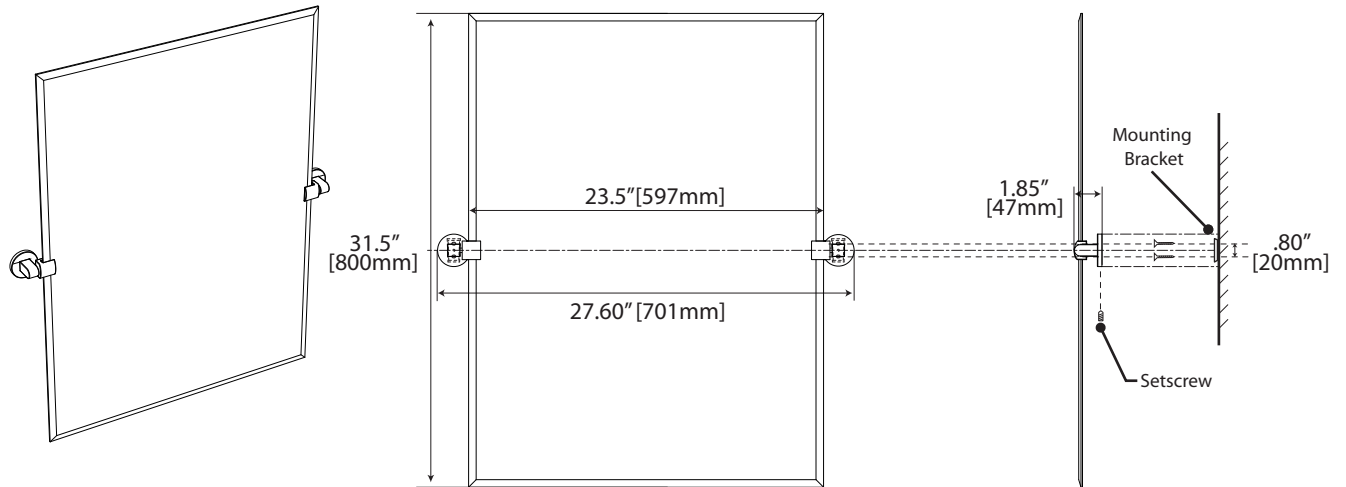

Tilting Wall Mirror

#4109S (Chrome), #4119S (Satin Nickel)