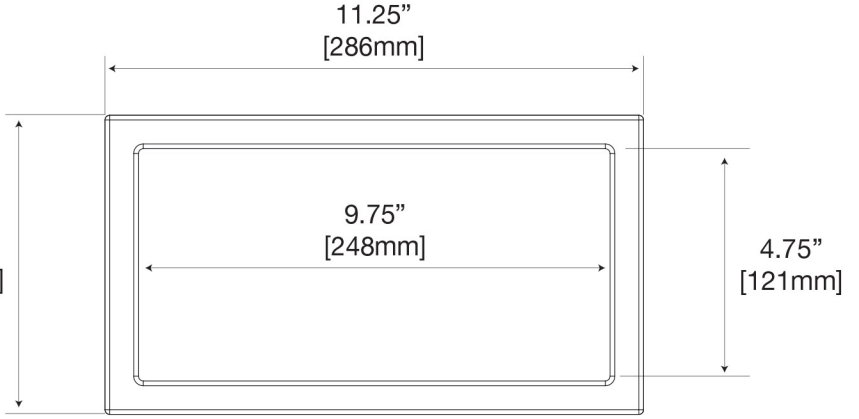

Waste Basket
(Rectangle)

3.18 gallons / 12 liter capacity

6.25"
[159mm]

1.38"
[35mm]