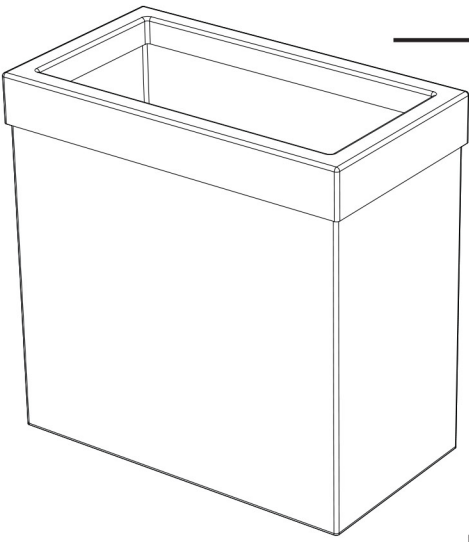

Waste Basket
(Rectangle)

3.18 gallons / 12 liter capacity

6.25"
[159mm]

1.38"
[35mm]