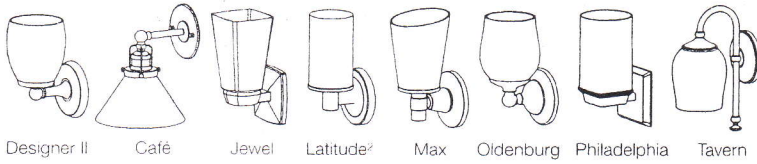

⚠ Installation Instructions

We recommend this product to be installed by a licensed electrician. The power must be turned off to avoid possible injury before starting installation. This fixture is rated for a 100 watt lamp, do not exceed recommended wattage!

⚠ Instructions d'installation

Nous vous conseillons de faire appel à un électricien professionnel pour installer ce produit. L'alimentation doit être coupée afin d'éviter tout incident pendant l'installation. Ce luminaire est conçu pour fonctionner avec des ampoules de 100 watts. Veuillez à ne pas dépasser cette indication!

⚠ Instrucciones de Instalación

Se recomienda que este producto sea instalado por un electricista con licencia. Antes de comenzar la instalación, se debe desconectar la alimentación para evitar posibles lesiones. Este accesorio ha sido diseñado para una lámpara de 100 vatios. No se debe exceder el vataje recomendado.

Instructions apply to all styles of lighting sconces