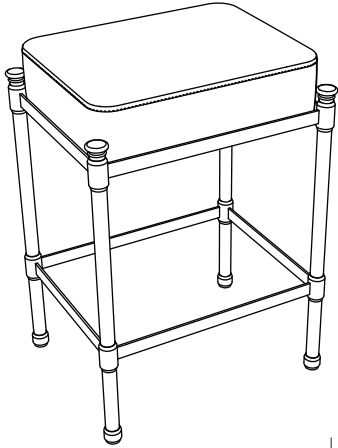

# Vanity Stool

General Specifications

Vanity Stool

- #1356 (Chrome)
- #1357 (Satin Nickel)