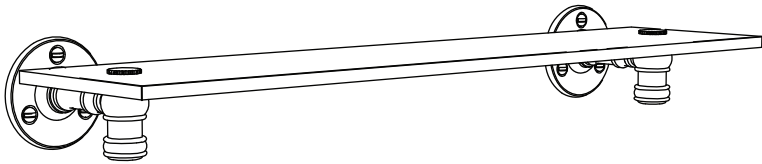

Café Collection

General Specifications

Glass Shelf

#4416 (Chrome)
#4436 (Bronze)