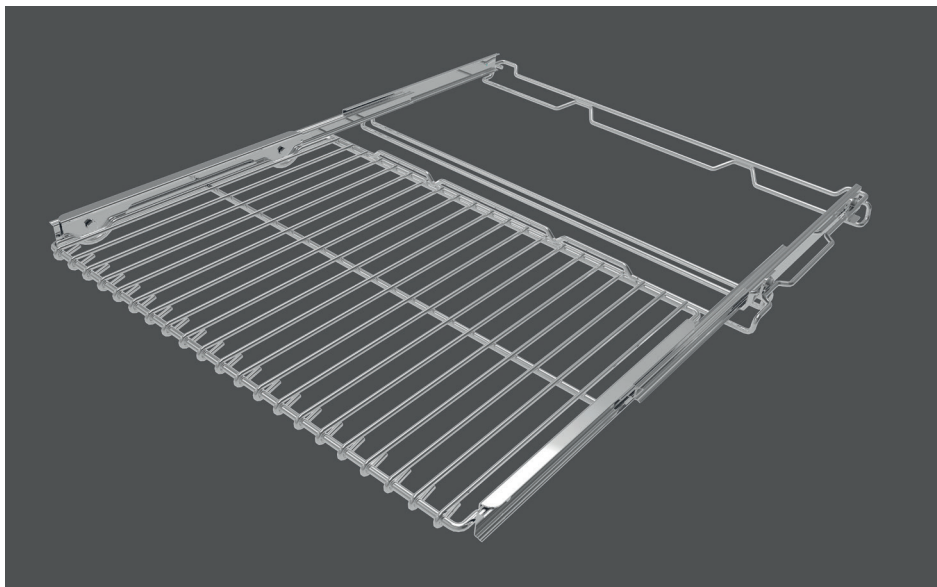

30" TELESCOPIC RACK

CODE ID

RACK FOR 30" PROFESSIONAL RANGES

FMTRP30

TELESCOPIC RACK

Telescopic rack for 30" Professional Range and built-in ovens