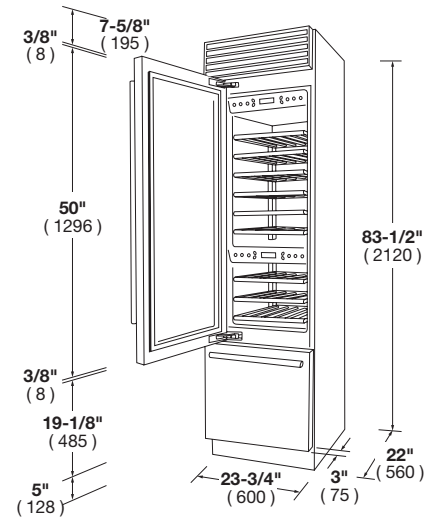

SOFIA PROFESSIONAL WINE CELLAR 24"

CODE ID

F7PBW24S1-R

RIGHT DOOR

CODE ID

F7PBW24S1-L

LEFT DOOR

Deep-freezing

WINE CELLAR

Cave Storage Compartment,
Natural Wood Shelves, for 36 bottles
Wine Cellar Compartment,
Natural Wood Shelves, for 18 bottles
TriplePlay Refrigeration
Total No Frost
LED Lighting
Brilliant white aluminium interior
FlexZone Bottom Drawer

OPTIONAL ACCESSORIES

REFSBSPRO60
Coupling kit with a 36" fridge

SOFIA

24" PROFESSIONAL WINE CELLAR

CODE ID	LEFT DOOR	F7PBW24S1-L 24" PROFESSIONAL WINE CELLAR	F7PBW24S1-R 24" PROFESSIONAL WINE CELLAR	RIGHT DOOR
Series and Finish	Series 700 - Professional Design - Stainless Steel			
PERFORMANCES/CAPACITY				
Noise Level db	41			
Riserva Compartment capacity (bottles)	36			
Wine Cellar Compartment capacity (bottles)	18			
Flexzone Bottom-Drawer capacity (cbft)	2			
FEATURES				
Riserva storage compartment				
Natural wood shelves	6			
Wine Cellar Compartment				
Natural wood shelves	3			
Flexzone Bottom-Drawer				
White Painted Drawers	1			
Internal Drawers	1			
LED lighting	•			
Glass door	•			
Equipment				
TriplePlay Refrigeration	•			
No Frost	•			
Flexzone	•			
TruPivot hinges	•			
DIMENSIONS/WEIGHT				
Width in	23 - 5/8"	(600 mm)		
Height in	83 - 1/2"	(2121 mm)		
Depth without handle in	25"	(635 mm)		
Minimum niche height in	84"	(2134 mm)		
Door clearance in	46"	(1168 mm)		
Door opening angle	105°			
Net Weight	463 lbs	(210 kg)		
POWER / RATINGS (115 V, 60 HZ)				
Watts / Amps	472W - 4.1A			
Power Cable	Nema 5-15P			
INSTRUCTIONS FOR USE				
Use & Care Manual / Installation Manual	English / French / Spanish			