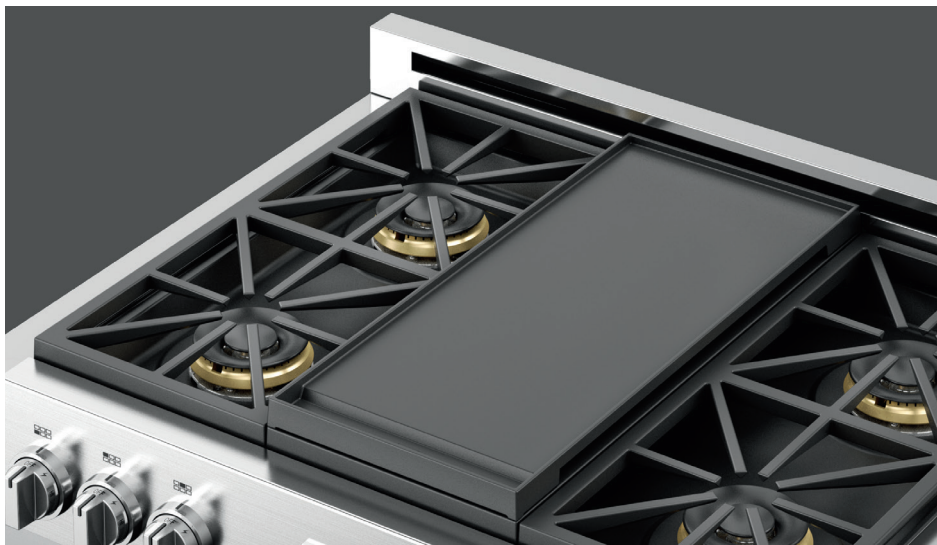

# 36" RANGE CAST-IRON GRIDDLE

CODE ID

36" RANGE HEAVY DUTY ENAMELLED CAST-IRON GRIDDLE

**FMGRID36**

---

## CAST-IRON GRIDDLE

Griddle for 36-inch Professional Gas Ranges and Range tops

Black cast iron

Enamelled