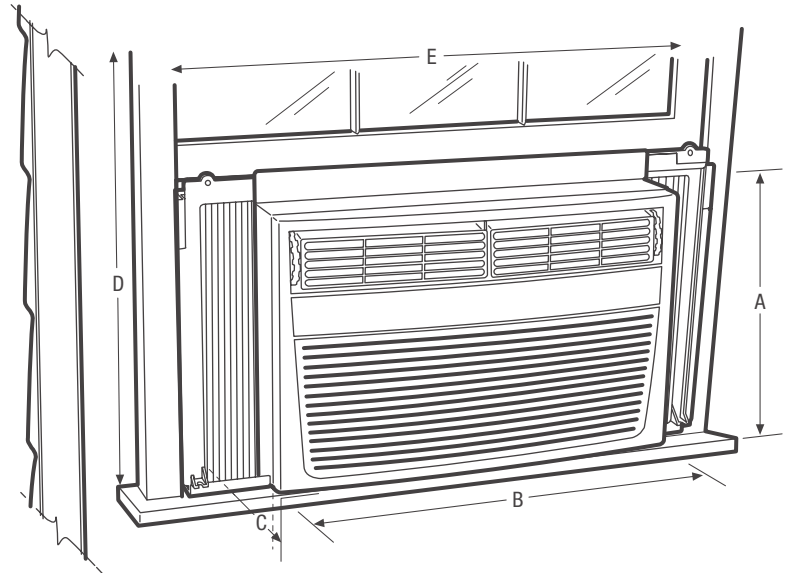

Performance	
BTU (Cool)	8,000
Dehumidification (Pints/Hour)	1.7
Cool Area (Up To Sq. Ft.)	350
Energy Efficiency Ratio	9.8
Electrical	
Volts	115
Amps (Cool)	7.4
Watts (Cool)	816
Length of Power Cord (Min./Max.)	6' / 6.5'
Plug Type (NEMA)	LCDI (5-15P)
Features	
Electronic Controls	Ready-Select® Controls
Fan Speeds (Cool / Fan)	3 / 3
Low Voltage Start-Up	Yes
Auto Cool Function	Yes
Energy Saver Mode	Yes
Sleep Mode	Yes
Filter Check	Yes
24-Hour On / Off Timer	Yes
Clean Air Ionizer	
Remote Control	Full-Function
Air CFM (High / Med / Low)	217 / 176 / 147
Air Direction Control	8-Way
Fresh Air / Exhaust Vent / Closed	No / No / Yes
Filter Type	Antibacterial Mesh
Filter Access	Tilt-Out
Slide-Out Chassis	
Window Mounting Kit (Included)	Pleated Quick Mount
Warranty¹	Yes
Certifications	
Performance	AHAM
Specifications	
Refrigerant	R410a
Shipping Weight (Approx.)	53 Lbs.

¹Warranty 5 year sealed system/1 year full parts and labor.

NOTE: For planning purposes only. Always consult local and national electric codes. Refer to Product Installation Guide for detailed installation instructions on the web at frigidaire.com.

Product Dimensions	
A - Height	13-7/16"
B - Width	18-1/2"
C - Depth	15-1/2"

Window Dimensions	
D - Height (Min.)	14"
E - Width (Min./Max.)	23" / 36"

Accessories information available on the web at frigidaire.com

FRIGIDAIRE

USA • 10200 David Taylor Drive • Charlotte, NC 28262 • 1-800-FRIGIDAIRE • frigidaire.com
CANADA • 5855 Terry Fox Way • Mississauga, ON L5V 3E4 • 1-800-265-8352 • frigidaire.ca

FFRA0822Q1 01/14

© 2014 Electrolux Home Products, Inc.

Specifications subject to change.