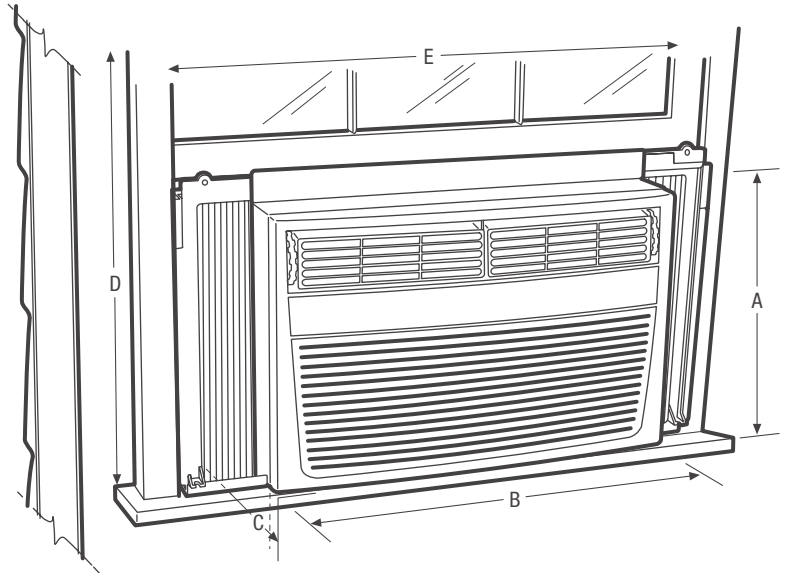

Performance	
BTU (Cool)	12,000
Dehumidification (Pints/Hour)	3.8
Cool Area (Sq. Ft.)	640
Energy Efficiency Ratio	9.8
Electrical	
Volts	115
Amps (Cool)	11.0
Watts (Cool)	1,220
Length of Power Cord (Min./Max.)	6' / 6.5'
Plug Type (NEMA)	LC1D1 (5-15P)
Features	
Electronic Controls	Ready-Select® Controls
Fan Speeds (Cool / Fan)	3 / 3
Low Voltage Start-Up	Yes
Auto Cool Function	
Energy Save	
Sleep Mode	
Filter Check	
24-Hour On / Off Timer	Yes
Clean Air Ionizer	
Remote Control	
Air CFM (High / Med / Low)	264 / 242 / 202
Air Direction Control	8-Way
Fresh Air / Exhaust Vent / Closed	Yes / Yes / Yes
Filter Type	Antibacterial Mesh
Filter Access	Tilt-Out
Slide-Out Chassis	
Window Mounting Kit (Included)	Pleated Quick Mount
Warranty¹	Yes
Certifications	
Performance	AHAM
Specifications	
Refrigerant	R410a
Shipping Weight (Approx.)	74 Lbs.

¹Warranty 5 year sealed system/1 year full parts and labor.

NOTE: For planning purposes only. Always consult local and national electric codes. Refer to Product Installation Guide for detailed installation instructions on the web at frigidaire.com.

Product Dimensions	
A - Height	14-1/2"
B - Width	19"
C - Depth	21-5/8"

Window Dimensions	
D - Height (Min.)	15-1/2"
E - Width (Min./Max.)	23" / 36"

Accessories information available on the web at frigidaire.com

FRIGIDAIRE

USA • 10200 David Taylor Drive • Charlotte, NC 28262 • 1-800-FRIGIDAIRE • frigidaire.com
CANADA • 5855 Terry Fox Way • Mississauga, ON L5V 3E4 • 1-800-265-8352 • frigidaire.ca