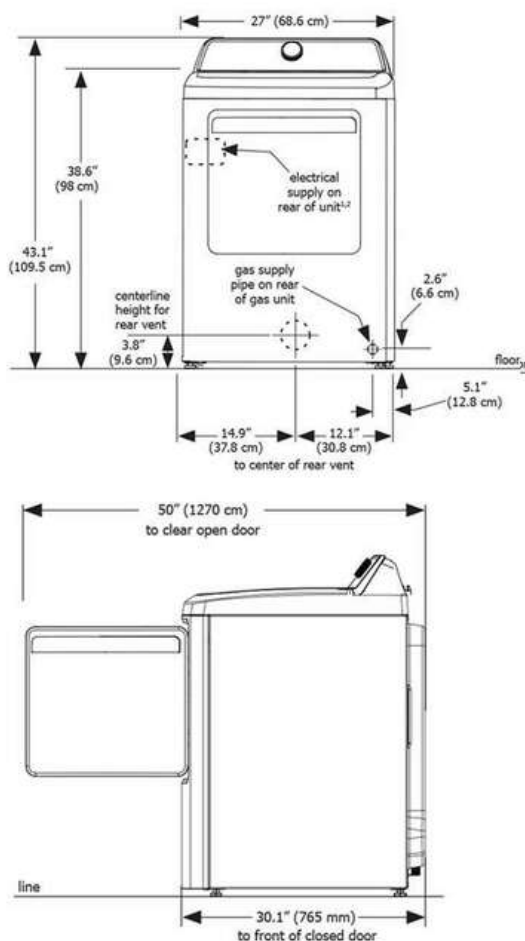

Washer Dimensions

¹Drain hose length on washer approximately 66.93 inches (170 cm).

²Power supply cord length approximately 72.8 inches (185 cm).

7 Cu. Ft. Gas Dryer

Dryer

Available Products: FLVG7523BW

Available Colors: White

Controls

Child Lock	Yes
------------	-----

Dimensions and Volume

Height	43 1/10"
Width	27"
Depth	30 1/10"
Depth With Door 90° Open	50"
Dryer Drum Capacity	7 Cu. Ft.

Energy Data

kWh/cycle	2.51 kWh
kWh/year	710 kWh

DO NOT install your dryer in a closet with a solid door.

- 4 Closet door ventilation required: A minimum of 120 square inches (774.2 cm²) of opening, equally divided at the top and bottom of the door, is required. Openings should be located 3 inches (7.6 cm) from bottom and top of door. Openings are required to be unobstructed when a door is installed. A louvered door with equivalent air openings for the full length of the door is acceptable.

Dryer Dimensions

MINIMUM INSTALLATION CLEARANCES - Inches (cm)				
	SIDES	REAR	TOP	FRONT
Alcove	1" (2.5 cm)	6" (15.2 cm)	24" (61 cm)	n/a
Closet	1" (2.5 cm)	6" (15.2 cm)	24" (61 cm)	2" (5.1 cm)