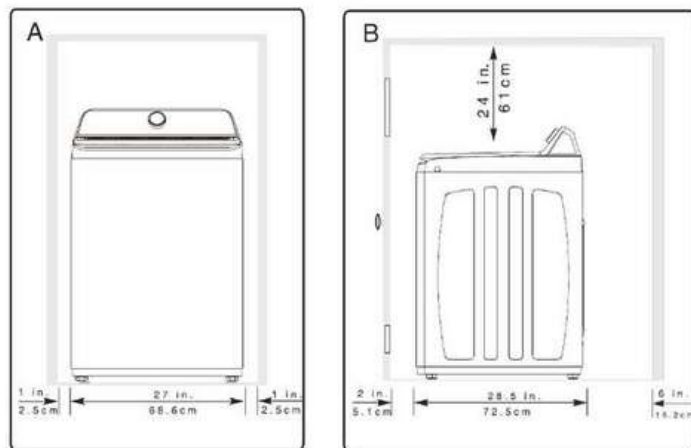

4.4 Cu. Ft. Top Load Washer

Top Load Washer

Available Products: FLVW7523BW

Available Colors: White

Version: 01/25

Product Specifications

Washer		Washer Cycles	
Agitator	Yes	Cycle Count	10
Drum Material	Stainless Steel	Active Wear	Yes
Maximum Spin Speed	710 RPM	Bulky	Yes
Water Level Adjustment	Yes	Delicates	Yes
Washer Options		Fast Wash	Yes
Chime	Yes	Heavy	Yes
Delay	Yes	Normal	Yes
Extra Rinse	Yes	Rinse and Spin	Yes
Fabric Softener	Yes	Whites	Yes
Favorite	Yes	Soil Levels	
Max Fill	Yes	Soil Level Selections	Yes
Soak	Yes	Light	Yes
Temperature Settings		Normal	Yes
Auto Temperature Control	Yes	Heavy	Yes
Cold	Yes	Extra Heavy	Yes
Tap Cold	Yes	Controls	
Warm	Yes	Child Lock	Yes
Hot	Yes	Control Lock	Yes
Dispenser		Cycle Status Lights	Yes
Bleach Dispenser	Yes	Delay Start	Yes
Detergent Dispenser	Yes	Delay Start Time	12 Hours
Dispenser Drawer	Yes	Estimated Time Remaining	Yes
Fabric Softener Dispenser	Yes	Power On/Off	Yes
Dimensions and Volume		Electrical Specifications	
Height	42"	Minimum Circuit Required	15 Amps
Height With Lid 90° Open	57 2/5"	Voltage Rating	120 V
Width	27"	General Specifications	
Depth	28 1/2"	Chime On / Chime Off	Yes
Washer Drum Capacity	4.4 Cu. Ft.	Leveling Legs	Yes
Energy Data		Prop 65 Label	Yes
Integrated Water Factor	6.50	Warranty - Labor	1 Year
kWh/cycle	0.52 kWh	Warranty - Parts	1 Year
kWh/year	154 kWh	Safety Certifications and Approvals	
Modified Energy	1.57	UL Listed	Yes
Water Usage/Year	6180 Gallons		
Performance Certifications and Approvals			
High Efficiency	Yes		

Washer Dimensions

¹Drain hose length on washer approximately 66.93 inches (170 cm).

²Power supply cord length approximately 72.8 inches (185 cm).

7 Cu. Ft. Gas Dryer

Dryer

Available Products: FLVG7523BW

Available Colors: White

Controls

Child Lock	Yes
------------	-----

Dimensions and Volume

Height	43 1/10"
Width	27"
Depth	30 1/10"
Depth With Door 90° Open	50"
Dryer Drum Capacity	7 Cu. Ft.

Energy Data

kWh/cycle	2.51 kWh
kWh/year	710 kWh