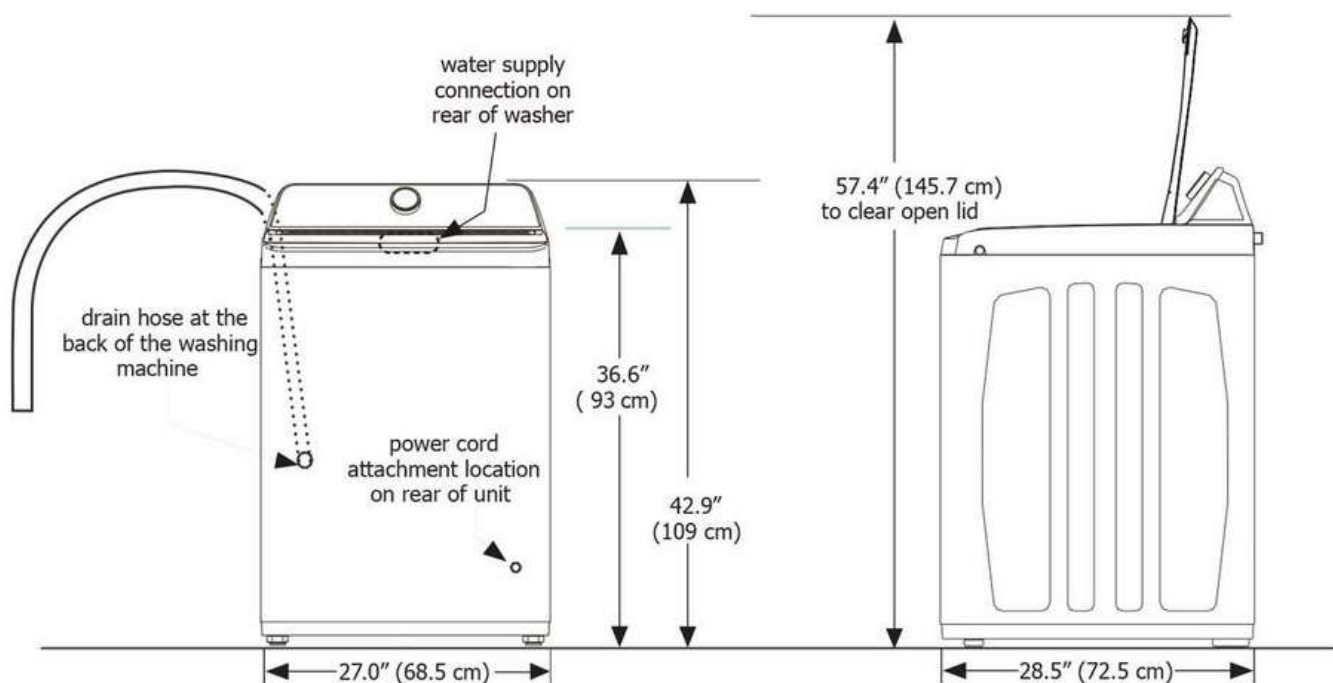

4.4 Cu. Ft. Top Load Washer

Top Load Washer

Available Products: FLVW7523BW

Available Colors: White

Version: 01/25

Product Specifications

Washer		Washer Cycles	
Agitator	Yes	Cycle Count	10
Drum Material	Stainless Steel	Active Wear	Yes
Maximum Spin Speed	710 RPM	Bulky	Yes
Water Level Adjustment	Yes	Delicates	Yes
Washer Options		Fast Wash	Yes
Chime	Yes	Heavy	Yes
Delay	Yes	Normal	Yes
Extra Rinse	Yes	Rinse and Spin	Yes
Fabric Softener	Yes	Whites	Yes
Favorite	Yes	Soil Levels	
Max Fill	Yes	Soil Level Selections	Yes
Soak	Yes	Light	Yes
Temperature Settings		Normal	Yes
Auto Temperature Control	Yes	Heavy	Yes
Cold	Yes	Extra Heavy	Yes
Tap Cold	Yes	Controls	
Warm	Yes	Child Lock	Yes
Hot	Yes	Control Lock	Yes
Dispenser		Cycle Status Lights	Yes
Bleach Dispenser	Yes	Delay Start	Yes
Detergent Dispenser	Yes	Delay Start Time	12 Hours
Dispenser Drawer	Yes	Estimated Time Remaining	Yes
Fabric Softener Dispenser	Yes	Power On/Off	Yes
Dimensions and Volume		Electrical Specifications	
Height	42"	Minimum Circuit Required	15 Amps
Height With Lid 90° Open	57 2/5"	Voltage Rating	120 V
Width	27"	General Specifications	
Depth	28 1/2"	Chime On / Chime Off	Yes
Washer Drum Capacity	4.4 Cu. Ft.	Leveling Legs	Yes
Energy Data		Prop 65 Label	Yes
Integrated Water Factor	6.50	Warranty - Labor	1 Year
kWh/cycle	0.52 kWh	Warranty - Parts	1 Year
kWh/year	154 kWh	Safety Certifications and Approvals	
Modified Energy	1.57	UL Listed	Yes
Water Usage/Year	6180 Gallons		
Performance Certifications and Approvals			
High Efficiency	Yes		

Washer Dimensions

¹Drain hose length on washer approximately 66.93 inches (170 cm).

²Power supply cord length approximately 72.8 inches (185 cm).

7 Cu. Ft. Gas Dryer

Dryer

Available Products: FLVG7523BW

Available Colors: White

Controls

Child Lock	Yes
------------	-----

Dimensions and Volume

Height	43 1/10"
Width	27"
Depth	30 1/10"
Depth With Door 90° Open	50"
Dryer Drum Capacity	7 Cu. Ft.

Energy Data

kWh/cycle	2.51 kWh
kWh/year	710 kWh