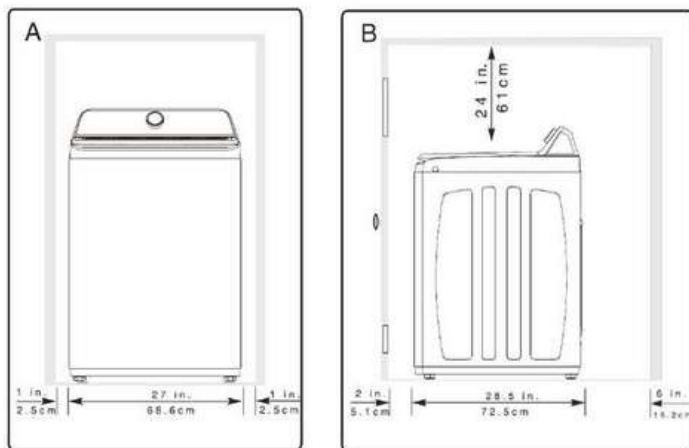

4.4 Cu. Ft. Top Load Washer

Top Load Washer

Available Products: FLVW7523BW

Available Colors: White

Version: 01/25

Product Specifications

Washer		Washer Cycles	
Agitator	Yes	Cycle Count	10
Drum Material	Stainless Steel	Active Wear	Yes
Maximum Spin Speed	710 RPM	Bulky	Yes
Water Level Adjustment	Yes	Delicates	Yes
Washer Options		Fast Wash	Yes
Chime	Yes	Heavy	Yes
Delay	Yes	Normal	Yes
Extra Rinse	Yes	Rinse and Spin	Yes
Fabric Softener	Yes	Whites	Yes
Favorite	Yes	Soil Levels	
Max Fill	Yes	Soil Level Selections	Yes
Soak	Yes	Light	Yes
Temperature Settings		Normal	Yes
Auto Temperature Control	Yes	Heavy	Yes
Cold	Yes	Extra Heavy	Yes
Tap Cold	Yes	Controls	
Warm	Yes	Child Lock	Yes
Hot	Yes	Control Lock	Yes
Dispenser		Cycle Status Lights	Yes
Bleach Dispenser	Yes	Delay Start	Yes
Detergent Dispenser	Yes	Delay Start Time	12 Hours
Dispenser Drawer	Yes	Estimated Time Remaining	Yes
Fabric Softener Dispenser	Yes	Power On/Off	Yes
Dimensions and Volume		Electrical Specifications	
Height	42"	Minimum Circuit Required	15 Amps
Height With Lid 90° Open	57 2/5"	Voltage Rating	120 V
Width	27"	General Specifications	
Depth	28 1/2"	Chime On / Chime Off	Yes
Washer Drum Capacity	4.4 Cu. Ft.	Leveling Legs	Yes
Energy Data		Prop 65 Label	Yes
Integrated Water Factor	6.50	Warranty - Labor	1 Year
kWh/cycle	0.52 kWh	Warranty - Parts	1 Year
kWh/year	154 kWh	Safety Certifications and Approvals	
Modified Energy	1.57	UL Listed	Yes
Water Usage/Year	6180 Gallons		
Performance Certifications and Approvals			
High Efficiency	Yes		

Washer Dimensions

¹Drain hose length on washer approximately 66.93 inches (170 cm).

²Power supply cord length approximately 72.8 inches (185 cm).

7 Cu. Ft. Electric Dryer

Dryer

Available Products: FLVE7523BW

Controls

Child Lock	Yes
------------	-----

Dimensions and Volume

Height	43 1/10"
Width	27"
Depth	30 1/10"
Depth With Door 90° Open	50"
Dryer Drum Capacity	7 Cu. Ft.

Energy Data

kWh/cycle	2.27 kWh
kWh/year	641 kWh