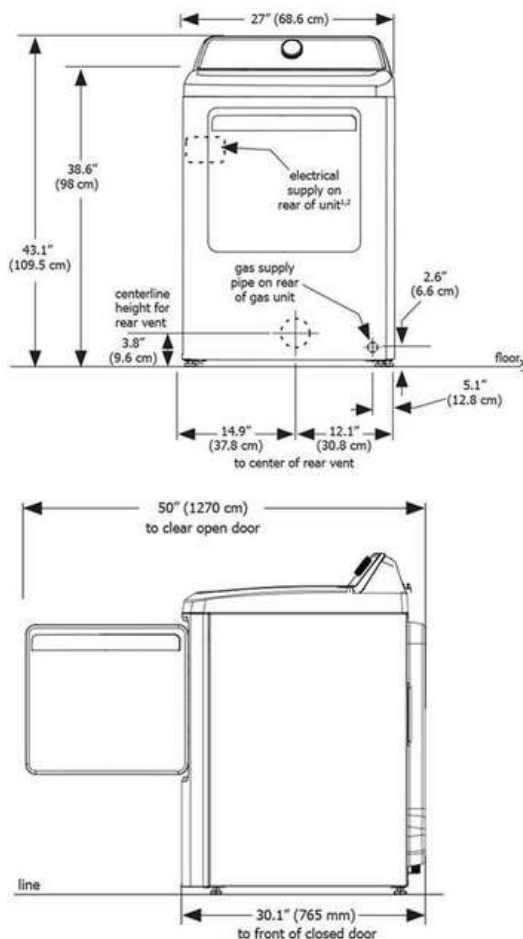

Controls

Child Lock	Yes
------------	-----

Dimensions and Volume

Height	43 1/10"
Width	27"
Depth	30 1/10"
Depth With Door 90° Open	50"
Dryer Drum Capacity	7 Cu. Ft.

Energy Data

kWh/cycle	2.27 kWh
kWh/year	641 kWh

General Specifications

Chime On / Chime Off	Yes
Leveling Legs	Yes
Prop 65 Label	Yes
Warranty - Labor	1 Year
Warranty - Parts	1 Year

Installation Diagram

Installation in a Recess or Closet

- 1 A dryer installed in a bedroom, bathroom, recess or closet, MUST be exhausted outdoors.
- 2 No other fuel burning appliance shall be installed in the same closet as the gas dryer.
- 3 Your dryer needs the space around it for proper ventilation.

DO NOT install your dryer in a closet with a solid door.

- 4 Closet door ventilation required: A minimum of 120 square inches (774.2 cm²) of opening, equally divided at the top and bottom of the door, is required. Openings should be located 3 inches (7.6 cm) from bottom and top of door. Openings are required to be unobstructed when a door is installed. A louvered door with equivalent air openings for the full length of the door is acceptable.

Dryer Dimensions

MINIMUM INSTALLATION CLEARANCES - Inches (cm)				
	SIDES	REAR	TOP	FRONT
Alcove	1" (2.5 cm)	6" (15.2 cm)	24" (61 cm)	n/a
Closet	1" (2.5 cm)	6" (15.2 cm)	24" (61 cm)	2" (5.1 cm)