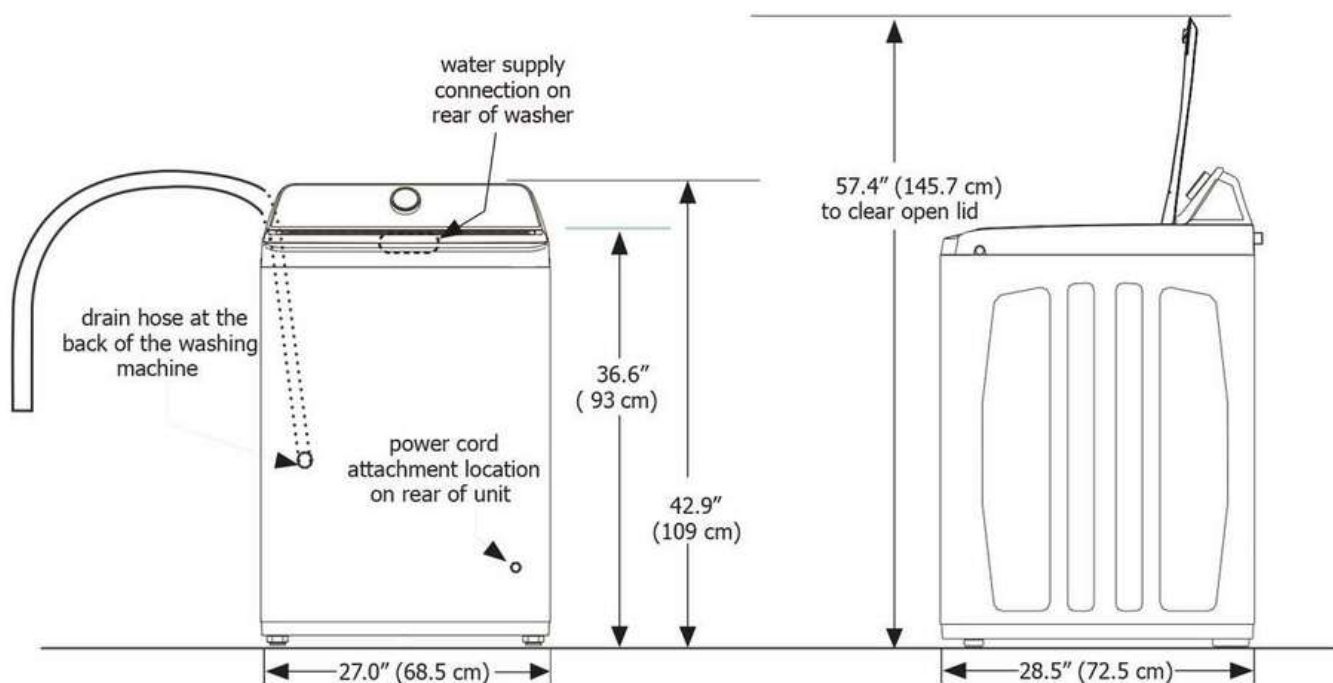

4.4 Cu. Ft. Top Load Washer

Top Load Washer

Available Products: FLVW7523BW

Available Colors: White

Version: 01/25

Product Specifications

Washer		Washer Cycles	
Agitator	Yes	Cycle Count	10
Drum Material	Stainless Steel	Active Wear	Yes
Maximum Spin Speed	710 RPM	Bulky	Yes
Water Level Adjustment	Yes	Delicates	Yes
Washer Options		Fast Wash	Yes
Chime	Yes	Heavy	Yes
Delay	Yes	Normal	Yes
Extra Rinse	Yes	Rinse and Spin	Yes
Fabric Softener	Yes	Whites	Yes
Favorite	Yes	Soil Levels	
Max Fill	Yes	Soil Level Selections	Yes
Soak	Yes	Light	Yes
Temperature Settings		Normal	Yes
Auto Temperature Control	Yes	Heavy	Yes
Cold	Yes	Extra Heavy	Yes
Tap Cold	Yes	Controls	
Warm	Yes	Child Lock	Yes
Hot	Yes	Control Lock	Yes
Dispenser		Cycle Status Lights	Yes
Bleach Dispenser	Yes	Delay Start	Yes
Detergent Dispenser	Yes	Delay Start Time	12 Hours
Dispenser Drawer	Yes	Estimated Time Remaining	Yes
Fabric Softener Dispenser	Yes	Power On/Off	Yes
Dimensions and Volume		Electrical Specifications	
Height	42"	Minimum Circuit Required	15 Amps
Height With Lid 90° Open	57 2/5"	Voltage Rating	120 V
Width	27"	General Specifications	
Depth	28 1/2"	Chime On / Chime Off	Yes
Washer Drum Capacity	4.4 Cu. Ft.	Leveling Legs	Yes
Energy Data		Prop 65 Label	Yes
Integrated Water Factor	6.50	Warranty - Labor	1 Year
kWh/cycle	0.52 kWh	Warranty - Parts	1 Year
kWh/year	154 kWh	Safety Certifications and Approvals	
Modified Energy	1.57	UL Listed	Yes
Water Usage/Year	6180 Gallons		
Performance Certifications and Approvals			
High Efficiency	Yes		

Washer Dimensions

¹Drain hose length on washer approximately 66.93 inches (170 cm).

²Power supply cord length approximately 72.8 inches (185 cm).

7 Cu. Ft. Electric Dryer

Dryer

Available Products: FLVE7523BW

Controls

Child Lock	Yes
------------	-----

Dimensions and Volume

Height	43 1/10"
Width	27"
Depth	30 1/10"
Depth With Door 90° Open	50"
Dryer Drum Capacity	7 Cu. Ft.

Energy Data

kWh/cycle	2.27 kWh
kWh/year	641 kWh