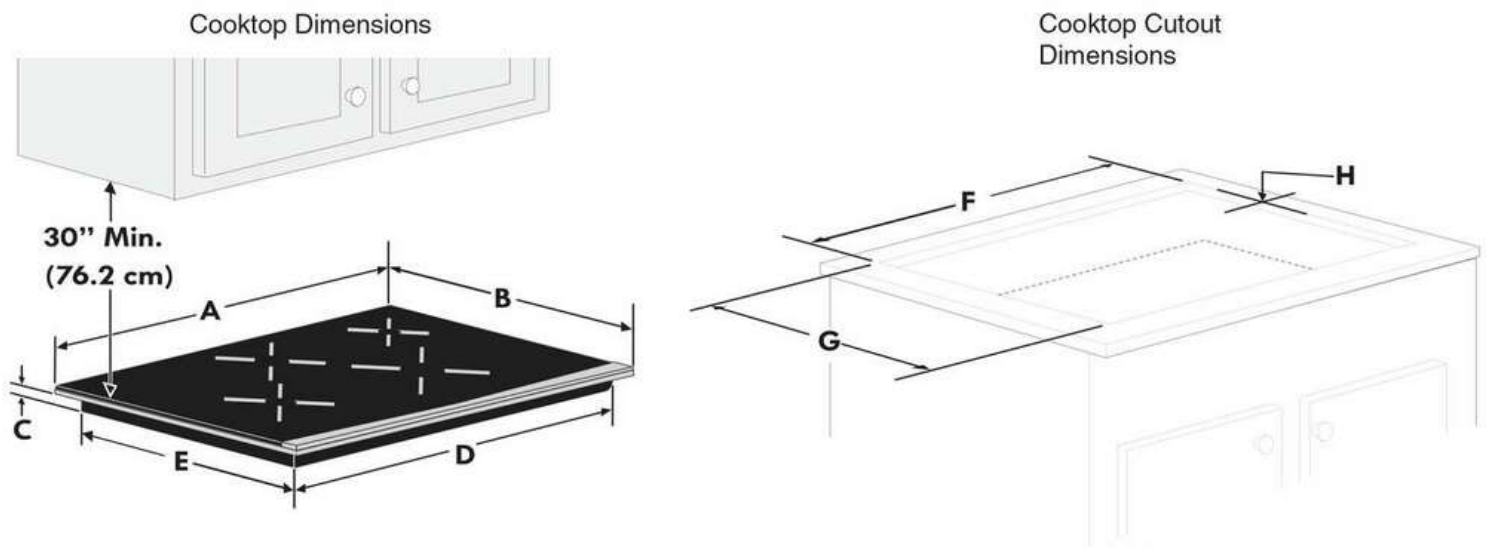

Display

Control Location	Front
Display Type	Mechanical

Dimensions and Volume

Height	2 7/8"
Width	36 3/4"
Depth	21 3/8"
Cutout Height	3 5/8"
Minimum Cutout Width	33 7/8"
Minimum Cutout Depth	19 1/8"
Maximum Cutout Width	36 1/8"
Maximum Cutout Depth	20 1/2"

Installation

Installed Over a Wall Oven	Yes
----------------------------	-----

Certifications and Approvals

ADA Compliant	Yes
---------------	-----

Installation Diagram

COOKTOP DIMENSIONS					CUTOUT DIMENSIONS				
A. WIDTH	B. DEPTH	C. HEIGHT	D. WIDTH	E. DEPTH	F. WIDTH		G. DEPTH		H. HEIGHT
					Min.	Max.	Min.	Max.	
36 ³ / ₄ (93.4)	21 ³ / ₈ (54.4)	2 ⁷ / ₈ (7.3)	33 ⁵ / ₈ (85.4)	18 ⁷ / ₈ (47.9)	33 ⁷ / ₈ (86.0)	36 ¹ / ₈ (91.8)	19 ¹ / ₈ (48.6)	20 ¹ / ₂ (52.1)	3 ⁵ / ₈ (9.2)