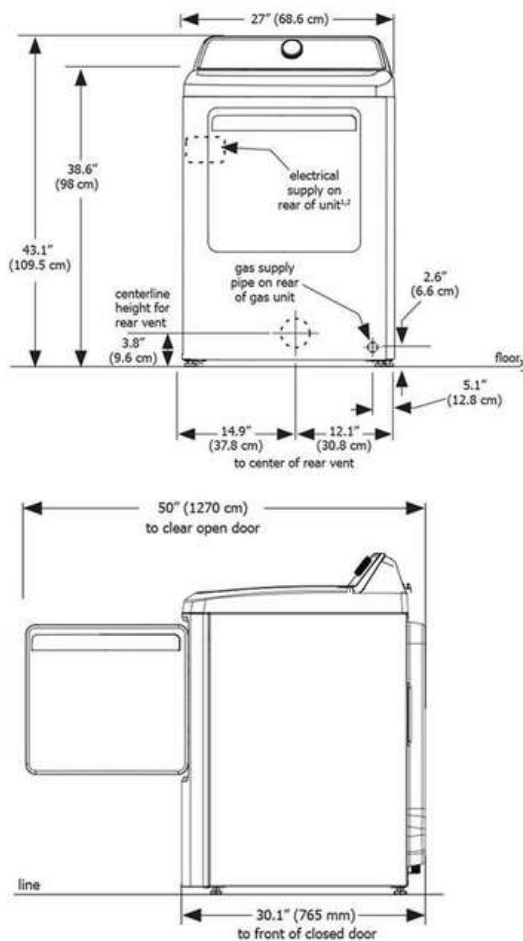

Controls

Child Lock	Yes
------------	-----

Dimensions and Volume

Height	43 1/10"
Width	27"
Depth	30 1/10"
Depth With Door 90° Open	50"
Dryer Drum Capacity	7 Cu. Ft.

Energy Data

kWh/cycle	2.51 kWh
kWh/year	710 kWh

Safety Certifications and Approvals

CSA Listed	Yes
------------	-----

Installation Diagram

Installation in a Recess or Closet

- 1 A dryer installed in a bedroom, bathroom, recess or closet, MUST be exhausted outdoors.
- 2 No other fuel burning appliance shall be installed in the same closet as the gas dryer.
- 3 Your dryer needs the space around it for proper ventilation.

DO NOT install your dryer in a closet with a solid door.

- 4 Closet door ventilation required: A minimum of 120 square inches (774.2 cm²) of opening, equally divided at the top and bottom of the door, is required. Openings should be located 3 inches (7.6 cm) from bottom and top of door. Openings are required to be unobstructed when a door is installed. A louvered door with equivalent air openings for the full length of the door is acceptable.

Dryer Dimensions

MINIMUM INSTALLATION CLEARANCES - Inches (cm)				
	SIDES	REAR	TOP	FRONT
Alcove	1" (2.5 cm)	6" (15.2 cm)	24" (61 cm)	n/a
Closet	1" (2.5 cm)	6" (15.2 cm)	24" (61 cm)	2" (5.1 cm)