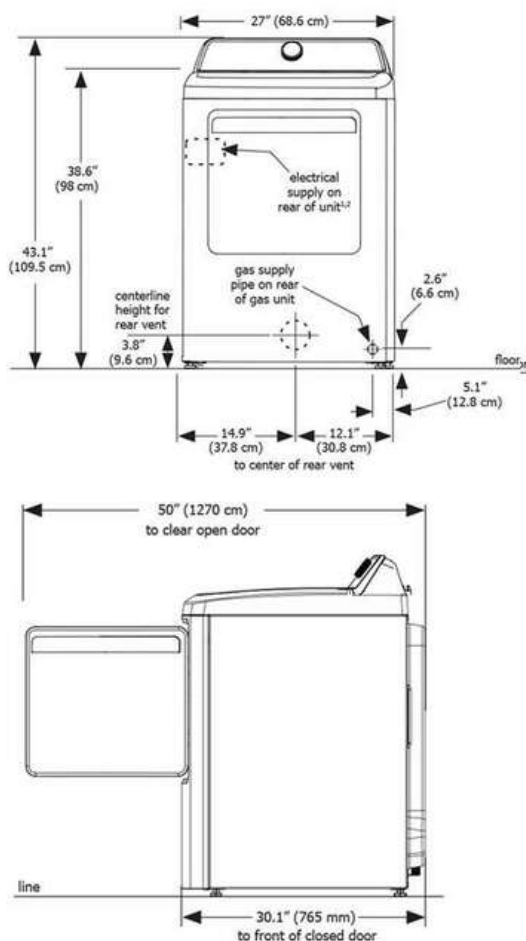

### Dimensions and Volume

Height	43 1/10"
Width	27"
Depth	30 1/10"
Depth With Door 90° Open	50"
Dryer Drum Capacity	7 Cu. Ft.

## Installation Diagram

### Dryer Dimensions

MINIMUM INSTALLATION CLEARANCES - Inches (cm)				
	SIDES	REAR	TOP	FRONT
Alcove	1" (2.5 cm)	6" (15.2 cm)	24" (61 cm)	n/a
Closet	1" (2.5 cm)	6" (15.2 cm)	24" (61 cm)	2" (5.1 cm)