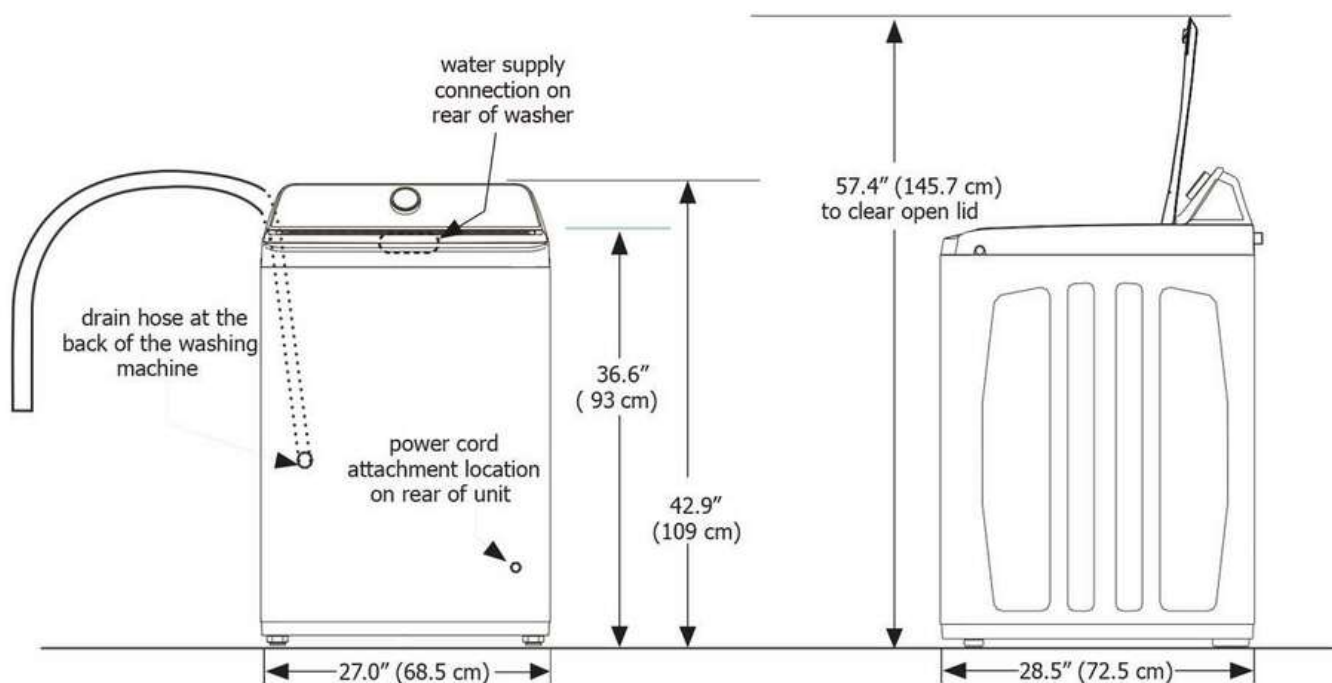

4.4 Cu. Ft. Top Load Washer

Top Load Washer

Available Products: FLVW7523BW

Available Colors: White

Version: 01/25

Product Specifications

Washer		Washer Cycles	
Agitator	Yes	Cycle Count	10
Drum Material	Stainless Steel	Active Wear	Yes
Maximum Spin Speed	710 RPM	Bulky	Yes
Water Level Adjustment	Yes	Delicates	Yes
Washer Options		Fast Wash	Yes
Chime	Yes	Heavy	Yes
Delay	Yes	Normal	Yes
Extra Rinse	Yes	Rinse and Spin	Yes
Fabric Softener	Yes	Whites	Yes
Favorite	Yes	Soil Levels	
Max Fill	Yes	Soil Level Selections	Yes
Soak	Yes	Light	Yes
Temperature Settings		Normal	Yes
Auto Temperature Control	Yes	Heavy	Yes
Cold	Yes	Extra Heavy	Yes
Tap Cold	Yes	Controls	
Warm	Yes	Child Lock	Yes
Hot	Yes	Control Lock	Yes
Dispenser		Cycle Status Lights	Yes
Bleach Dispenser	Yes	Delay Start	Yes
Detergent Dispenser	Yes	Delay Start Time	12 Hours
Dispenser Drawer	Yes	Estimated Time Remaining	Yes
Fabric Softener Dispenser	Yes	Power On/Off	Yes
Dimensions and Volume		Electrical Specifications	
Height	42"	Minimum Circuit Required	15 Amps
Height With Lid 90° Open	57 2/5"	Voltage Rating	120 V
Width	27"	General Specifications	
Depth	28 1/2"	Chime On / Chime Off	Yes
Washer Drum Capacity	4.4 Cu. Ft.	Leveling Legs	Yes
Energy Data		Prop 65 Label	Yes
Integrated Water Factor	6.50	Warranty - Labor	1 Year
kWh/cycle	0.52 kWh	Warranty - Parts	1 Year
kWh/year	154 kWh	Safety Certifications and Approvals	
Modified Energy	1.57	UL Listed	Yes
Water Usage/Year	6180 Gallons		
Performance Certifications and Approvals			
High Efficiency	Yes		

Installation Diagram

Clearance requirements

MINIMUM INSTALLATION CLEARANCES - Inches (cm)				
	SIDES	REAR	TOP	FRONT
Alcove	1" (2.5 cm)	6" (15.2 cm)	24" (61 cm)	n/a
Closet	1" (2.5 cm)	6" (15.2 cm)	24" (61 cm)	2" (5.1 cm)

Washer Dimensions

¹Drain hose length on washer approximately 66.93 inches (170 cm).

²Power supply cord length approximately 72.8 inches (185 cm).