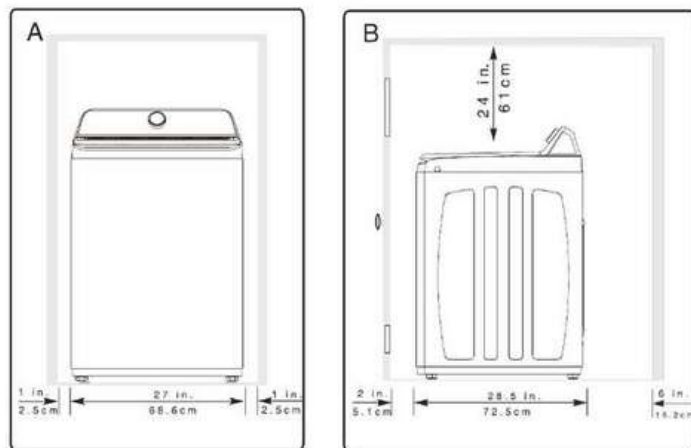

4.4 Cu. Ft. Top Load Washer

Top Load Washer

Available Products: FLVW7523BW

Available Colors: White

Version: 01/25

Product Specifications

Washer		Washer Cycles	
Agitator	Yes	Cycle Count	10
Drum Material	Stainless Steel	Active Wear	Yes
Maximum Spin Speed	710 RPM	Bulky	Yes
Water Level Adjustment	Yes	Delicates	Yes
Washer Options		Fast Wash	Yes
Chime	Yes	Heavy	Yes
Delay	Yes	Normal	Yes
Extra Rinse	Yes	Rinse and Spin	Yes
Fabric Softener	Yes	Whites	Yes
Favorite	Yes	Soil Levels	
Max Fill	Yes	Soil Level Selections	Yes
Soak	Yes	Light	Yes
Temperature Settings		Normal	Yes
Auto Temperature Control	Yes	Heavy	Yes
Cold	Yes	Extra Heavy	Yes
Tap Cold	Yes	Controls	
Warm	Yes	Child Lock	Yes
Hot	Yes	Control Lock	Yes
Dispenser		Cycle Status Lights	Yes
Bleach Dispenser	Yes	Delay Start	Yes
Detergent Dispenser	Yes	Delay Start Time	12 Hours
Dispenser Drawer	Yes	Estimated Time Remaining	Yes
Fabric Softener Dispenser	Yes	Power On/Off	Yes
Dimensions and Volume		Electrical Specifications	
Height	42"	Minimum Circuit Required	15 Amps
Height With Lid 90° Open	57 2/5"	Voltage Rating	120 V
Width	27"	General Specifications	
Depth	28 1/2"	Chime On / Chime Off	Yes
Washer Drum Capacity	4.4 Cu. Ft.	Leveling Legs	Yes
Energy Data		Prop 65 Label	Yes
Integrated Water Factor	6.50	Warranty - Labor	1 Year
kWh/cycle	0.52 kWh	Warranty - Parts	1 Year
kWh/year	154 kWh	Safety Certifications and Approvals	
Modified Energy	1.57	UL Listed	Yes
Water Usage/Year	6180 Gallons		
Performance Certifications and Approvals			
High Efficiency	Yes		

Installation Diagram

Clearance requirements

MINIMUM INSTALLATION CLEARANCES - Inches (cm)				
	SIDES	REAR	TOP	FRONT
Alcove	1" (2.5 cm)	6" (15.2 cm)	24" (61 cm)	n/a
Closet	1" (2.5 cm)	6" (15.2 cm)	24" (61 cm)	2" (5.1 cm)

Washer Dimensions

¹Drain hose length on washer approximately 66.93 inches (170 cm).

²Power supply cord length approximately 72.8 inches (185 cm).