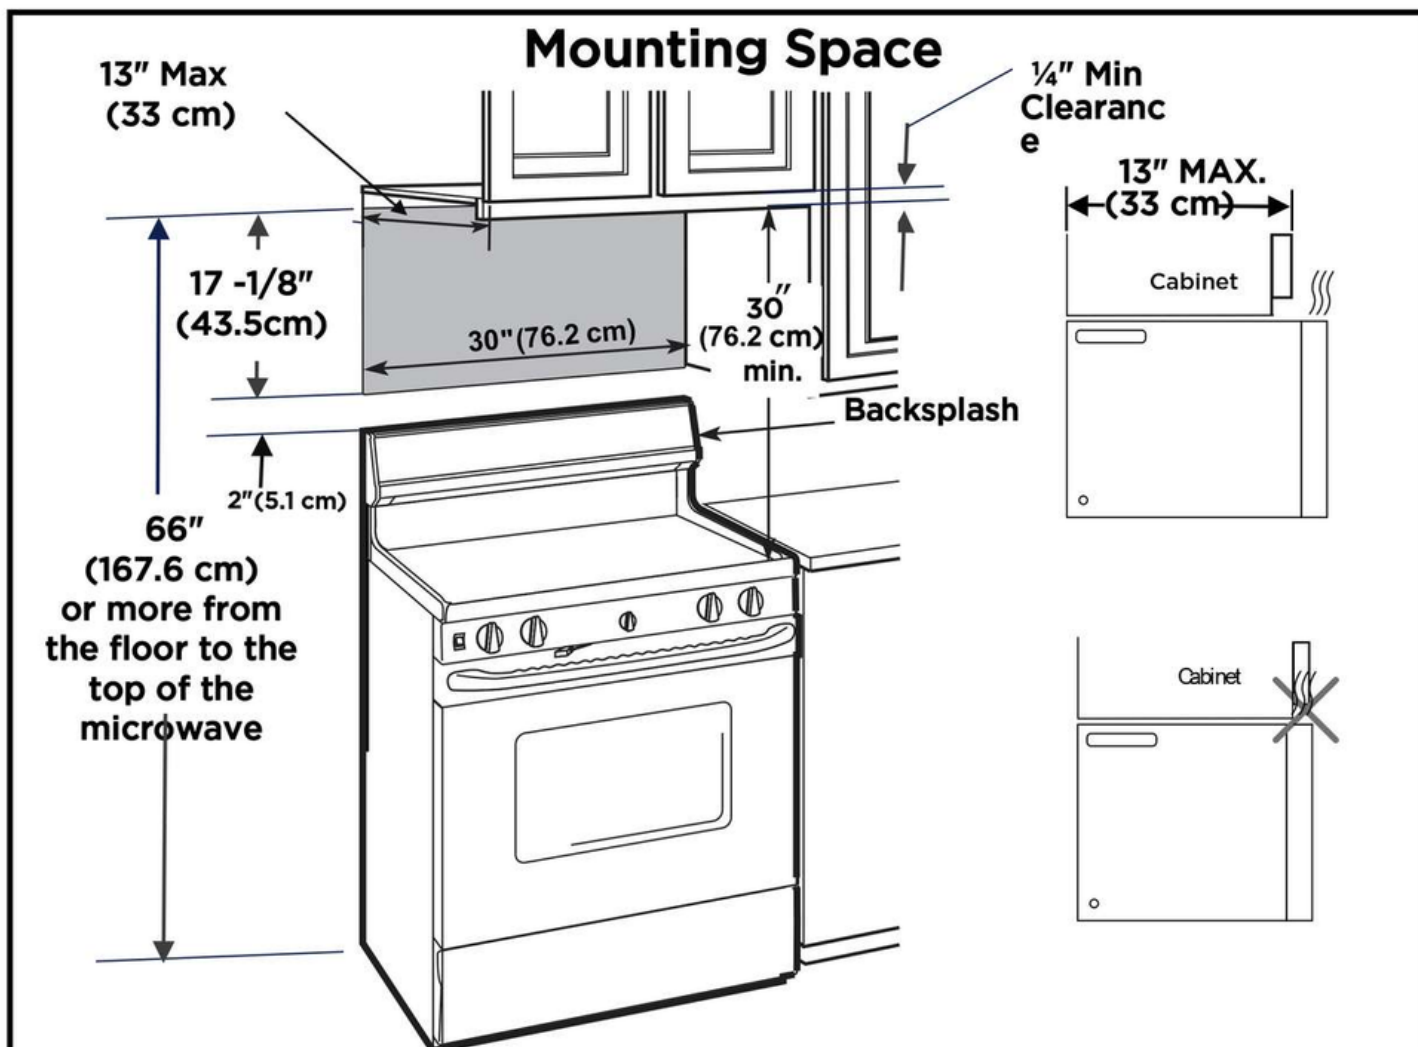

Dimensions and Volume

Height	17 1/8"
Width	30"
Depth	16 5/16"
Depth With Door 90° Open	44 15/16"
Microwave Interior Height	10 3/4"
Microwave Interior Width	21 5/16"
Microwave Interior Depth	14 3/4"
Microwave Capacity	1.9 Cu. Ft.

UL Listed	Yes
-----------	-----

Installation Diagram

- The space between the cabinets must be 30" (76.2 cm) wide and free of obstructions.
- If you are going to vent your microwave oven to the outside, see Hood Exhaust Section for exhaust duct preparation
- When installing the microwave oven beneath smooth, flat cabinets, be careful to follow the instructions on the top cabinet template for power cord clearance.
- As a guide to installation, see page 25 for Mounting Template Information.
- If the cabinet depth, including the cabinet doors, is more than 13", then the unit must be spaced out from wall using adequate materials supporting 150 lbs to allow proper top vent air exhaust/intake.