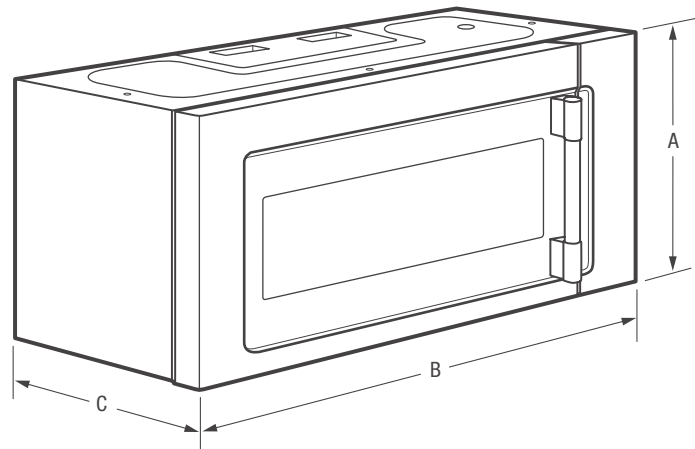

¹For use on adequately wired 120V, dedicated circuit having 2-wire service with a separate ground wire. Appliance must be grounded for safe operation.

NOTE: For planning purposes only. Always consult local and national electric codes. Refer to Product Installation Guide for detailed installation instructions on the web at frigidaire.com.

Product Dimensions		Cutout Dimensions	
A - Height	17-9/16"	Height (Min. from floor to top of unit)	66"
B - Width	29-7/8"	Width (Min.)	30"
C - Depth	16-1/16"	Depth (Min.)	12"
		Depth (Max.)	17"

Accessories information available on the web at frigidaire.com