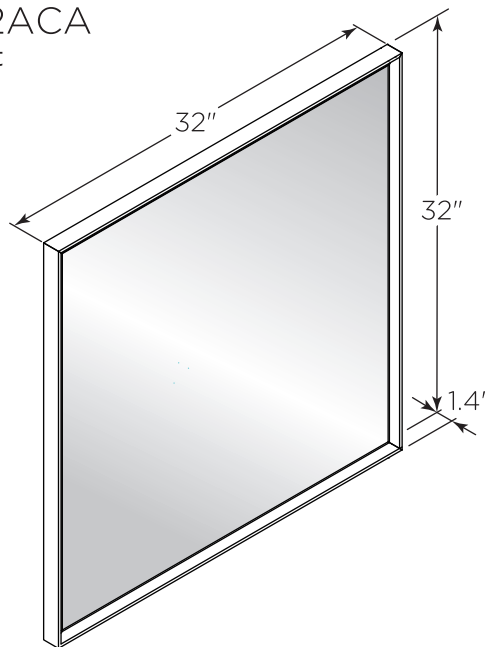

# FVN3136ACA FORMOSA INSTALLATION GUIDE

FVN3136ACA  
Vanity Front

FMR3132ACA  
Mirror Front

FCT2036WH-CMB  
Mirror Front

FCB3136ACA  
Cabinet Front

FCB3136ACA  
Cabinet Back

**NOTE:** All dimensions & specifications are approximate and subject to change without notice.