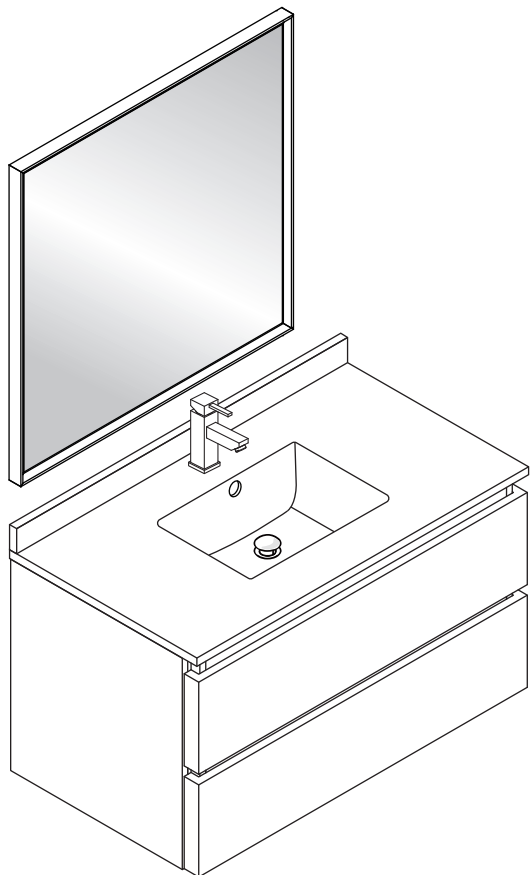

# FVN3136ACA FORMOSA INSTALLATION GUIDE

FVN3136ACA  
Vanity Front

FMR3132ACA  
Mirror Front

FCT2036WH-CMB  
Mirror Front

FCB3136ACA  
Cabinet Front

FCB3136ACA  
Cabinet Back

**NOTE:** All dimensions & specifications are approximate and subject to change without notice.