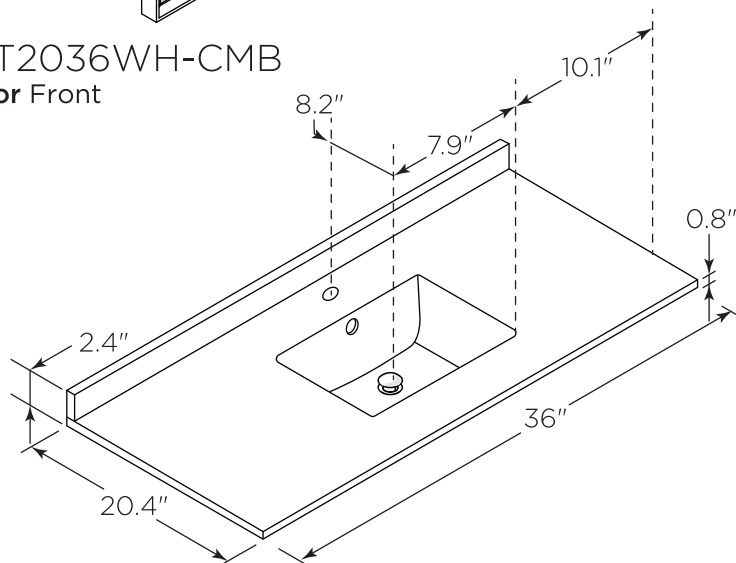

# FVN3136ACA FORMOSA INSTALLATION GUIDE

FVN3136ACA  
Vanity Front

FMR3132ACA  
Mirror Front

FCT2036WH-CMB  
Mirror Front

FCB3136ACA  
Cabinet Front

FCB3136ACA  
Cabinet Back

**NOTE:** All dimensions & specifications are approximate and subject to change without notice.