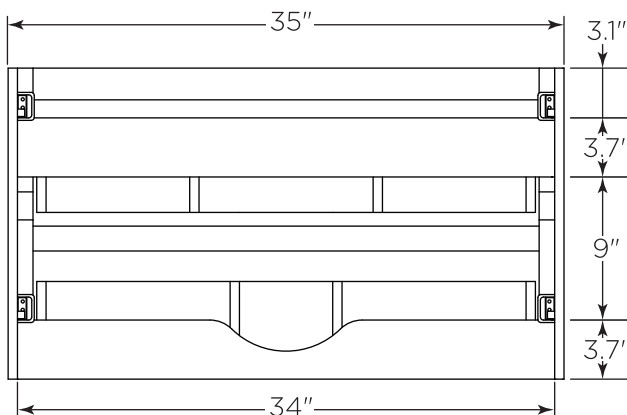

# FVN3136ACA FORMOSA INSTALLATION GUIDE

FVN3136ACA  
Vanity Front

FMR3132ACA  
Mirror Front

FCT2036WH-CMB  
Mirror Front

FCB3136ACA  
Cabinet Front

FCB3136ACA  
Cabinet Back

**NOTE:** All dimensions & specifications are approximate and subject to change without notice.