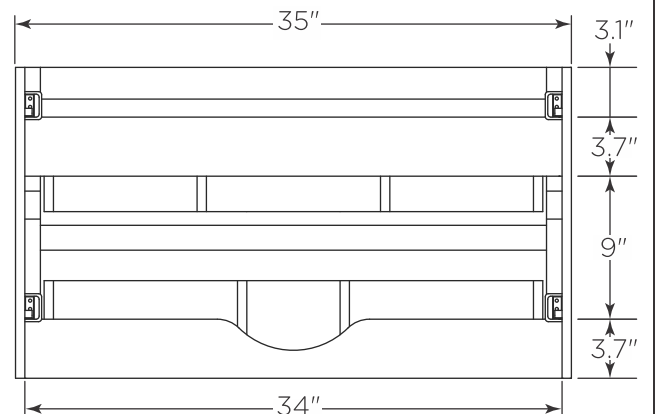

FVN3136ACA-FC FORMOSA INSTALLATION GUIDE

FVN3136ACA-FC
Vanity Front

FCT2036WH-CMB
Countertop Front

FMR3132ACA
Mirror Front

FCB3137ACA
Bottom Cabinet Front

FCB3136ACA
Cabinet Front

FCB3136ACA
Cabinet Back

FCB3137ACA
Bottom Cabinet Back

NOTE: All dimensions & specifications are approximate and subject to change without notice.