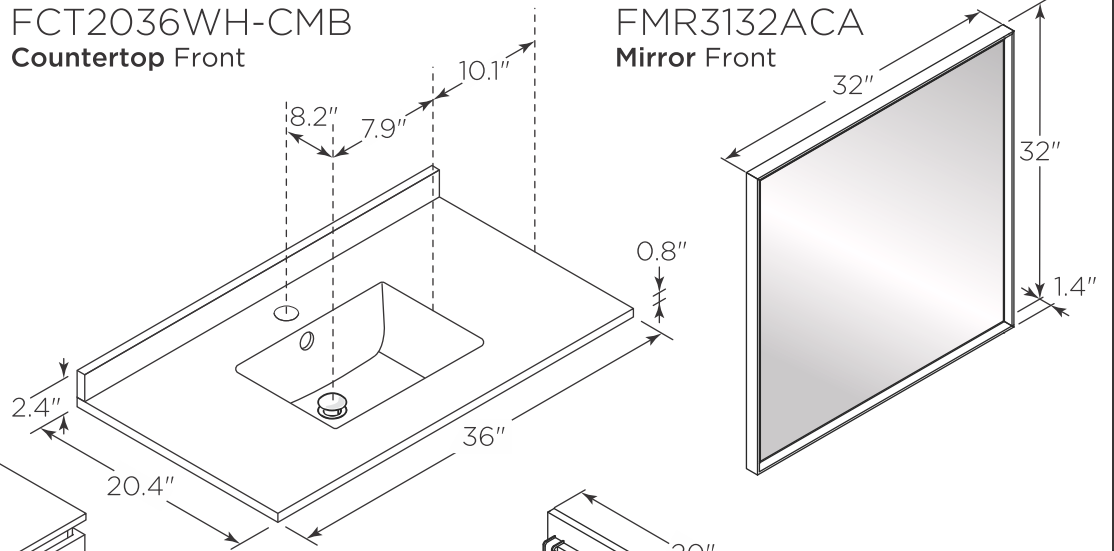

FVN3136ACA-FC FORMOSA INSTALLATION GUIDE

FVN3136ACA-FC
Vanity Front

FCT2036WH-CMB
Countertop Front

FMR3132ACA
Mirror Front

FCB3137ACA
Bottom Cabinet Front

FCB3136ACA
Cabinet Front

FCB3136ACA
Cabinet Back

FCB3137ACA
Bottom Cabinet Back

NOTE: All dimensions & specifications are approximate and subject to change without notice.