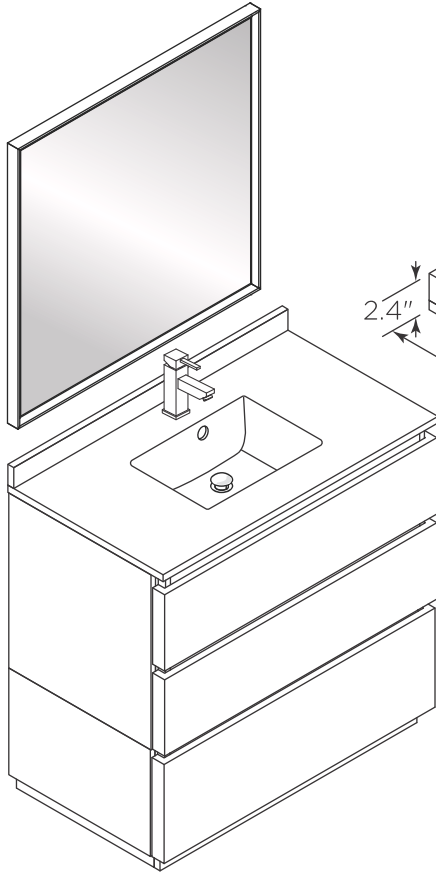

FVN3136ACA-FC FORMOSA INSTALLATION GUIDE

FVN3136ACA-FC
Vanity Front

FCT2036WH-CMB
Countertop Front

FMR3132ACA
Mirror Front

FCB3137ACA
Bottom Cabinet Front

FCB3136ACA
Cabinet Front

FCB3136ACA
Cabinet Back

FCB3137ACA
Bottom Cabinet Back

NOTE: All dimensions & specifications are approximate and subject to change without notice.