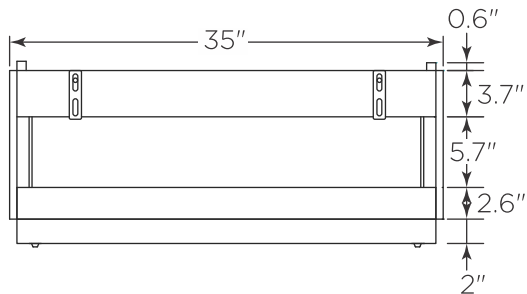

FVN3136ACA-FC FORMOSA INSTALLATION GUIDE

FVN3136ACA-FC
Vanity Front

FCT2036WH-CMB
Countertop Front

FMR3132ACA
Mirror Front

FCB3137ACA
Bottom Cabinet Front

FCB3136ACA
Cabinet Front

FCB3136ACA
Cabinet Back

FCB3137ACA
Bottom Cabinet Back

NOTE: All dimensions & specifications are approximate and subject to change without notice.