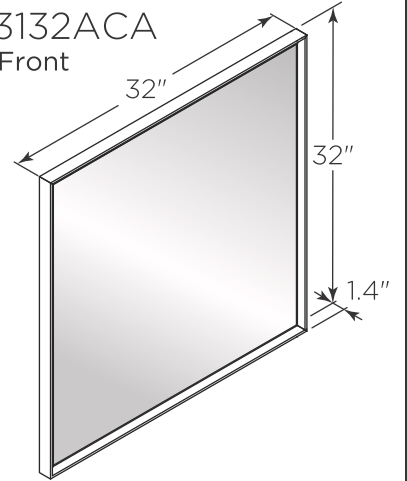

FVN3136ACA-FC FORMOSA INSTALLATION GUIDE

FVN3136ACA-FC
Vanity Front

FCT2036WH-CMB
Countertop Front

FMR3132ACA
Mirror Front

FCB3137ACA
Bottom Cabinet Front

FCB3136ACA
Cabinet Front

FCB3136ACA
Cabinet Back

FCB3137ACA
Bottom Cabinet Back