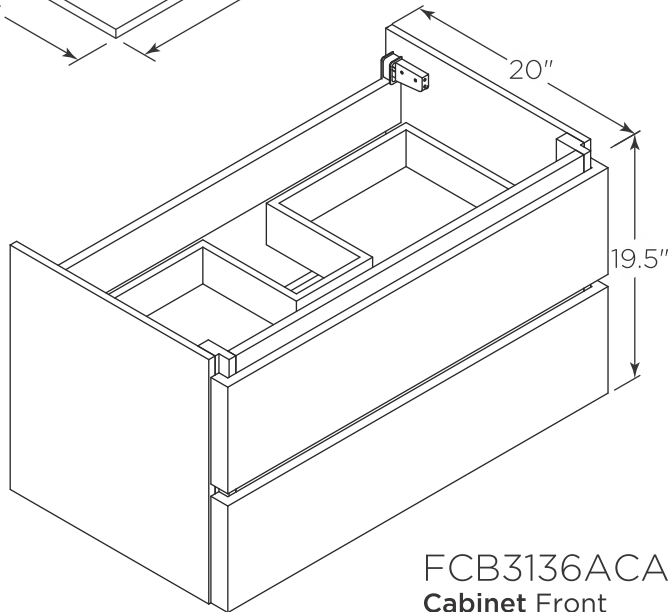

FVN3136ACA-FC FORMOSA INSTALLATION GUIDE

FVN3136ACA-FC
Vanity Front

FCT2036WH-CMB
Countertop Front

FMR3132ACA
Mirror Front

FCB3137ACA
Bottom Cabinet Front

FCB3136ACA
Cabinet Front

FCB3136ACA
Cabinet Back

FCB3137ACA
Bottom Cabinet Back

NOTE: All dimensions & specifications are approximate and subject to change without notice.