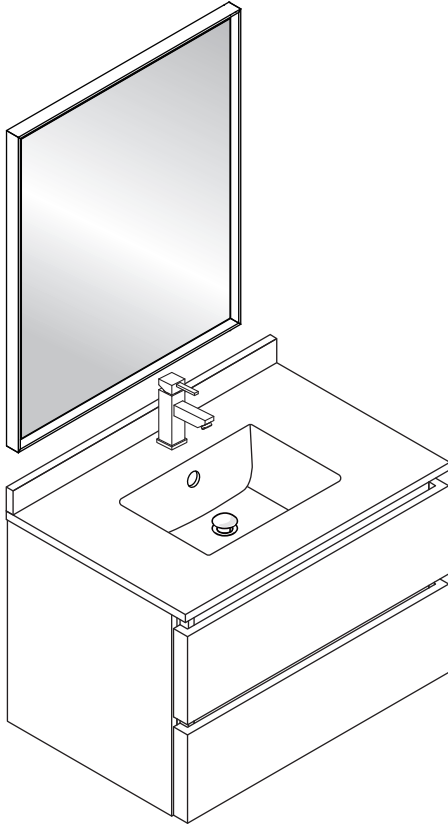

FVN3130ACA FORMOSA INSTALLATION GUIDE

FVN3130ACA
Vanity Front

FMR3126ACA
Mirror Front

FCT2030WH-CMB
Counter Top Front

FCB3130ACA
Cabinet Front

FCB3130ACA
Cabinet Back

NOTE: All dimensions & specifications are approximate and subject to change without notice.