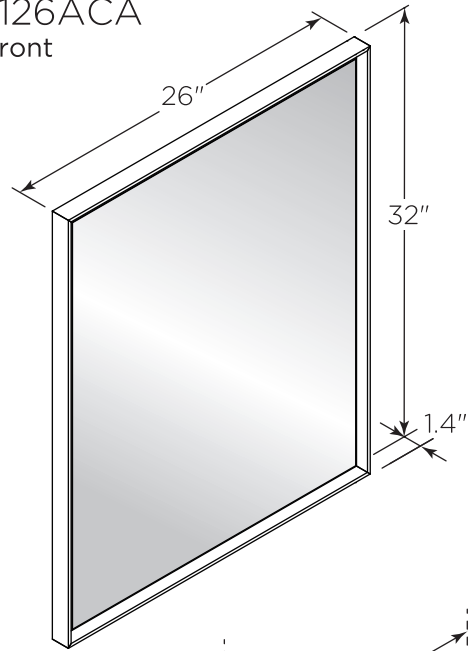

FVN3130ACA FORMOSA INSTALLATION GUIDE

FVN3130ACA
Vanity Front

FMR3126ACA
Mirror Front

FCT2030WH-CMB
Counter Top Front

FCB3130ACA
Cabinet Front

FCB3130ACA
Cabinet Back

NOTE: All dimensions & specifications are approximate and subject to change without notice.