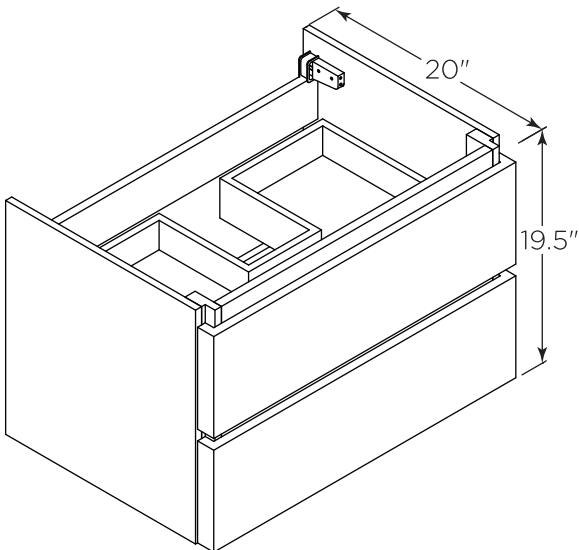

FVN3130ACA FORMOSA INSTALLATION GUIDE

FVN3130ACA
Vanity Front

FMR3126ACA
Mirror Front

FCT2030WH-CMB
Counter Top Front

FCB3130ACA
Cabinet Front

FCB3130ACA
Cabinet Back

NOTE: All dimensions & specifications are approximate and subject to change without notice.