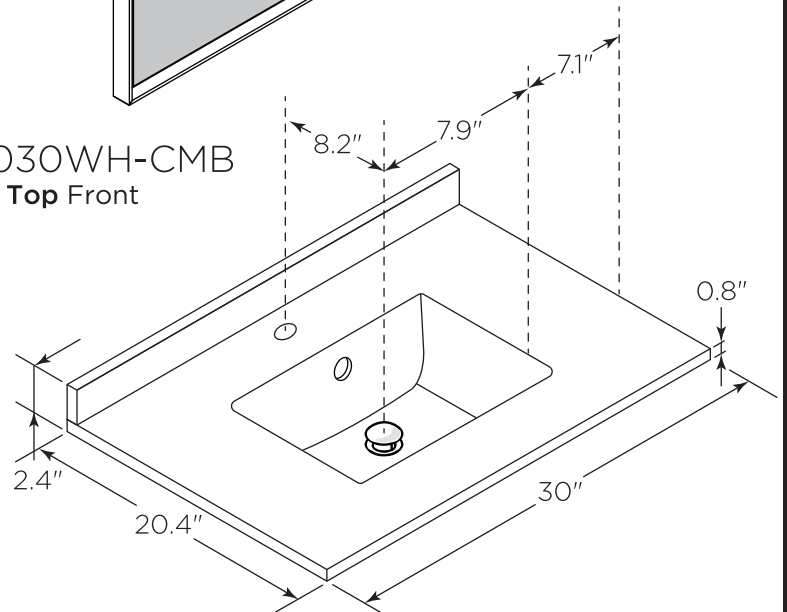

FVN3130ACA FORMOSA INSTALLATION GUIDE

FVN3130ACA
Vanity Front

FMR3126ACA
Mirror Front

FCT2030WH-CMB
Counter Top Front

FCB3130ACA
Cabinet Front

FCB3130ACA
Cabinet Back

NOTE: All dimensions & specifications are approximate and subject to change without notice.