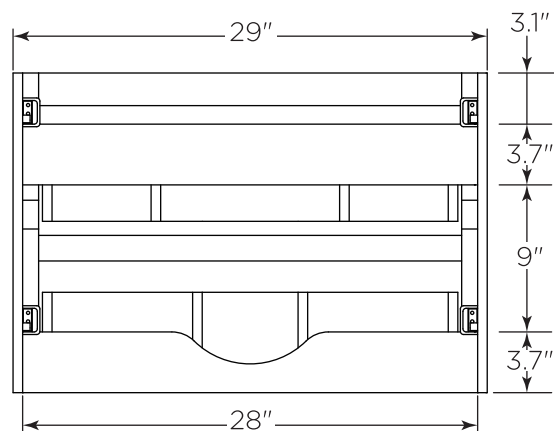

FVN3130ACA FORMOSA INSTALLATION GUIDE

FVN3130ACA
Vanity Front

FMR3126ACA
Mirror Front

FCT2030WH-CMB
Counter Top Front

FCB3130ACA
Cabinet Front

FCB3130ACA
Cabinet Back

NOTE: All dimensions & specifications are approximate and subject to change without notice.