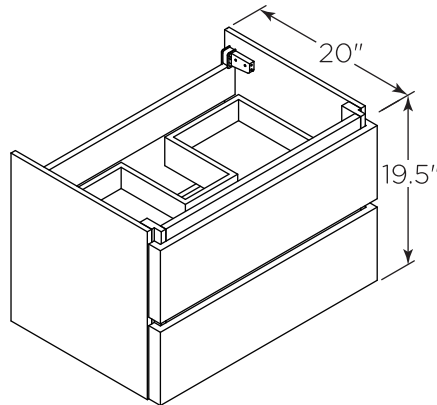

FVN3130ACA-FS FORMOSA INSTALLATION GUIDE

FVN3130ACA-FS
Vanity Front

FMR3126ACA
Mirror Front

FCT2030WH-CMB
Counter Top Front

FCB3130ACA
Cabinet Front

FCB3130ACA
Cabinet Back

FSF3130ACA
Cabinet Front

FSF3130ACA
Cabinet Back

NOTE: All dimensions & specifications are approximate and subject to change without notice.