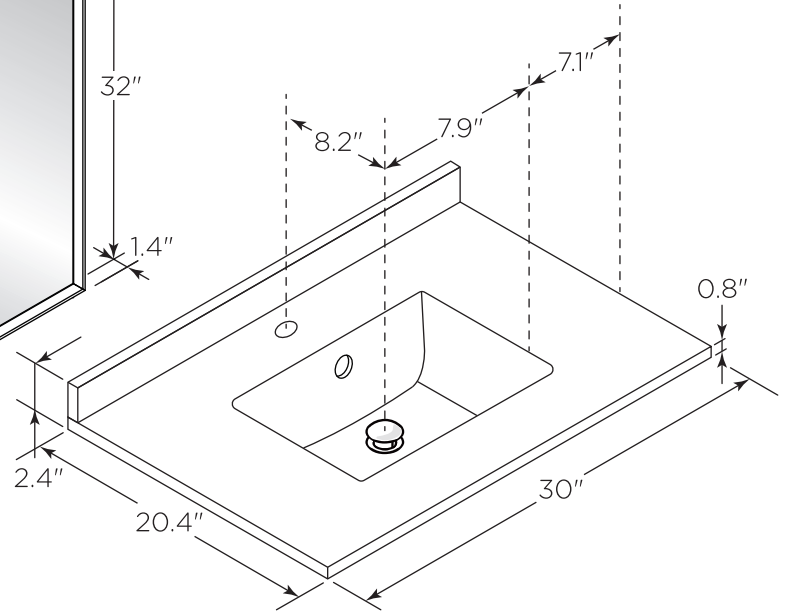

FVN3130ACA-FS FORMOSA INSTALLATION GUIDE

FVN3130ACA-FS
Vanity Front

FMR3126ACA
Mirror Front

FCT2030WH-CMB
Counter Top Front

FCB3130ACA
Cabinet Front

FCB3130ACA
Cabinet Back

FSF3130ACA
Cabinet Front

FSF3130ACA
Cabinet Back

NOTE: All dimensions & specifications are approximate and subject to change without notice.