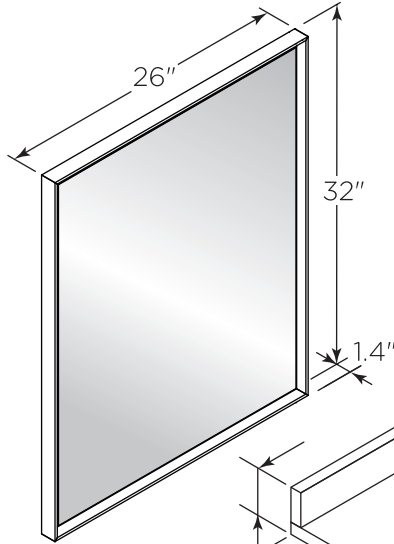

FVN3130ACA-FS FORMOSA INSTALLATION GUIDE

FVN3130ACA-FS
Vanity Front

FMR3126ACA
Mirror Front

FCT2030WH-CMB
Counter Top Front

FCB3130ACA
Cabinet Front

FCB3130ACA
Cabinet Back

FSF3130ACA
Cabinet Front

FSF3130ACA
Cabinet Back