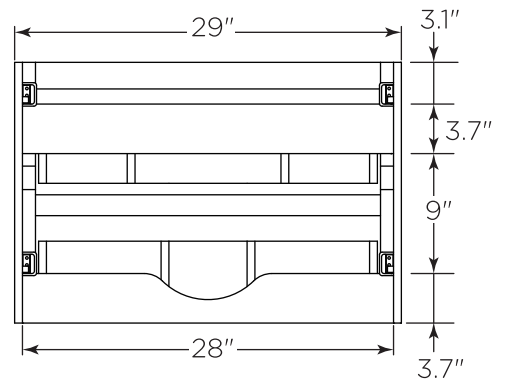

FVN3130ACA-FS FORMOSA INSTALLATION GUIDE

FVN3130ACA-FS
Vanity Front

FMR3126ACA
Mirror Front

FCT2030WH-CMB
Counter Top Front

FCB3130ACA
Cabinet Front

FCB3130ACA
Cabinet Back

FSF3130ACA
Cabinet Front

FSF3130ACA
Cabinet Back

NOTE: All dimensions & specifications are approximate and subject to change without notice.