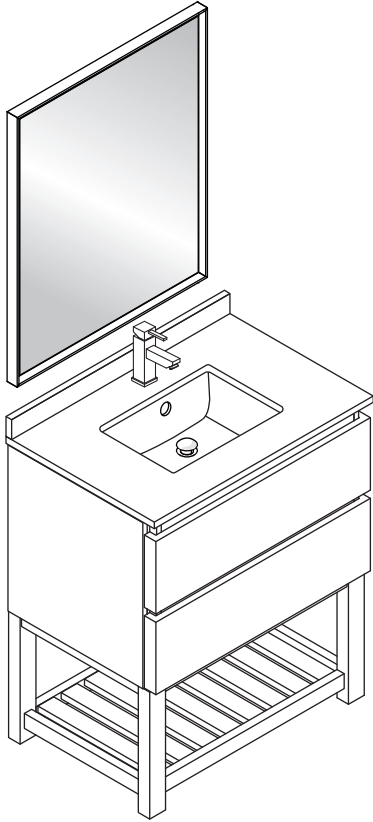

FVN3130ACA-FS FORMOSA INSTALLATION GUIDE

FVN3130ACA-FS
Vanity Front

FMR3126ACA
Mirror Front

FCT2030WH-CMB
Counter Top Front

FCB3130ACA
Cabinet Front

FCB3130ACA
Cabinet Back

FSF3130ACA
Cabinet Front

FSF3130ACA
Cabinet Back

NOTE: All dimensions & specifications are approximate and subject to change without notice.