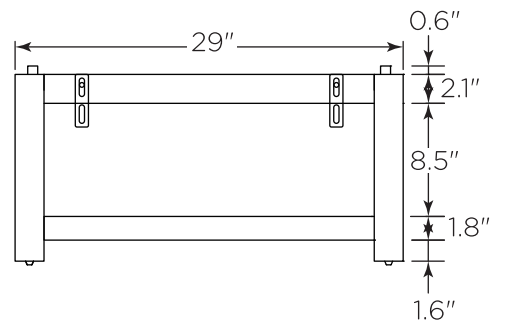

FVN3130ACA-FS FORMOSA INSTALLATION GUIDE

FVN3130ACA-FS
Vanity Front

FMR3126ACA
Mirror Front

FCT2030WH-CMB
Counter Top Front

FCB3130ACA
Cabinet Front

FCB3130ACA
Cabinet Back

FSF3130ACA
Cabinet Front

FSF3130ACA
Cabinet Back

NOTE: All dimensions & specifications are approximate and subject to change without notice.