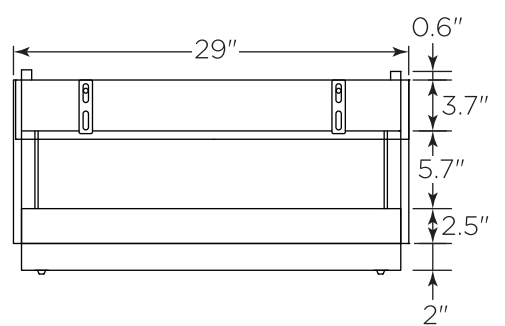

# FVN3130ACA-FC FORMOSA INSTALLATION GUIDE

FVN3130ACA-FC  
Vanity Front

FMR3126ACA  
Mirror Front

FCT2030WH-CMB  
Counter Top Front

FCB3130ACA  
Cabinet Front

FCB3130ACA  
Cabinet Back

FCB3131ACA  
Cabinet Front

FCB3131ACA  
Cabinet Back

**NOTE:** All dimensions & specifications are approximate and subject to change without notice.