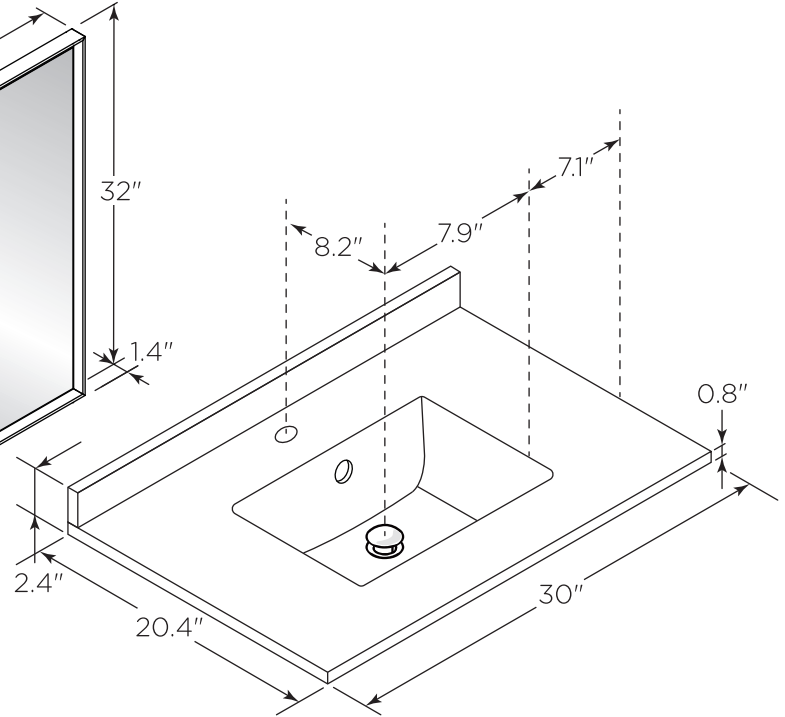

# FVN3130ACA-FC FORMOSA INSTALLATION GUIDE

FVN3130ACA-FC  
Vanity Front

FMR3126ACA  
Mirror Front

FCT2030WH-CMB  
Counter Top Front

FCB3130ACA  
Cabinet Front

FCB3130ACA  
Cabinet Back

FCB3131ACA  
Cabinet Front

FCB3131ACA  
Cabinet Back

**NOTE:** All dimensions & specifications are approximate and subject to change without notice.