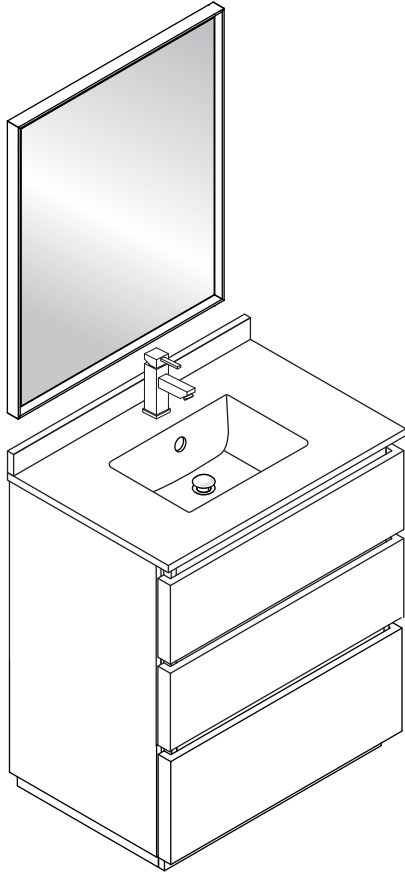

# FVN3130ACA-FC FORMOSA INSTALLATION GUIDE

FVN3130ACA-FC  
Vanity Front

FMR3126ACA  
Mirror Front

FCT2030WH-CMB  
Counter Top Front

FCB3130ACA  
Cabinet Front

FCB3130ACA  
Cabinet Back

FCB3131ACA  
Cabinet Front

FCB3131ACA  
Cabinet Back

**NOTE:** All dimensions & specifications are approximate and subject to change without notice.