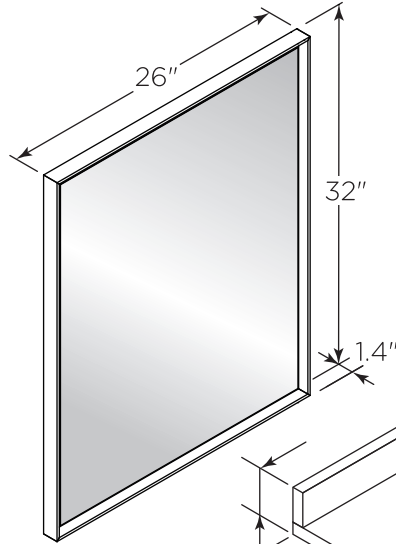

# FVN3130ACA-FC FORMOSA INSTALLATION GUIDE

FVN3130ACA-FC  
Vanity Front

FMR3126ACA  
Mirror Front

FCT2030WH-CMB  
Counter Top Front

FCB3130ACA  
Cabinet Front

FCB3130ACA  
Cabinet Back

FCB3131ACA  
Cabinet Front

FCB3131ACA  
Cabinet Back

**NOTE:** All dimensions & specifications are approximate and subject to change without notice.