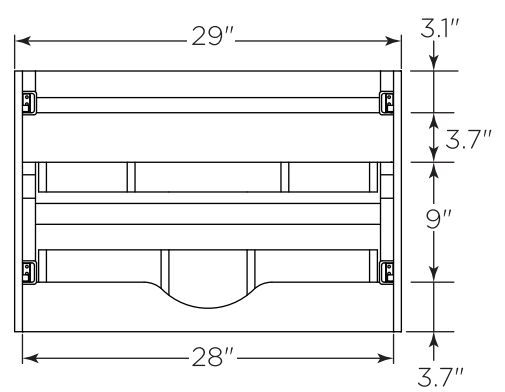

# FVN3130ACA-FC FORMOSA INSTALLATION GUIDE

FVN3130ACA-FC  
Vanity Front

FMR3126ACA  
Mirror Front

FCT2030WH-CMB  
Counter Top Front

FCB3130ACA  
Cabinet Front

FCB3130ACA  
Cabinet Back

FCB3131ACA  
Cabinet Front

FCB3131ACA  
Cabinet Back

**NOTE:** All dimensions & specifications are approximate and subject to change without notice.