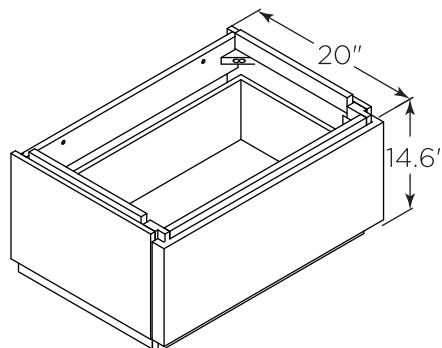

# FVN3130ACA-FC FORMOSA INSTALLATION GUIDE

FVN3130ACA-FC  
Vanity Front

FMR3126ACA  
Mirror Front

FCT2030WH-CMB  
Counter Top Front

FCB3130ACA  
Cabinet Front

FCB3130ACA  
Cabinet Back

FCB3131ACA  
Cabinet Front

FCB3131ACA  
Cabinet Back

**NOTE:** All dimensions & specifications are approximate and subject to change without notice.