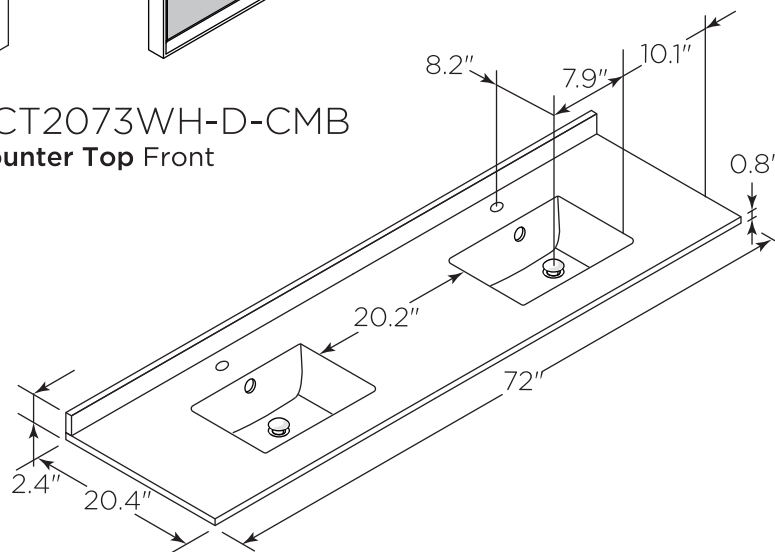

FVN31-3636ACA FORMOSA INSTALLATION GUIDE

FVN31-3636ACA
Vanity Front

FMR3132ACA
Mirror Front

FCT2073WH-D-CMB
Counter Top Front

FCB3136ACA (X2)
Cabinet Front

FCB3136ACA
Cabinet Back

NOTE: All dimensions & specifications are approximate and subject to change without notice.