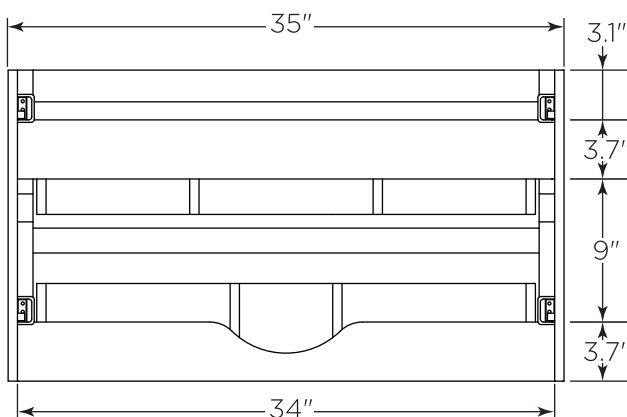

FVN31-3636ACA FORMOSA INSTALLATION GUIDE

FVN31-3636ACA
Vanity Front

FMR3132ACA
Mirror Front

FCT2073WH-D-CMB
Counter Top Front

FCB3136ACA (X2)
Cabinet Front

FCB3136ACA
Cabinet Back

NOTE: All dimensions & specifications are approximate and subject to change without notice.