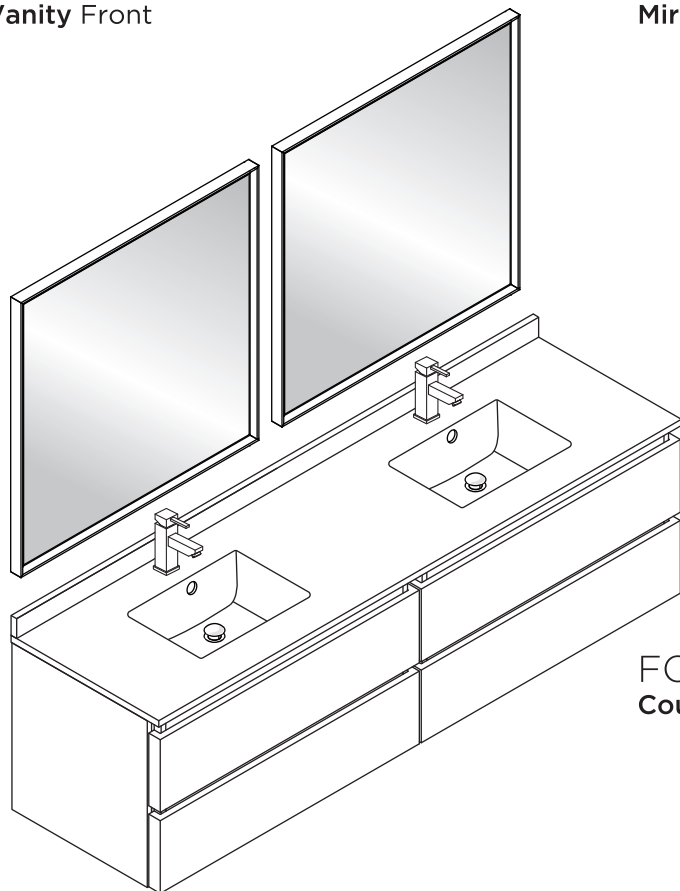

FVN31-3636ACA FORMOSA INSTALLATION GUIDE

FVN31-3636ACA
Vanity Front

FMR3132ACA
Mirror Front

FCT2073WH-D-CMB
Counter Top Front

FCB3136ACA (X2)
Cabinet Front

FCB3136ACA
Cabinet Back

NOTE: All dimensions & specifications are approximate and subject to change without notice.