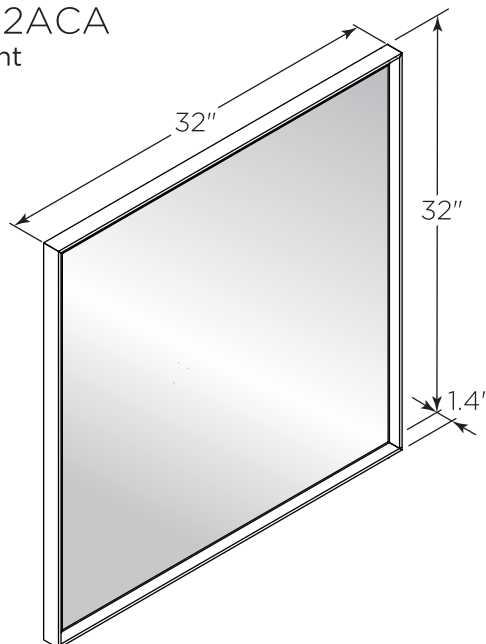

FVN31-3636ACA FORMOSA INSTALLATION GUIDE

FVN31-3636ACA
Vanity Front

FMR3132ACA
Mirror Front

FCT2073WH-D-CMB
Counter Top Front

FCB3136ACA (X2)
Cabinet Front

FCB3136ACA
Cabinet Back

NOTE: All dimensions & specifications are approximate and subject to change without notice.