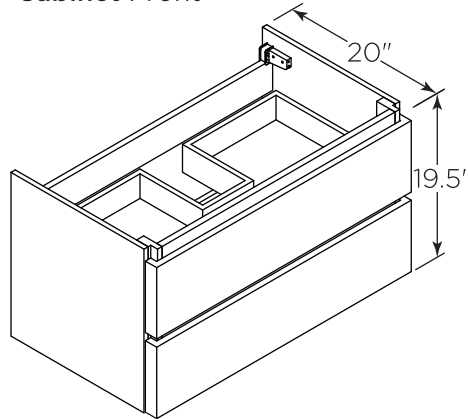

FVN31-3636ACA-FS FORMOSA INSTALLATION GUIDE

FVN31-3636ACA-FS
Vanity Front

FMR3132ACA (X2)
Mirror Front

FCT2073WH-D-CMB
Counter Top Front

FCB3136ACA (X2)
Cabinet Front

FCB3136ACA
Cabinet Back

FSF3136ACA (X2)
Cabinet Front

FSF3136ACA
Cabinet Back

NOTE: All dimensions & specifications are approximate and subject to change without notice.