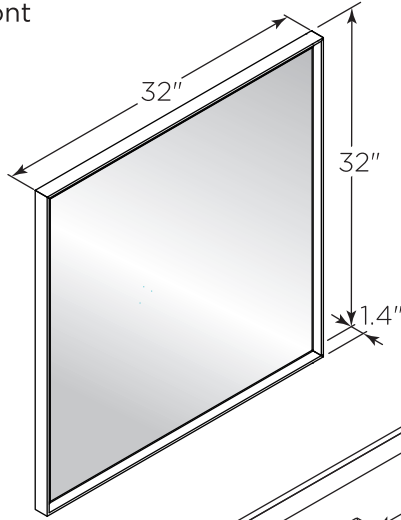

FVN31-3636ACA-FS FORMOSA INSTALLATION GUIDE

FVN31-3636ACA-FS
Vanity Front

FMR3132ACA (X2)
Mirror Front

FCT2073WH-D-CMB
Counter Top Front

FCB3136ACA (X2)
Cabinet Front

FCB3136ACA
Cabinet Back

FSF3136ACA (X2)
Cabinet Front