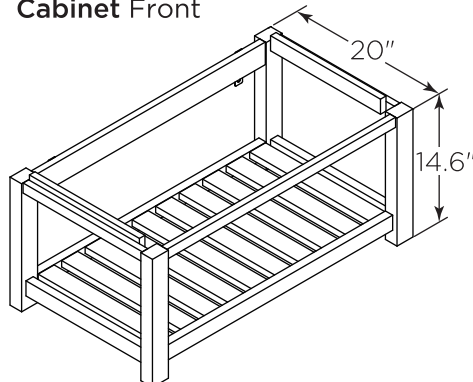

FVN31-3636ACA-FS FORMOSA INSTALLATION GUIDE

FVN31-3636ACA-FS
Vanity Front

FMR3132ACA (X2)
Mirror Front

FCT2073WH-D-CMB
Counter Top Front

FCB3136ACA (X2)
Cabinet Front

FCB3136ACA
Cabinet Back

FSF3136ACA (X2)
Cabinet Front

FSF3136ACA
Cabinet Back

NOTE: All dimensions & specifications are approximate and subject to change without notice.