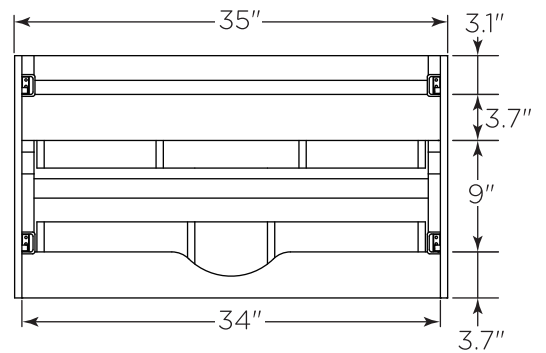

FVN31-3636ACA-FS FORMOSA INSTALLATION GUIDE

FVN31-3636ACA-FS
Vanity Front

FMR3132ACA (X2)
Mirror Front

FCT2073WH-D-CMB
Counter Top Front

FCB3136ACA (X2)
Cabinet Front

FCB3136ACA
Cabinet Back

FSF3136ACA (X2)
Cabinet Front

FSF3136ACA
Cabinet Back

NOTE: All dimensions & specifications are approximate and subject to change without notice.