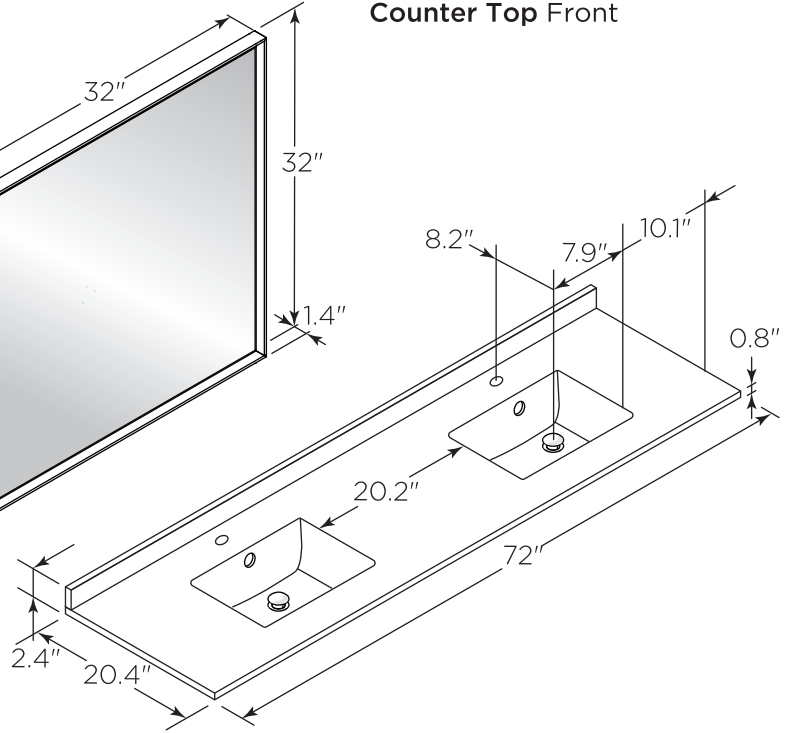

FVN31-3636ACA-FS FORMOSA INSTALLATION GUIDE

FVN31-3636ACA-FS
Vanity Front

FMR3132ACA (X2)
Mirror Front

FCT2073WH-D-CMB
Counter Top Front

FCB3136ACA (X2)
Cabinet Front

FCB3136ACA
Cabinet Back

FSF3136ACA (X2)
Cabinet Front

FSF3136ACA
Cabinet Back

NOTE: All dimensions & specifications are approximate and subject to change without notice.