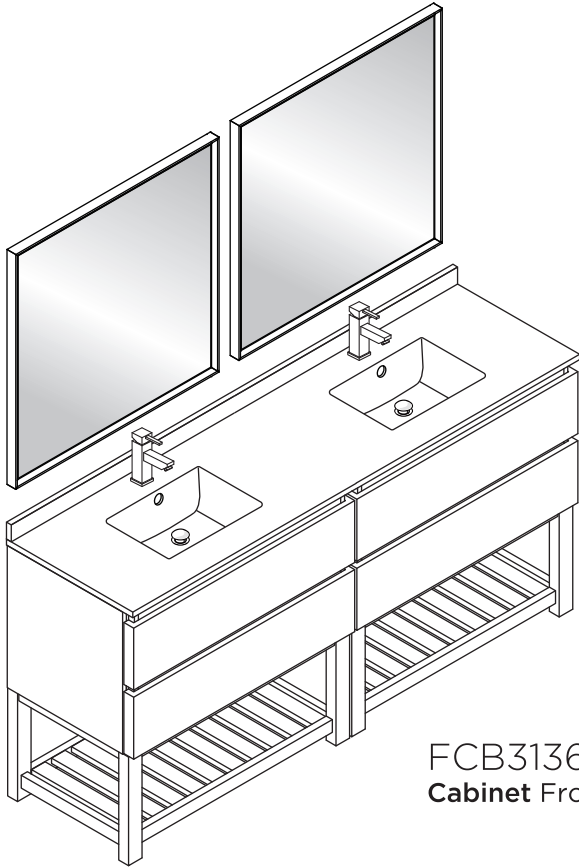

FVN31-3636ACA-FS FORMOSA INSTALLATION GUIDE

FVN31-3636ACA-FS
Vanity Front

FMR3132ACA (X2)
Mirror Front

FCT2073WH-D-CMB
Counter Top Front

FCB3136ACA (X2)
Cabinet Front

FCB3136ACA
Cabinet Back

FSF3136ACA (X2)
Cabinet Front

FSF3136ACA
Cabinet Back

NOTE: All dimensions & specifications are approximate and subject to change without notice.