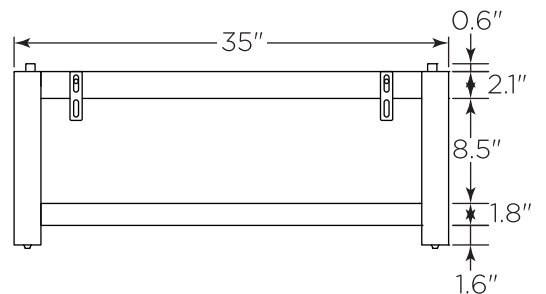

FVN31-3636ACA-FS FORMOSA INSTALLATION GUIDE

FVN31-3636ACA-FS
Vanity Front

FMR3132ACA (X2)
Mirror Front

FCT2073WH-D-CMB
Counter Top Front

FCB3136ACA (X2)
Cabinet Front

FCB3136ACA
Cabinet Back

FSF3136ACA (X2)
Cabinet Front

FSF3136ACA
Cabinet Back

NOTE: All dimensions & specifications are approximate and subject to change without notice.