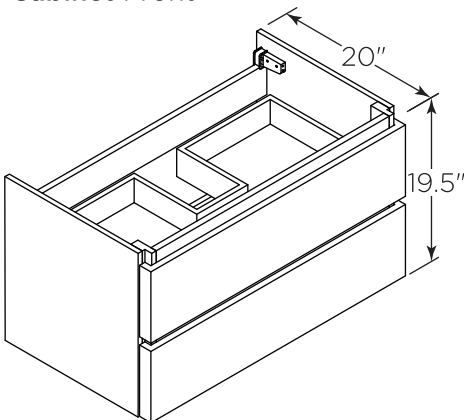

FVN31-361236ACA FORMOSA INSTALLATION GUIDE

FVN31-361236ACA
Vanity Front

FMR3132ACA (X2)
Mirror Front

FCT2084WH-D-CMB
Counter Top Front

FST3112ACA
Cabinet Front

FCB3136ACA (X2)
Cabinet Front

FCB3136ACA
Cabinet Back

FST3112ACA
Cabinet Back

NOTE: All dimensions & specifications are approximate and subject to change without notice.