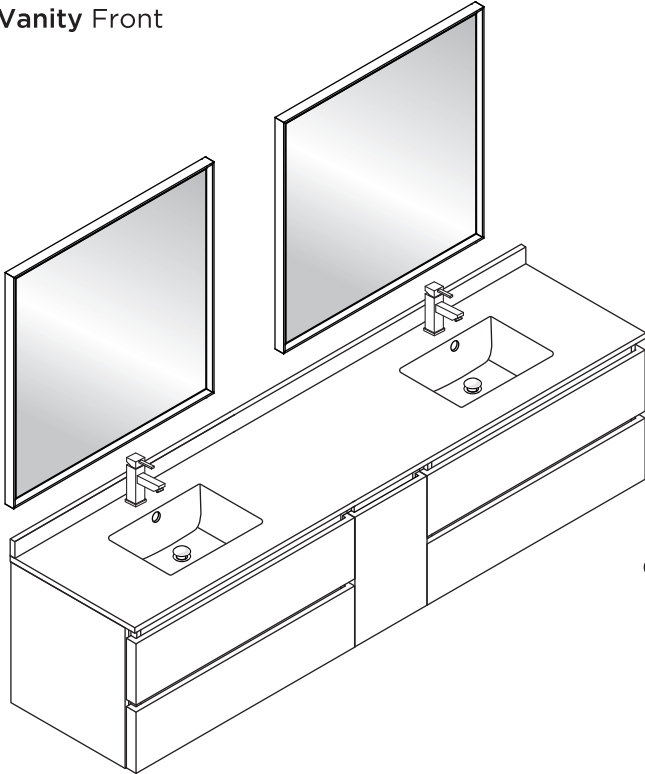

FVN31-361236ACA FORMOSA INSTALLATION GUIDE

FVN31-361236ACA
Vanity Front

FMR3132ACA (X2)
Mirror Front

FCT2084WH-D-CMB
Counter Top Front

FST3112ACA
Cabinet Front

FCB3136ACA (X2)
Cabinet Front

FCB3136ACA
Cabinet Back

FST3112ACA
Cabinet Back

NOTE: All dimensions & specifications are approximate and subject to change without notice.