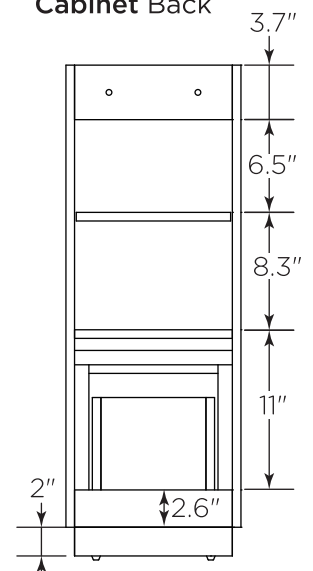

### INSTALLATION GUIDE

FVN31-361236ACA-FC  
Vanity Front

FMR3132ACA (X2)  
Mirror Front

FCT2084WH-D-CMB  
Counter Top Front

FCB3136ACA (X2)  
Cabinet Front

FCB3136ACA  
Cabinet Back

FST3113ACA  
Cabinet Front

FST3113ACA  
Cabinet Back

FCB3137ACA (X2)  
Cabinet Front

FCB3137ACA  
Cabinet Back

**NOTE:** All dimensions & specifications are approximate and subject to change without notice.