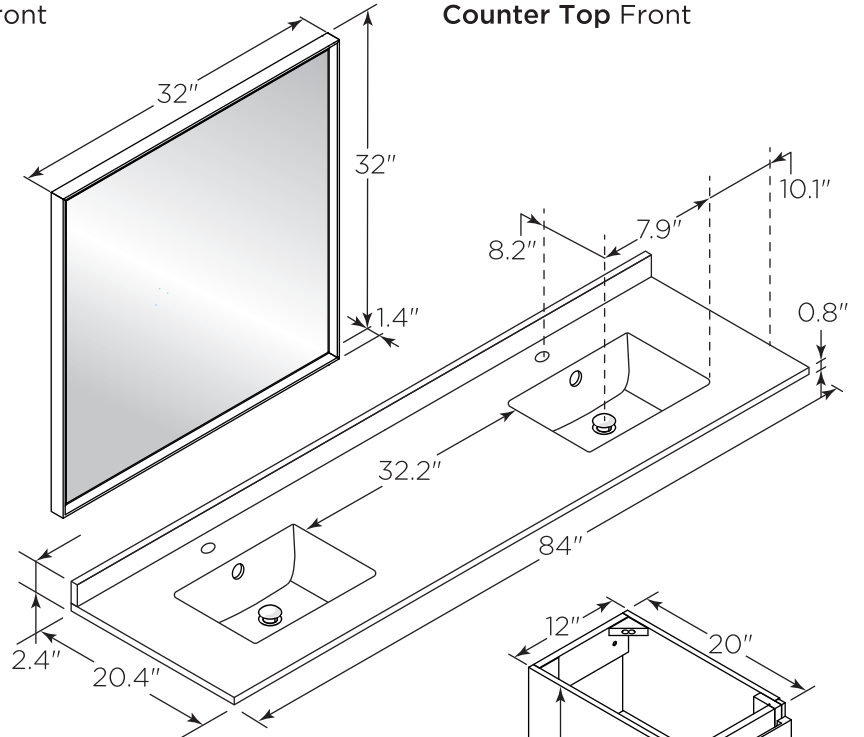

### INSTALLATION GUIDE

FVN31-361236ACA-FC  
Vanity Front

FMR3132ACA (X2)  
Mirror Front

FCT2084WH-D-CMB  
Counter Top Front

FCB3136ACA (X2)  
Cabinet Front

FCB3136ACA  
Cabinet Back

FST3113ACA  
Cabinet Front

FST3113ACA  
Cabinet Back

FCB3137ACA (X2)  
Cabinet Front

FCB3137ACA  
Cabinet Back

**NOTE:** All dimensions & specifications are approximate and subject to change without notice.