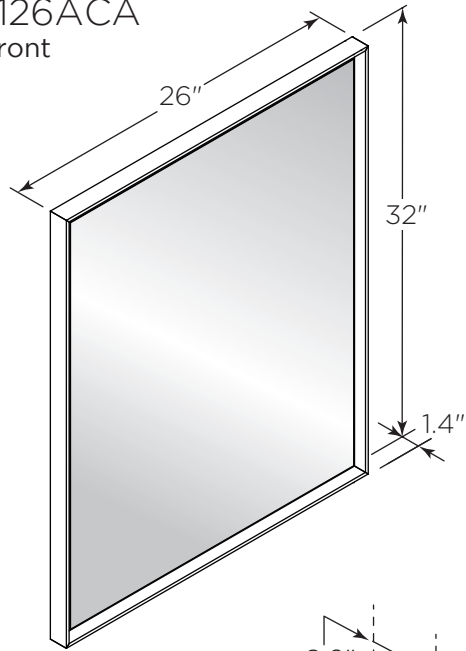

FVN31-3030ACA FORMOSA INSTALLATION GUIDE

FVN31-3030ACA
Vanity Front

FMR3126ACA
Mirror Front

FCT2061WH-D-CMB
Counter Top Front

FCB3130ACA (X2)
Cabinet Front

FCB3130ACA
Cabinet Back

NOTE: All dimensions & specifications are approximate and subject to change without notice.