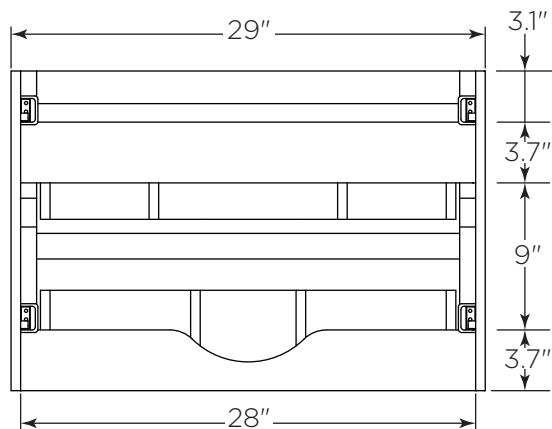

FVN31-3030ACA FORMOSA INSTALLATION GUIDE

FVN31-3030ACA
Vanity Front

FMR3126ACA
Mirror Front

FCT2061WH-D-CMB
Counter Top Front

FCB3130ACA (X2)
Cabinet Front

FCB3130ACA
Cabinet Back

NOTE: All dimensions & specifications are approximate and subject to change without notice.