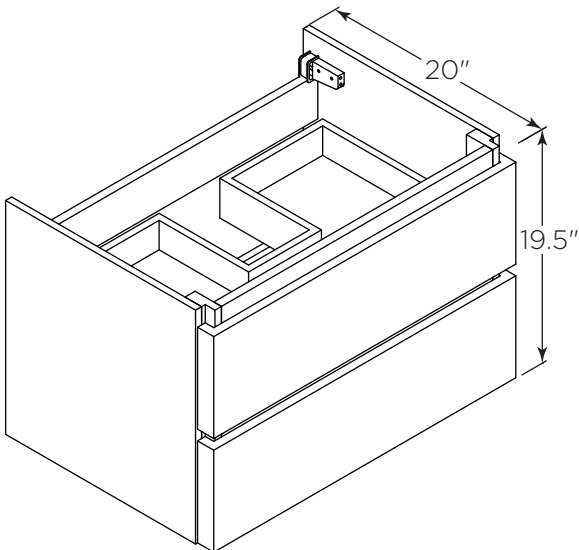

FVN31-3030ACA FORMOSA INSTALLATION GUIDE

FVN31-3030ACA
Vanity Front

FMR3126ACA
Mirror Front

FCT2061WH-D-CMB
Counter Top Front

FCB3130ACA (X2)
Cabinet Front

FCB3130ACA
Cabinet Back

NOTE: All dimensions & specifications are approximate and subject to change without notice.