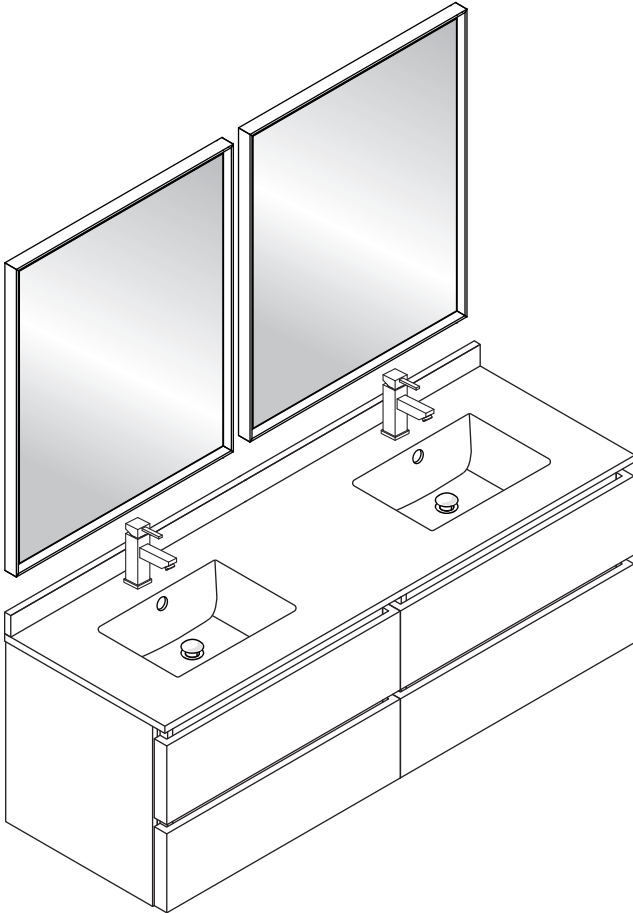

FVN31-3030ACA FORMOSA INSTALLATION GUIDE

FVN31-3030ACA
Vanity Front

FMR3126ACA
Mirror Front

FCT2061WH-D-CMB
Counter Top Front

FCB3130ACA (X2)
Cabinet Front

FCB3130ACA
Cabinet Back

NOTE: All dimensions & specifications are approximate and subject to change without notice.