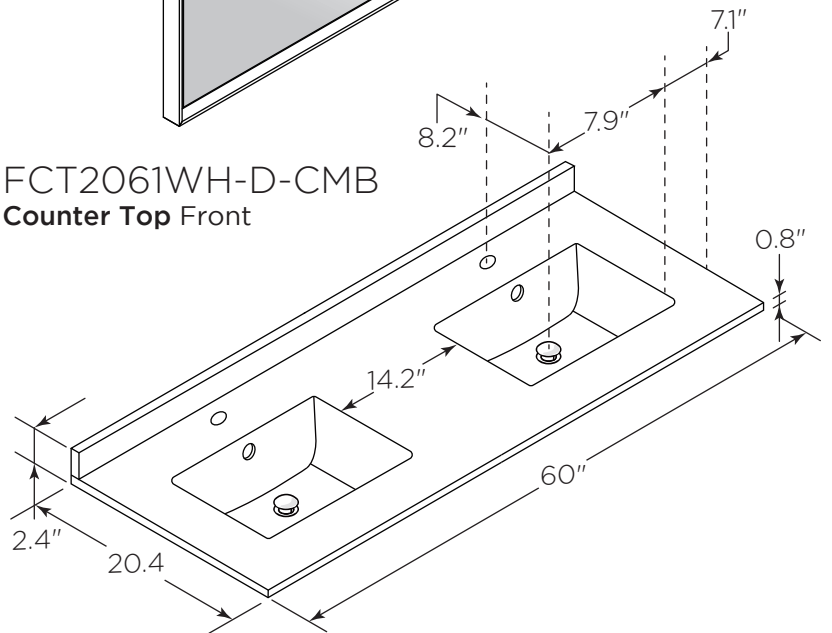

FVN31-3030ACA FORMOSA INSTALLATION GUIDE

FVN31-3030ACA
Vanity Front

FMR3126ACA
Mirror Front

FCT2061WH-D-CMB
Counter Top Front

FCB3130ACA (X2)
Cabinet Front

FCB3130ACA
Cabinet Back

NOTE: All dimensions & specifications are approximate and subject to change without notice.