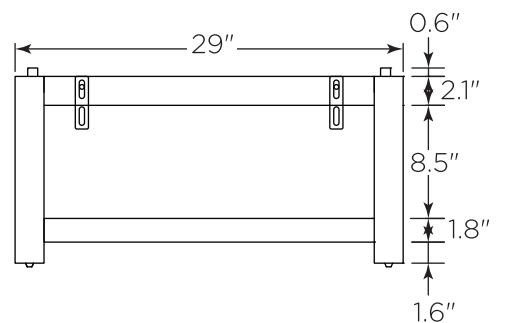

FVN31-3030ACA-FS FORMOSA INSTALLATION GUIDE

FVN31-3030ACA-FS
Vanity Front

FMR3126ACA (X2)
Mirror Front

FCT2061WH-D-CMB
Counter Top Front

FCB3130ACA (X2)
Cabinet Front

FCB3130ACA
Cabinet Back

FSF3130ACA (X2)
Cabinet Front

FSF3130ACA
Cabinet Back

NOTE: All dimensions & specifications are approximate and subject to change without notice.