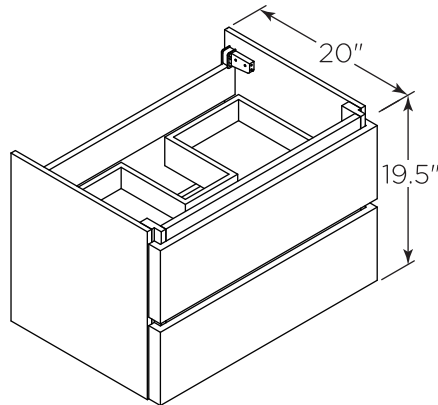

FVN31-3030ACA-FS FORMOSA INSTALLATION GUIDE

FVN31-3030ACA-FS
Vanity Front

FMR3126ACA (X2)
Mirror Front

FCT2061WH-D-CMB
Counter Top Front

FCB3130ACA (X2)
Cabinet Front

FCB3130ACA
Cabinet Back

FSF3130ACA (X2)
Cabinet Front

FSF3130ACA
Cabinet Back

NOTE: All dimensions & specifications are approximate and subject to change without notice.