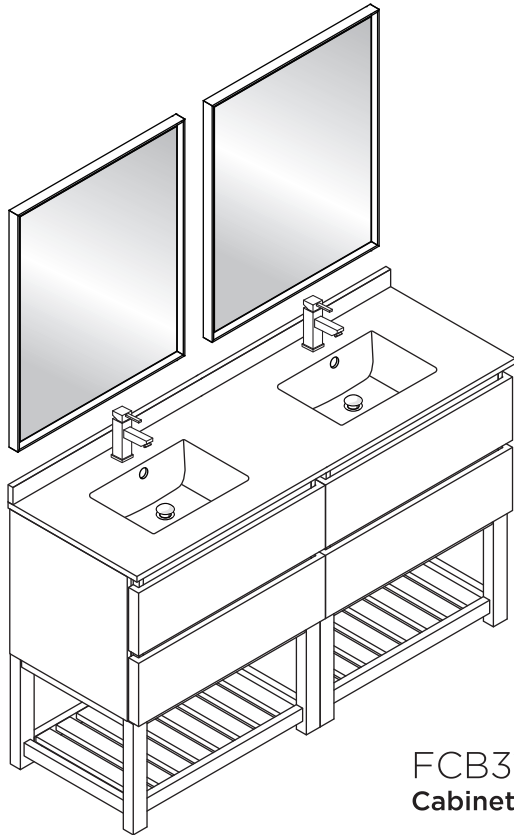

FVN31-3030ACA-FS FORMOSA INSTALLATION GUIDE

FVN31-3030ACA-FS
Vanity Front

FMR3126ACA (X2)
Mirror Front

FCT2061WH-D-CMB
Counter Top Front

FCB3130ACA (X2)
Cabinet Front

FCB3130ACA
Cabinet Back

FSF3130ACA (X2)
Cabinet Front

FSF3130ACA
Cabinet Back

NOTE: All dimensions & specifications are approximate and subject to change without notice.