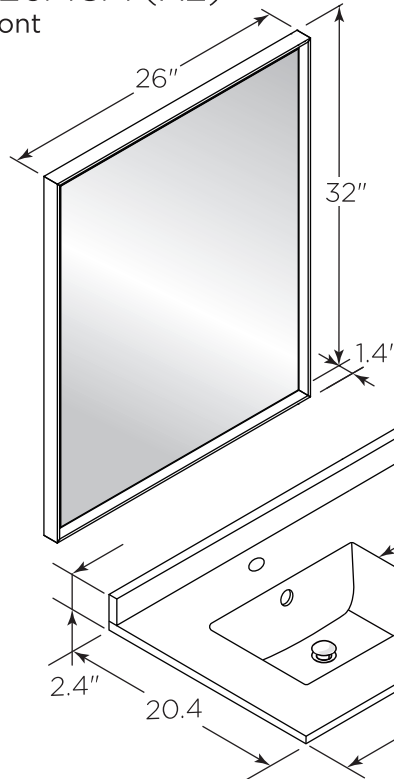

FVN31-3030ACA-FS FORMOSA INSTALLATION GUIDE

FVN31-3030ACA-FS
Vanity Front

FMR3126ACA (X2)
Mirror Front

FCT2061WH-D-CMB
Counter Top Front

FCB3130ACA (X2)
Cabinet Front

FCB3130ACA
Cabinet Back

FSF3130ACA (X2)
Cabinet Front

FSF3130ACA
Cabinet Back

NOTE: All dimensions & specifications are approximate and subject to change without notice.