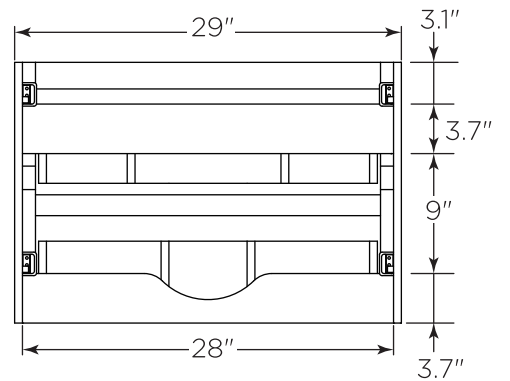

FVN31-3030ACA-FS FORMOSA INSTALLATION GUIDE

FVN31-3030ACA-FS
Vanity Front

FMR3126ACA (X2)
Mirror Front

FCT2061WH-D-CMB
Counter Top Front

FCB3130ACA (X2)
Cabinet Front

FCB3130ACA
Cabinet Back

FSF3130ACA (X2)
Cabinet Front

FSF3130ACA
Cabinet Back

NOTE: All dimensions & specifications are approximate and subject to change without notice.