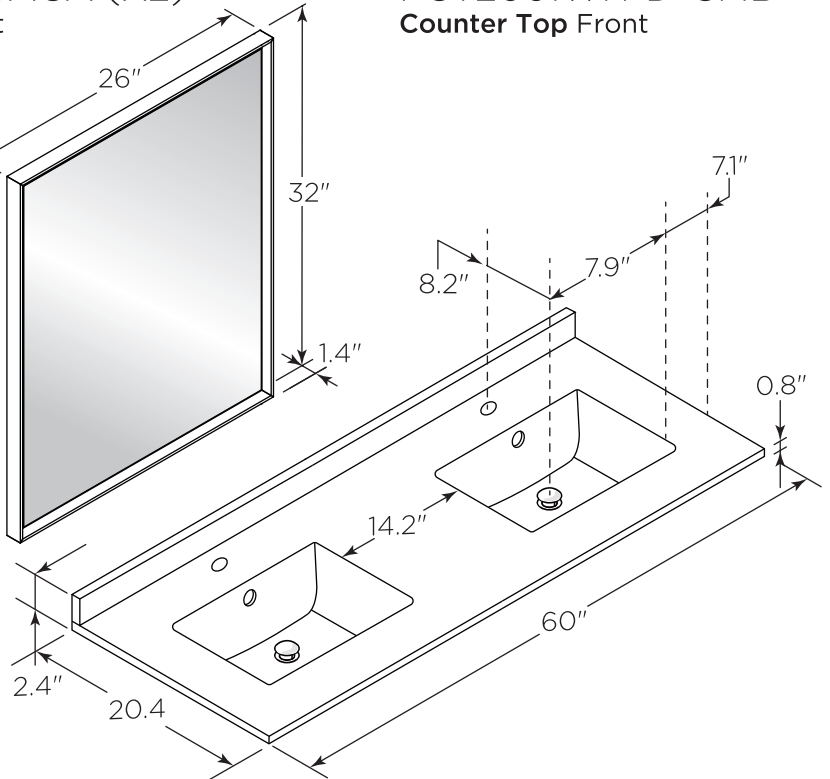

FVN31-3030ACA-FS FORMOSA INSTALLATION GUIDE

FVN31-3030ACA-FS
Vanity Front

FMR3126ACA (X2)
Mirror Front

FCT2061WH-D-CMB
Counter Top Front

FCB3130ACA (X2)
Cabinet Front

FCB3130ACA
Cabinet Back

FSF3130ACA (X2)
Cabinet Front

FSF3130ACA
Cabinet Back

NOTE: All dimensions & specifications are approximate and subject to change without notice.