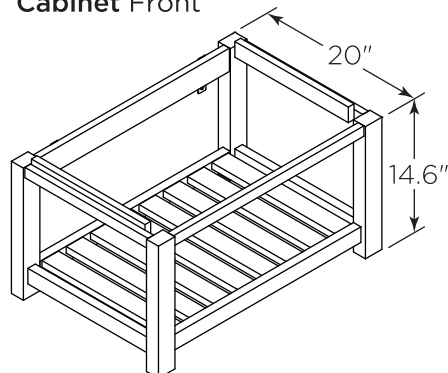

FVN31-3030ACA-FS FORMOSA INSTALLATION GUIDE

FVN31-3030ACA-FS
Vanity Front

FMR3126ACA (X2)
Mirror Front

FCT2061WH-D-CMB
Counter Top Front

FCB3130ACA (X2)
Cabinet Front

FCB3130ACA
Cabinet Back

FSF3130ACA (X2)
Cabinet Front

FSF3130ACA
Cabinet Back

NOTE: All dimensions & specifications are approximate and subject to change without notice.