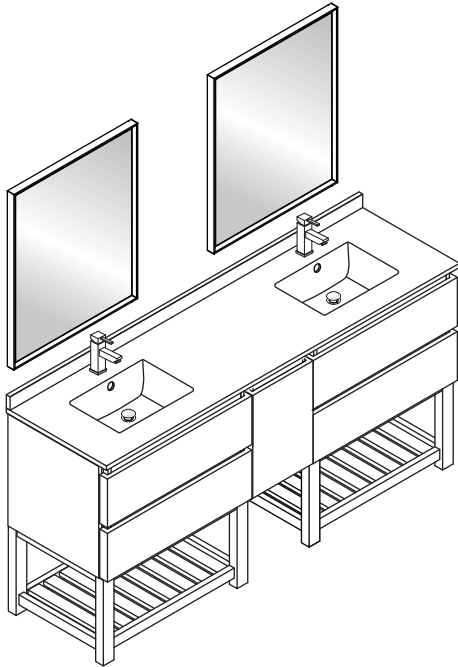

FVN31-301230ACA-FS FORMOSA INSTALLATION GUIDE

FVN31-301230ACA-FS
Vanity Front

FMR3126ACA (X2)
Mirror Front

FCT2072WH-D-CMB
Counter Top Front

FCB3130ACA (X2)
Cabinet Front

FCB3130ACA
Cabinet Back

FST3112ACA
Cabinet Front

FSF3130ACA (X2)
Cabinet Front

FSF3130ACA
Cabinet Back

FST3112ACA
Cabinet Back

NOTE: All dimensions & specifications are approximate and subject to change without notice.