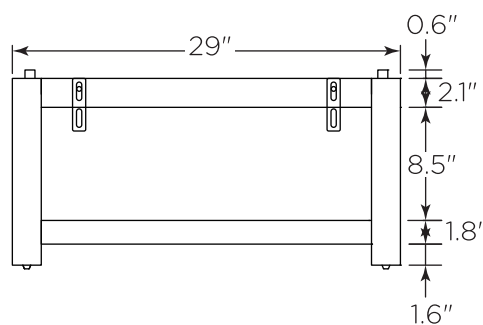

FVN31-301230ACA-FS FORMOSA INSTALLATION GUIDE

FVN31-301230ACA-FS
Vanity Front

FMR3126ACA (X2)
Mirror Front

FCT2072WH-D-CMB
Counter Top Front

FCB3130ACA (X2)
Cabinet Front

FCB3130ACA
Cabinet Back

FST3112ACA
Cabinet Front

FSF3130ACA (X2)
Cabinet Front

FSF3130ACA
Cabinet Back

FST3112ACA
Cabinet Back

NOTE: All dimensions & specifications are approximate and subject to change without notice.