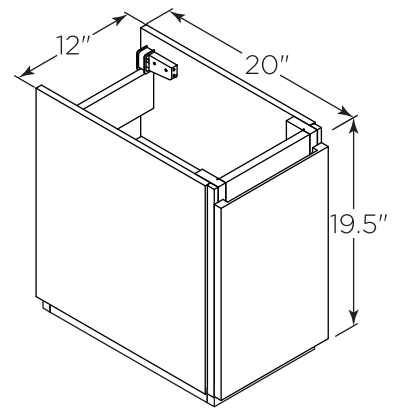

FVN31-301230ACA-FS FORMOSA INSTALLATION GUIDE

FVN31-301230ACA-FS
Vanity Front

FMR3126ACA (X2)
Mirror Front

FCT2072WH-D-CMB
Counter Top Front

FCB3130ACA (X2)
Cabinet Front

FCB3130ACA
Cabinet Back

FST3112ACA
Cabinet Front

FSF3130ACA (X2)
Cabinet Front

FSF3130ACA
Cabinet Back

FST3112ACA
Cabinet Back

NOTE: All dimensions & specifications are approximate and subject to change without notice.