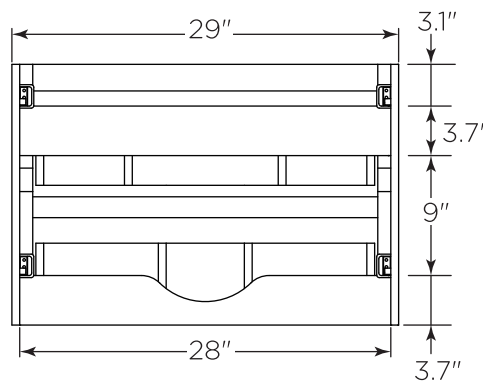

FVN31-301230ACA-FS FORMOSA INSTALLATION GUIDE

FVN31-301230ACA-FS
Vanity Front

FMR3126ACA (X2)
Mirror Front

FCT2072WH-D-CMB
Counter Top Front

FCB3130ACA (X2)
Cabinet Front

FCB3130ACA
Cabinet Back

FST3112ACA
Cabinet Front

FSF3130ACA (X2)
Cabinet Front

FSF3130ACA
Cabinet Back

FST3112ACA
Cabinet Back

NOTE: All dimensions & specifications are approximate and subject to change without notice.