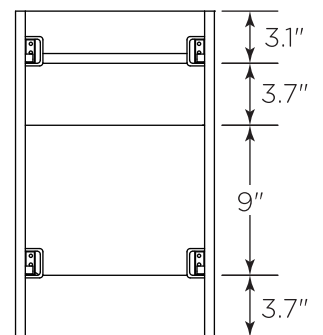

FVN31-301230ACA-FS FORMOSA INSTALLATION GUIDE

FVN31-301230ACA-FS
Vanity Front

FMR3126ACA (X2)
Mirror Front

FCT2072WH-D-CMB
Counter Top Front

FCB3130ACA (X2)
Cabinet Front

FCB3130ACA
Cabinet Back

FST3112ACA
Cabinet Front

FSF3130ACA (X2)
Cabinet Front

FSF3130ACA
Cabinet Back

FST3112ACA
Cabinet Back

NOTE: All dimensions & specifications are approximate and subject to change without notice.