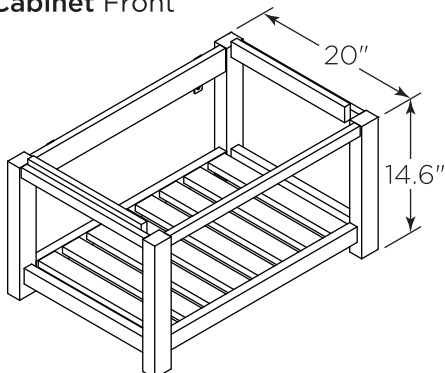

FVN31-301230ACA-FS FORMOSA INSTALLATION GUIDE

FVN31-301230ACA-FS
Vanity Front

FMR3126ACA (X2)
Mirror Front

FCT2072WH-D-CMB
Counter Top Front

FCB3130ACA (X2)
Cabinet Front

FCB3130ACA
Cabinet Back

FST3112ACA
Cabinet Front

FSF3130ACA (X2)
Cabinet Front

FSF3130ACA
Cabinet Back

FST3112ACA
Cabinet Back

NOTE: All dimensions & specifications are approximate and subject to change without notice.