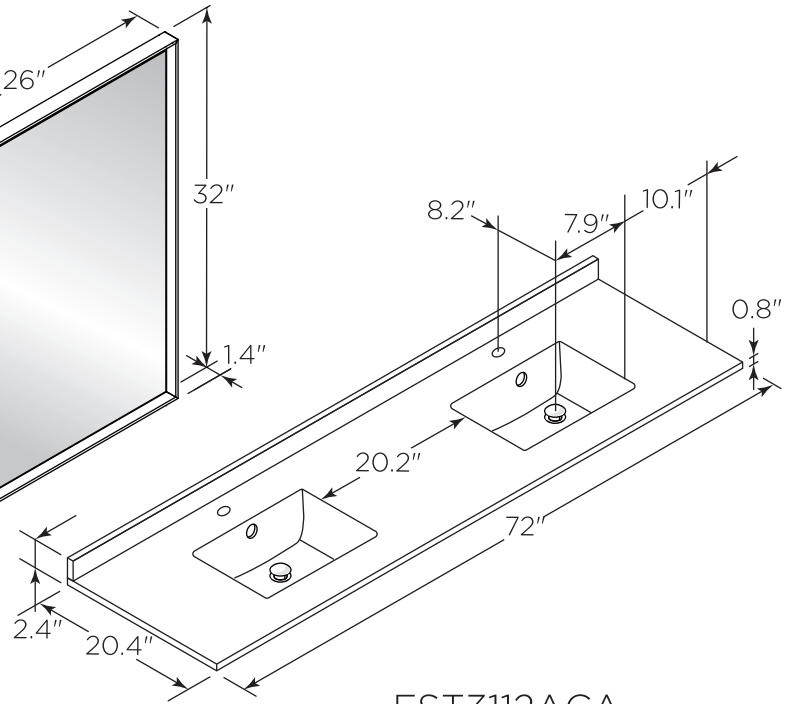

FVN31-301230ACA-FS FORMOSA INSTALLATION GUIDE

FVN31-301230ACA-FS
Vanity Front

FMR3126ACA (X2)
Mirror Front

FCT2072WH-D-CMB
Counter Top Front

FCB3130ACA (X2)
Cabinet Front

FCB3130ACA
Cabinet Back

FST3112ACA
Cabinet Front

FSF3130ACA (X2)
Cabinet Front

FSF3130ACA
Cabinet Back

FST3112ACA
Cabinet Back

NOTE: All dimensions & specifications are approximate and subject to change without notice.