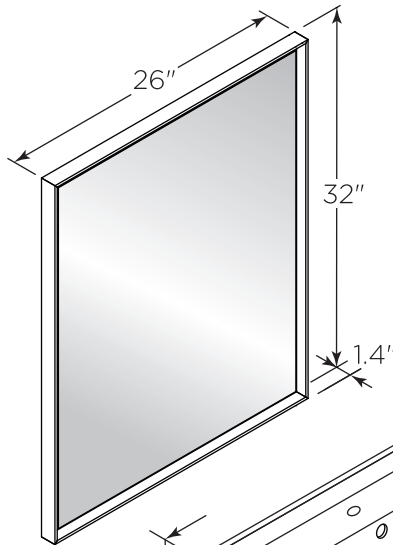

FVN31-301230ACA-FS FORMOSA INSTALLATION GUIDE

FVN31-301230ACA-FS
Vanity Front

FMR3126ACA (X2)
Mirror Front

FCT2072WH-D-CMB
Counter Top Front

FCB3130ACA (X2)
Cabinet Front

FCB3130ACA
Cabinet Back

FST3112ACA
Cabinet Front

FSF3130ACA (X2)
Cabinet Front

FSF3130ACA
Cabinet Back

FST3112ACA
Cabinet Back

NOTE: All dimensions & specifications are approximate and subject to change without notice.