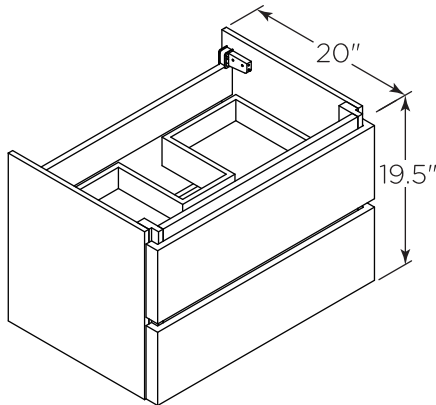

FVN31-301230ACA-FS FORMOSA INSTALLATION GUIDE

FVN31-301230ACA-FS
Vanity Front

FMR3126ACA (X2)
Mirror Front

FCT2072WH-D-CMB
Counter Top Front

FCB3130ACA (X2)
Cabinet Front

FCB3130ACA
Cabinet Back

FST3112ACA
Cabinet Front

FSF3130ACA (X2)
Cabinet Front

FSF3130ACA
Cabinet Back

FST3112ACA
Cabinet Back

NOTE: All dimensions & specifications are approximate and subject to change without notice.