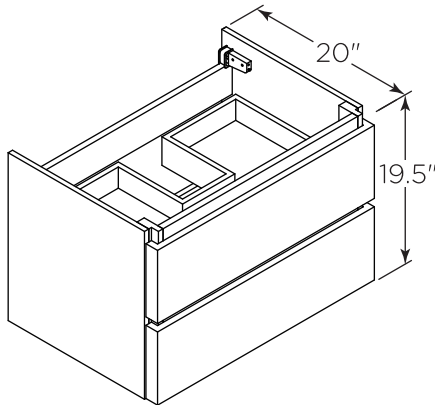

FVN31-301230ACA-FC

FORMOSA

INSTALLATION GUIDE

FVN31-301230ACA-FC
Vanity Front

FMR3126ACA (X2)
Mirror Front

FCT2072WH-D-CMB
Counter Top Front

FCB3130ACA (X2)
Cabinet Front

FCB3130ACA
Cabinet Back

FST3113ACA
Cabinet Front

FST3113ACA
Cabinet Back

FCB3131ACA (X2)
Cabinet Front

FCB3131ACA
Cabinet Back

NOTE: All dimensions & specifications are approximate and subject to change without notice.