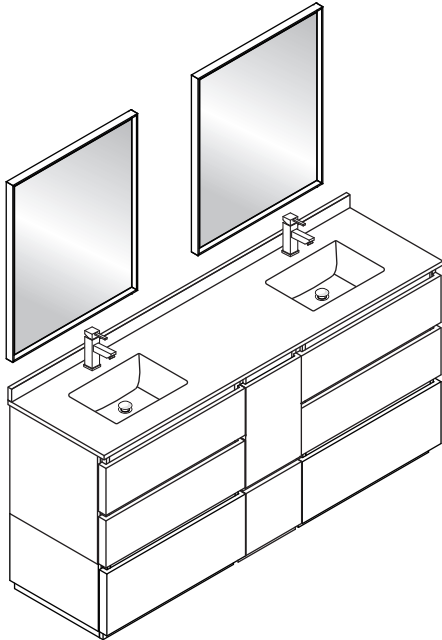

FVN31-301230ACA-FC

FORMOSA

INSTALLATION GUIDE

FVN31-301230ACA-FC
Vanity Front

FMR3126ACA (X2)
Mirror Front

FCT2072WH-D-CMB
Counter Top Front

FCB3130ACA (X2)
Cabinet Front

FCB3130ACA
Cabinet Back

FST3113ACA
Cabinet Front

FST3113ACA
Cabinet Back

FCB3131ACA (X2)
Cabinet Front

FCB3131ACA
Cabinet Back

NOTE: All dimensions & specifications are approximate and subject to change without notice.