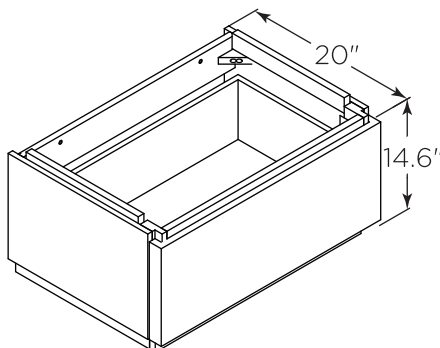

FVN31-301230ACA-FC

FORMOSA

INSTALLATION GUIDE

FVN31-301230ACA-FC
Vanity Front

FMR3126ACA (X2)
Mirror Front

FCT2072WH-D-CMB
Counter Top Front

FCB3130ACA (X2)
Cabinet Front

FCB3130ACA
Cabinet Back

FST3113ACA
Cabinet Front

FST3113ACA
Cabinet Back

FCB3131ACA (X2)
Cabinet Front

FCB3131ACA
Cabinet Back

NOTE: All dimensions & specifications are approximate and subject to change without notice.