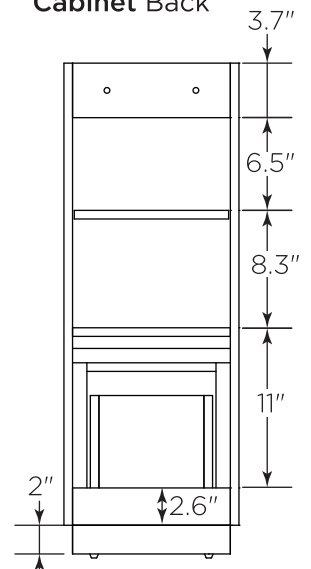

FVN31-301230ACA-FC

FORMOSA

INSTALLATION GUIDE

FVN31-301230ACA-FC
Vanity Front

FMR3126ACA (X2)
Mirror Front

FCT2072WH-D-CMB
Counter Top Front

FCB3130ACA (X2)
Cabinet Front

FCB3130ACA
Cabinet Back

FST3113ACA
Cabinet Front

FST3113ACA
Cabinet Back

FCB3131ACA (X2)
Cabinet Front

FCB3131ACA
Cabinet Back

NOTE: All dimensions & specifications are approximate and subject to change without notice.