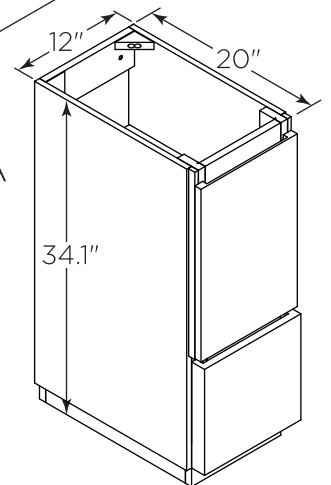

FVN31-301230ACA-FC

FORMOSA

INSTALLATION GUIDE

FVN31-301230ACA-FC
Vanity Front

FMR3126ACA (X2)
Mirror Front

FCT2072WH-D-CMB
Counter Top Front

FCB3130ACA (X2)
Cabinet Front

FCB3130ACA
Cabinet Back

FST3113ACA
Cabinet Front

FST3113ACA
Cabinet Back

FCB3131ACA (X2)
Cabinet Front

FCB3131ACA
Cabinet Back

NOTE: All dimensions & specifications are approximate and subject to change without notice.