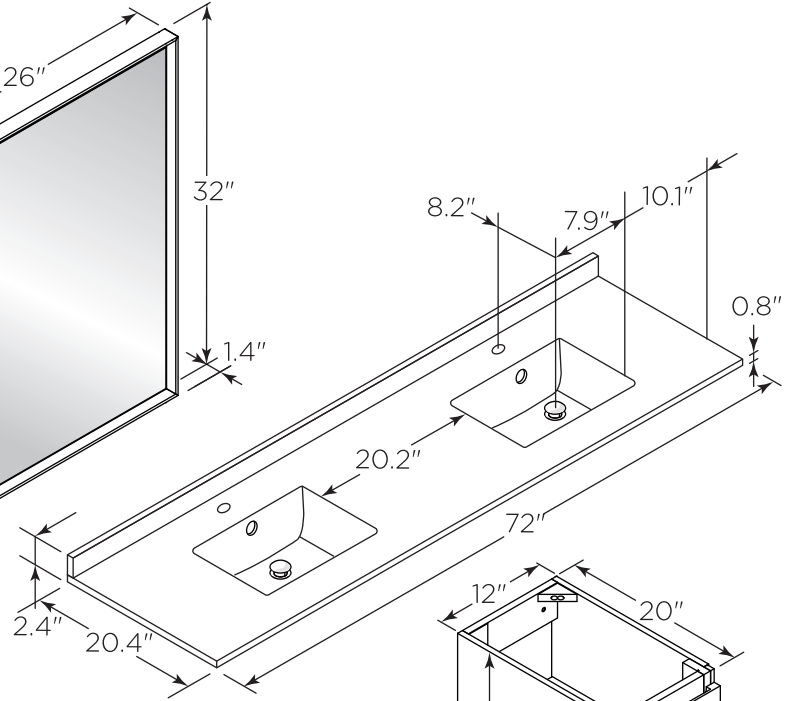

FVN31-301230ACA-FC

FORMOSA

INSTALLATION GUIDE

FVN31-301230ACA-FC
Vanity Front

FMR3126ACA (X2)
Mirror Front

FCT2072WH-D-CMB
Counter Top Front

FCB3130ACA (X2)
Cabinet Front

FCB3130ACA
Cabinet Back

FST3113ACA
Cabinet Front

FST3113ACA
Cabinet Back

FCB3131ACA (X2)
Cabinet Front

FCB3131ACA
Cabinet Back

NOTE: All dimensions & specifications are approximate and subject to change without notice.