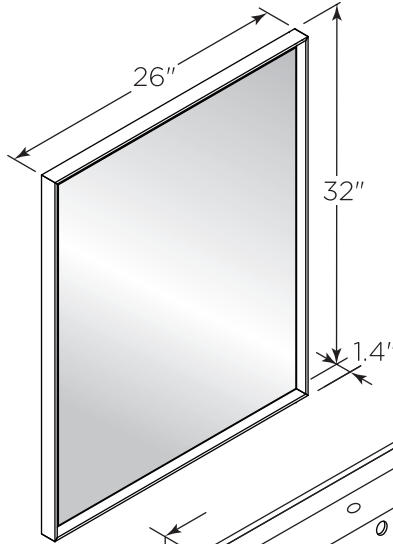

FVN31-301230ACA-FC

FORMOSA

INSTALLATION GUIDE

FVN31-301230ACA-FC
Vanity Front

FMR3126ACA (X2)
Mirror Front

FCT2072WH-D-CMB
Counter Top Front

FCB3130ACA (X2)
Cabinet Front

FCB3130ACA
Cabinet Back

FST3113ACA
Cabinet Front

FST3113ACA
Cabinet Back

FCB3131ACA (X2)
Cabinet Front

FCB3131ACA
Cabinet Back

NOTE: All dimensions & specifications are approximate and subject to change without notice.