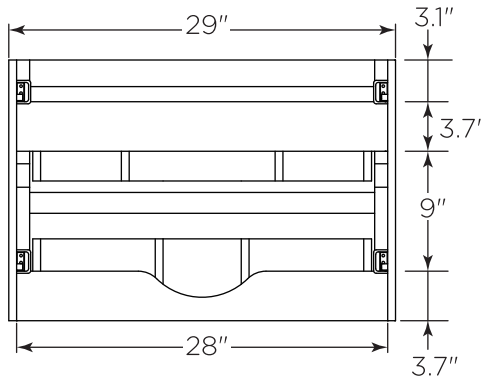

FVN31-301230ACA-FC

FORMOSA

INSTALLATION GUIDE

FVN31-301230ACA-FC
Vanity Front

FMR3126ACA (X2)
Mirror Front

FCT2072WH-D-CMB
Counter Top Front

FCB3130ACA (X2)
Cabinet Front

FCB3130ACA
Cabinet Back

FST3113ACA
Cabinet Front

FST3113ACA
Cabinet Back

FCB3131ACA (X2)
Cabinet Front

FCB3131ACA
Cabinet Back

NOTE: All dimensions & specifications are approximate and subject to change without notice.