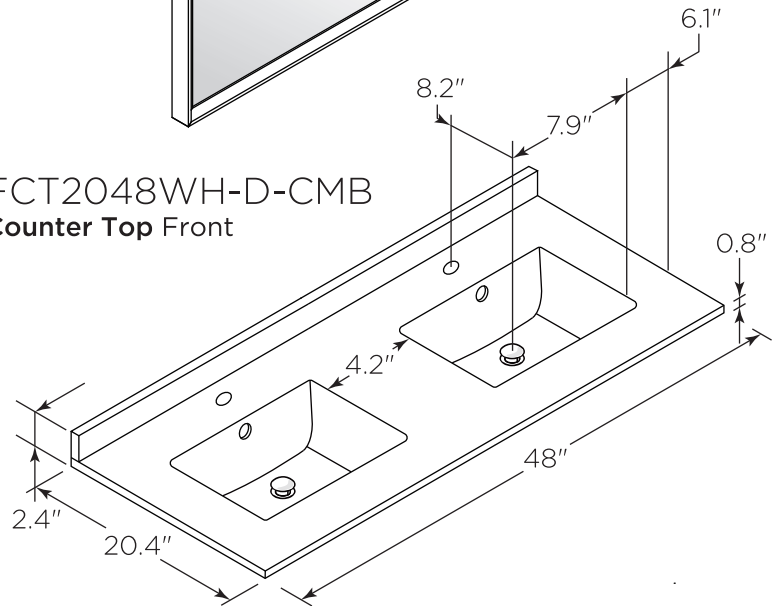

# FVN31-2424ACA FORMOSA INSTALLATION GUIDE

FVN31-2424ACA  
Vanity Front

FMR3120ACA (X2)  
Mirror Front

FCT2048WH-D-CMB  
Counter Top Front

FCB3124ACA (X2)  
Cabinet Front

FCB3124ACA  
Cabinet Back

**NOTE:** All dimensions & specifications are approximate and subject to change without notice.