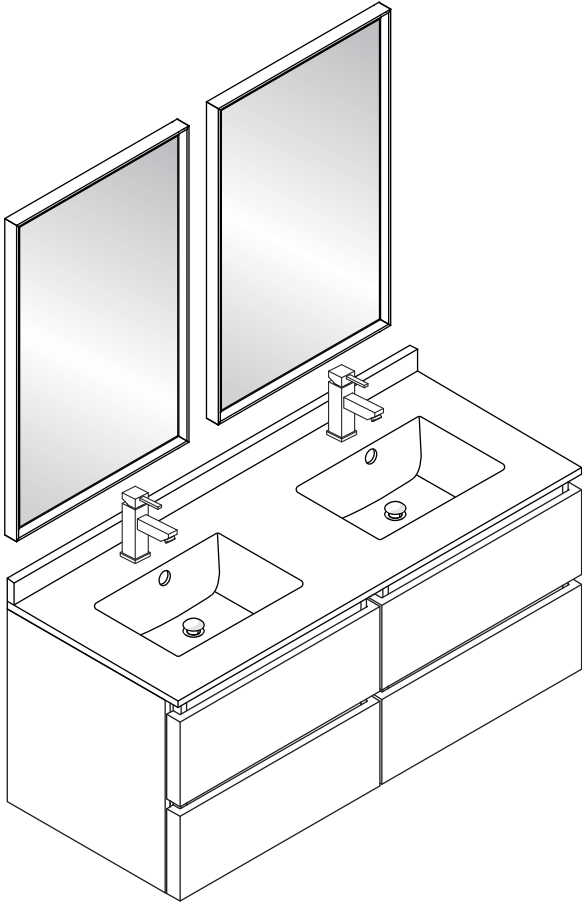

# FVN31-2424ACA FORMOSA INSTALLATION GUIDE

FVN31-2424ACA  
Vanity Front

FMR3120ACA (X2)  
Mirror Front

FCT2048WH-D-CMB  
Counter Top Front

FCB3124ACA (X2)  
Cabinet Front

FCB3124ACA  
Cabinet Back

**NOTE:** All dimensions & specifications are approximate and subject to change without notice.