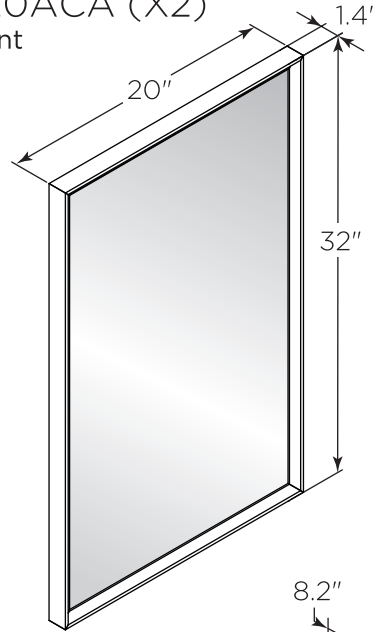

# FVN31-2424ACA FORMOSA INSTALLATION GUIDE

FVN31-2424ACA  
Vanity Front

FMR3120ACA (X2)  
Mirror Front

FCT2048WH-D-CMB  
Counter Top Front

FCB3124ACA (X2)  
Cabinet Front

FCB3124ACA  
Cabinet Back

**NOTE:** All dimensions & specifications are approximate and subject to change without notice.