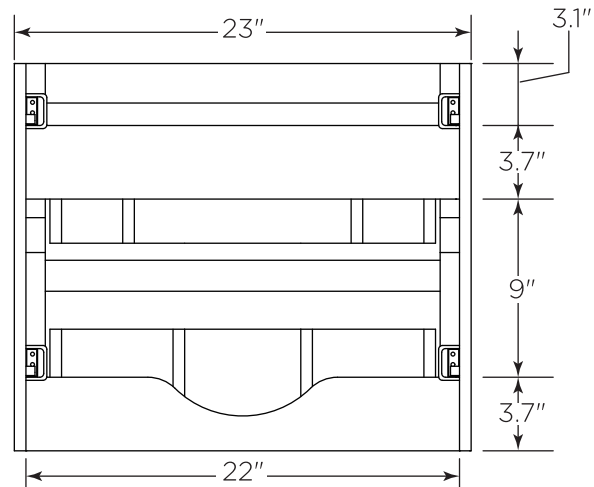

# FVN31-2424ACA FORMOSA INSTALLATION GUIDE

FVN31-2424ACA  
Vanity Front

FMR3120ACA (X2)  
Mirror Front

FCT2048WH-D-CMB  
Counter Top Front

FCB3124ACA (X2)  
Cabinet Front

FCB3124ACA  
Cabinet Back

**NOTE:** All dimensions & specifications are approximate and subject to change without notice.