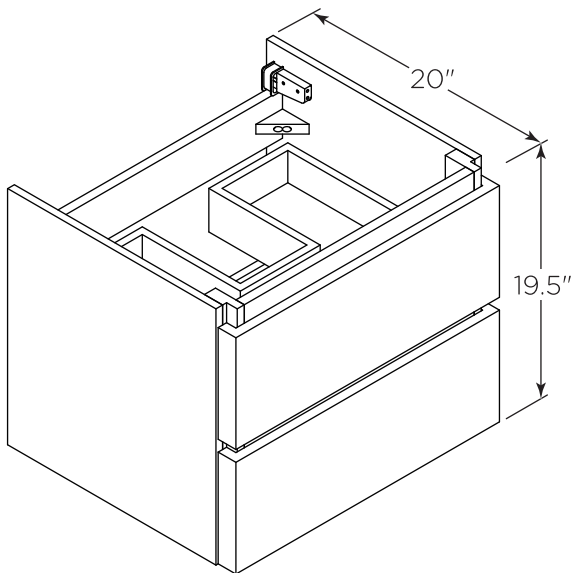

# FVN31-2424ACA FORMOSA INSTALLATION GUIDE

FVN31-2424ACA  
Vanity Front

FMR3120ACA (X2)  
Mirror Front

FCT2048WH-D-CMB  
Counter Top Front

FCB3124ACA (X2)  
Cabinet Front

FCB3124ACA  
Cabinet Back

**NOTE:** All dimensions & specifications are approximate and subject to change without notice.