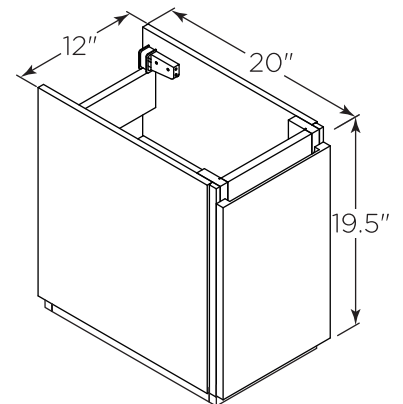

# FVN31-241224ACA FORMOSA INSTALLATION GUIDE

FVN31-241224ACA  
Vanity Front

FMR3120ACA (X2)  
Mirror Front

FCT2060WH-D-CMB  
Counter Top Front

FST3112ACA  
Cabinet Front

FCB3124ACA (X2)  
Cabinet Front

FCB3124ACA  
Cabinet Back

FST3112ACA  
Cabinet Back

**NOTE:** All dimensions & specifications are approximate and subject to change without notice.