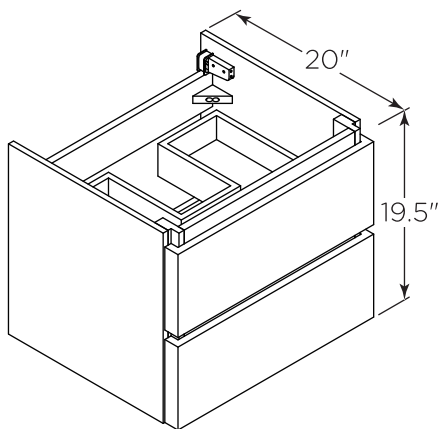

# FVN31-241224ACA FORMOSA INSTALLATION GUIDE

FVN31-241224ACA  
Vanity Front

FMR3120ACA (X2)  
Mirror Front

FCT2060WH-D-CMB  
Counter Top Front

FST3112ACA  
Cabinet Front

FCB3124ACA (X2)  
Cabinet Front

FCB3124ACA  
Cabinet Back

FST3112ACA  
Cabinet Back

**NOTE:** All dimensions & specifications are approximate and subject to change without notice.