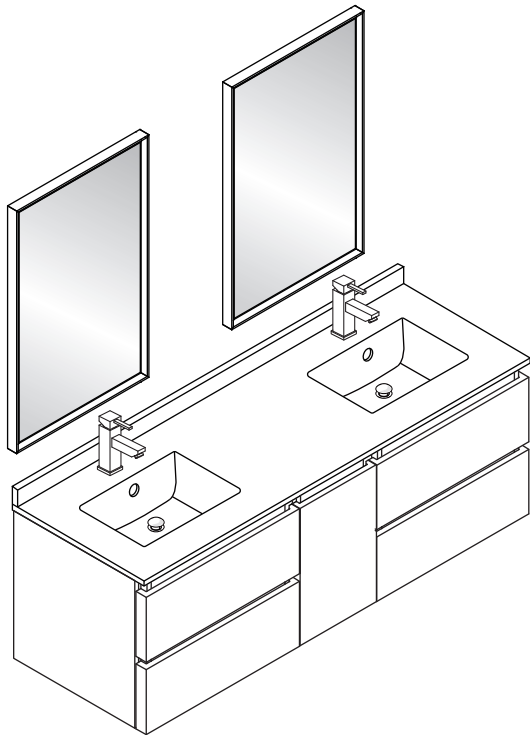

# FVN31-241224ACA FORMOSA INSTALLATION GUIDE

FVN31-241224ACA  
Vanity Front

FMR3120ACA (X2)  
Mirror Front

FCT2060WH-D-CMB  
Counter Top Front

FST3112ACA  
Cabinet Front

FCB3124ACA (X2)  
Cabinet Front

FCB3124ACA  
Cabinet Back

FST3112ACA  
Cabinet Back

**NOTE:** All dimensions & specifications are approximate and subject to change without notice.