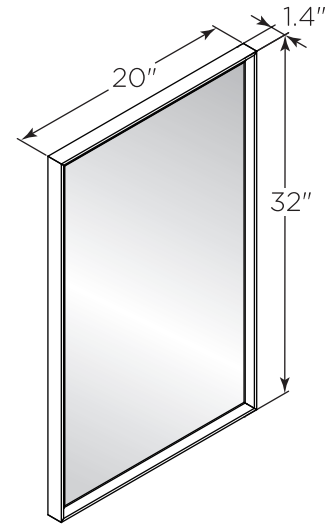

# FVN31-241224ACA FORMOSA INSTALLATION GUIDE

FVN31-241224ACA  
Vanity Front

FMR3120ACA (X2)  
Mirror Front

FCT2060WH-D-CMB  
Counter Top Front

FST3112ACA  
Cabinet Front

FCB3124ACA (X2)  
Cabinet Front

FCB3124ACA  
Cabinet Back

FST3112ACA  
Cabinet Back

**NOTE:** All dimensions & specifications are approximate and subject to change without notice.