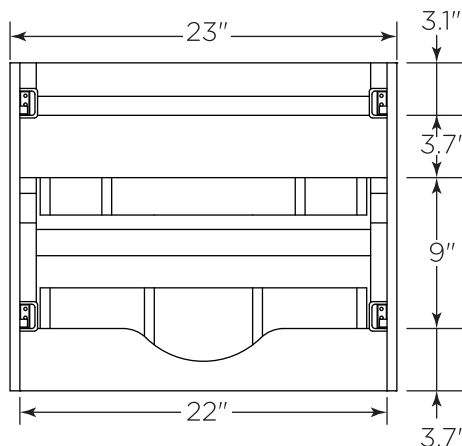

# FVN31-241224ACA FORMOSA INSTALLATION GUIDE

FVN31-241224ACA  
Vanity Front

FMR3120ACA (X2)  
Mirror Front

FCT2060WH-D-CMB  
Counter Top Front

FST3112ACA  
Cabinet Front

FCB3124ACA (X2)  
Cabinet Front

FCB3124ACA  
Cabinet Back

FST3112ACA  
Cabinet Back

**NOTE:** All dimensions & specifications are approximate and subject to change without notice.