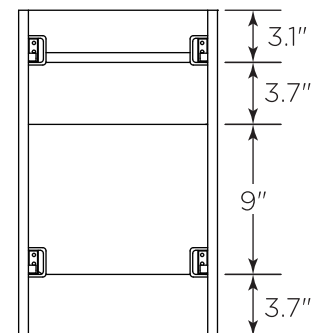

# FVN31-241224ACA FORMOSA INSTALLATION GUIDE

FVN31-241224ACA  
Vanity Front

FMR3120ACA (X2)  
Mirror Front

FCT2060WH-D-CMB  
Counter Top Front

FST3112ACA  
Cabinet Front

FCB3124ACA (X2)  
Cabinet Front

FCB3124ACA  
Cabinet Back

FST3112ACA  
Cabinet Back

**NOTE:** All dimensions & specifications are approximate and subject to change without notice.