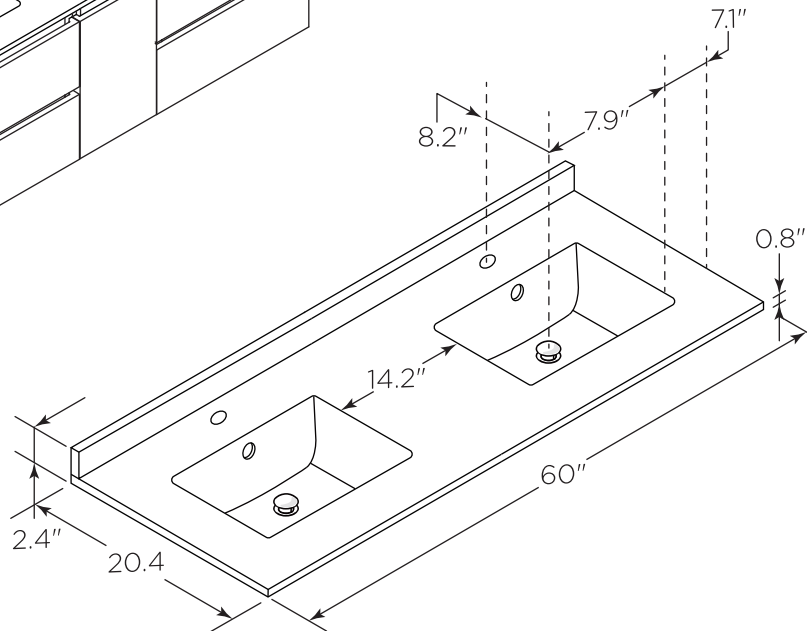

# FVN31-241224ACA FORMOSA INSTALLATION GUIDE

FVN31-241224ACA  
Vanity Front

FMR3120ACA (X2)  
Mirror Front

FCT2060WH-D-CMB  
Counter Top Front

FST3112ACA  
Cabinet Front

FCB3124ACA (X2)  
Cabinet Front

FCB3124ACA  
Cabinet Back

FST3112ACA  
Cabinet Back

**NOTE:** All dimensions & specifications are approximate and subject to change without notice.