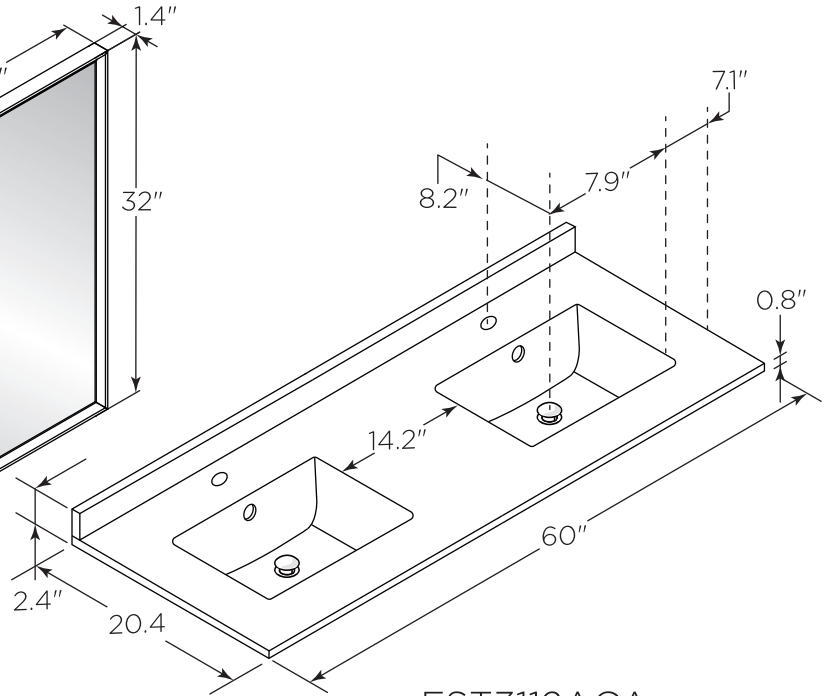

FVN31-241224ACA-FS

FORMOSA

INSTALLATION GUIDE

FVN31-241224ACA-FS
Vanity Front

FMR3120ACA (X2)
Mirror Front

FCT2061WH-D-CMB
Counter Top Front

FCB3124ACA (X2)
Cabinet Front

FCB3124ACA
Cabinet Back

FST3112ACA
Cabinet Front

FSF3124ACA (X2)
Cabinet Front

FSF3124ACA
Cabinet Back

FST3112ACA
Cabinet Back

NOTE: All dimensions & specifications are approximate and subject to change without notice.