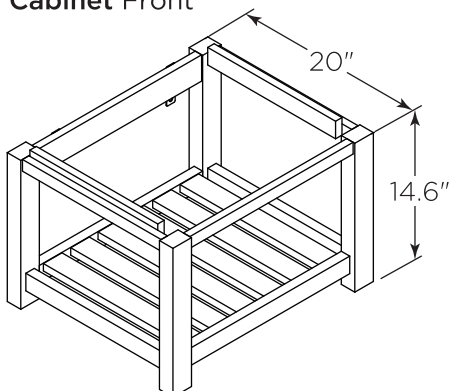

FVN31-241224ACA-FS

FORMOSA

INSTALLATION GUIDE

FVN31-241224ACA-FS
Vanity Front

FMR3120ACA (X2)
Mirror Front

FCT2061WH-D-CMB
Counter Top Front

FCB3124ACA (X2)
Cabinet Front

FCB3124ACA
Cabinet Back

FST3112ACA
Cabinet Front

FSF3124ACA (X2)
Cabinet Front

FSF3124ACA
Cabinet Back

FST3112ACA
Cabinet Back

NOTE: All dimensions & specifications are approximate and subject to change without notice.