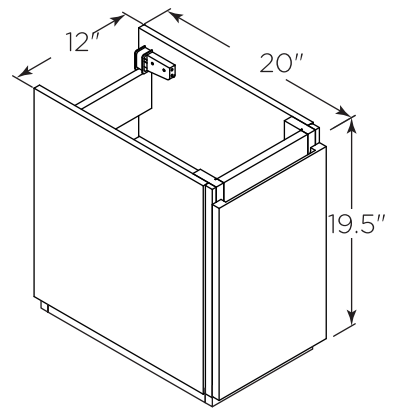

FVN31-241224ACA-FS

FORMOSA

INSTALLATION GUIDE

FVN31-241224ACA-FS
Vanity Front

FMR3120ACA (X2)
Mirror Front

FCT2061WH-D-CMB
Counter Top Front

FCB3124ACA (X2)
Cabinet Front

FCB3124ACA
Cabinet Back

FST3112ACA
Cabinet Front

FSF3124ACA (X2)
Cabinet Front

FSF3124ACA
Cabinet Back

FST3112ACA
Cabinet Back

NOTE: All dimensions & specifications are approximate and subject to change without notice.