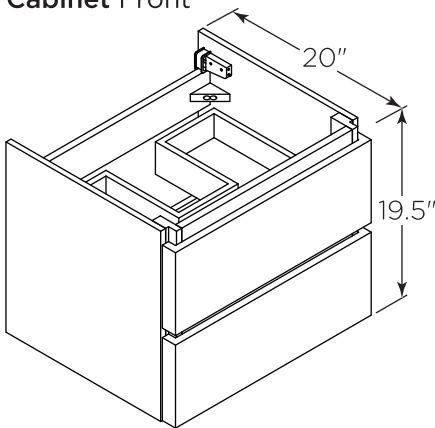

FVN31-241224ACA-FS

FORMOSA

INSTALLATION GUIDE

FVN31-241224ACA-FS
Vanity Front

FMR3120ACA (X2)
Mirror Front

FCT2061WH-D-CMB
Counter Top Front

FCB3124ACA (X2)
Cabinet Front

FCB3124ACA
Cabinet Back

FST3112ACA
Cabinet Front

FSF3124ACA (X2)
Cabinet Front

FSF3124ACA
Cabinet Back

FST3112ACA
Cabinet Back

NOTE: All dimensions & specifications are approximate and subject to change without notice.