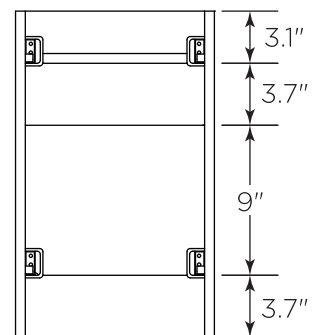

FVN31-241224ACA-FS

FORMOSA

INSTALLATION GUIDE

FVN31-241224ACA-FS
Vanity Front

FMR3120ACA (X2)
Mirror Front

FCT2061WH-D-CMB
Counter Top Front

FCB3124ACA (X2)
Cabinet Front

FCB3124ACA
Cabinet Back

FST3112ACA
Cabinet Front

FSF3124ACA (X2)
Cabinet Front

FSF3124ACA
Cabinet Back

FST3112ACA
Cabinet Back

NOTE: All dimensions & specifications are approximate and subject to change without notice.