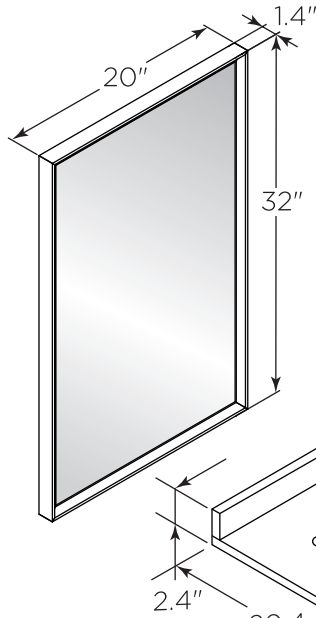

FVN31-241224ACA-FS

FORMOSA

INSTALLATION GUIDE

FVN31-241224ACA-FS
Vanity Front

FMR3120ACA (X2)
Mirror Front

FCT2061WH-D-CMB
Counter Top Front

FCB3124ACA (X2)
Cabinet Front

FCB3124ACA
Cabinet Back

FST3112ACA
Cabinet Front

FSF3124ACA (X2)
Cabinet Front

FSF3124ACA
Cabinet Back

FST3112ACA
Cabinet Back

NOTE: All dimensions & specifications are approximate and subject to change without notice.