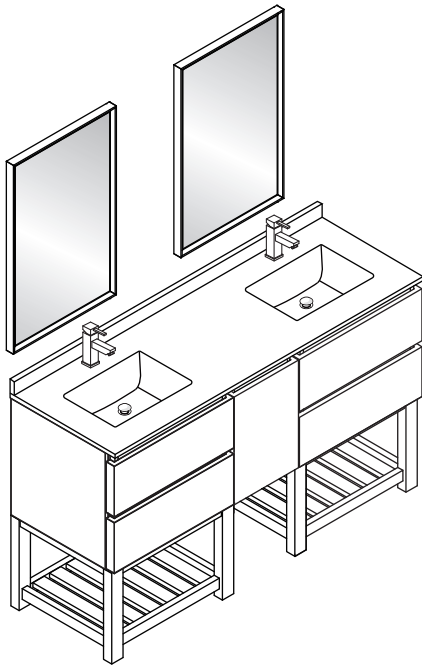

FVN31-241224ACA-FS

FORMOSA

INSTALLATION GUIDE

FVN31-241224ACA-FS
Vanity Front

FMR3120ACA (X2)
Mirror Front

FCT2061WH-D-CMB
Counter Top Front

FCB3124ACA (X2)
Cabinet Front

FCB3124ACA
Cabinet Back

FST3112ACA
Cabinet Front

FSF3124ACA (X2)
Cabinet Front

FSF3124ACA
Cabinet Back

FST3112ACA
Cabinet Back

NOTE: All dimensions & specifications are approximate and subject to change without notice.