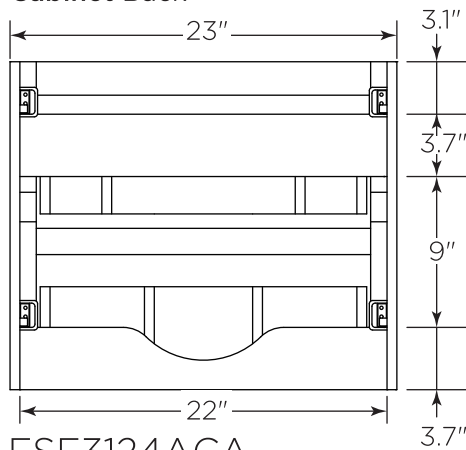

FVN31-241224ACA-FS

FORMOSA

INSTALLATION GUIDE

FVN31-241224ACA-FS
Vanity Front

FMR3120ACA (X2)
Mirror Front

FCT2061WH-D-CMB
Counter Top Front

FCB3124ACA (X2)
Cabinet Front

FCB3124ACA
Cabinet Back

FST3112ACA
Cabinet Front

FSF3124ACA (X2)
Cabinet Front

FSF3124ACA
Cabinet Back

FST3112ACA
Cabinet Back

NOTE: All dimensions & specifications are approximate and subject to change without notice.