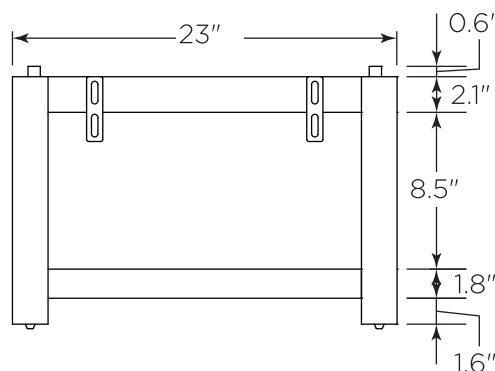

FVN31-241224ACA-FS

FORMOSA

INSTALLATION GUIDE

FVN31-241224ACA-FS
Vanity Front

FMR3120ACA (X2)
Mirror Front

FCT2061WH-D-CMB
Counter Top Front

FCB3124ACA (X2)
Cabinet Front

FCB3124ACA
Cabinet Back

FST3112ACA
Cabinet Front

FSF3124ACA (X2)
Cabinet Front

FSF3124ACA
Cabinet Back

FST3112ACA
Cabinet Back

NOTE: All dimensions & specifications are approximate and subject to change without notice.