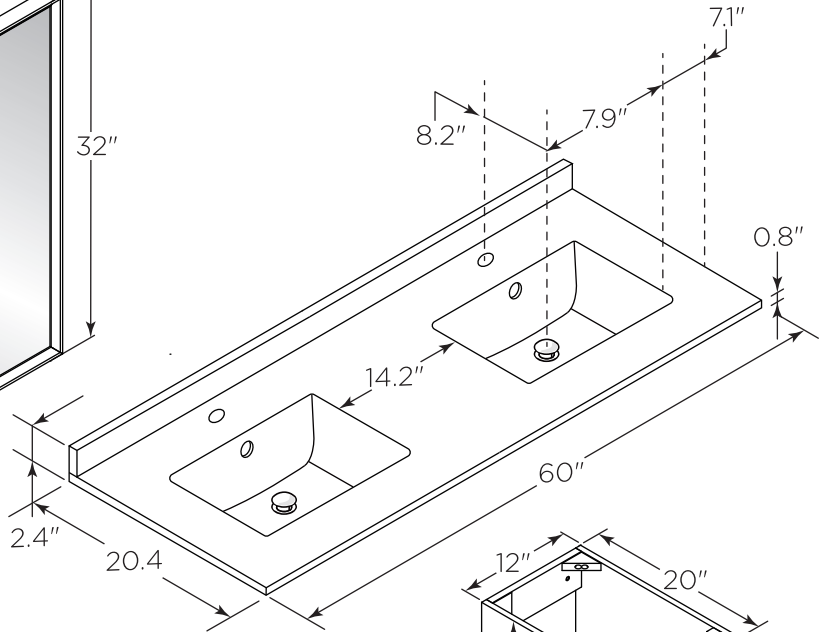

FVN31-241224ACA-FC

FORMOSA

INSTALLATION GUIDE

FVN31-241224ACA-FC
Vanity Front

FMR3120ACA (X2)
Mirror Front

FCT2060WH-D-CMB
Counter Top Front

FCB3124ACA (X2)
Cabinet Front

FCB3124ACA
Cabinet Back

FST3113ACA
Cabinet Front

FST3113ACA
Cabinet Back

FCB3125ACA (X2)
Cabinet Front

FCB3125ACA
Cabinet Back

NOTE: All dimensions & specifications are approximate and subject to change without notice.