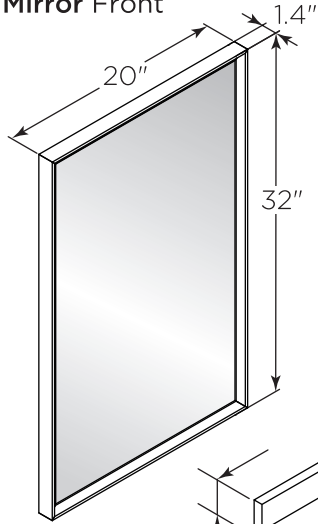

FVN31-241224ACA-FC

FORMOSA

INSTALLATION GUIDE

FVN31-241224ACA-FC
Vanity Front

FMR3120ACA (X2)
Mirror Front

FCT2060WH-D-CMB
Counter Top Front

FCB3124ACA (X2)
Cabinet Front

FCB3124ACA
Cabinet Back

FST3113ACA
Cabinet Front

FST3113ACA
Cabinet Back

FCB3125ACA (X2)
Cabinet Front

FCB3125ACA
Cabinet Back

NOTE: All dimensions & specifications are approximate and subject to change without notice.