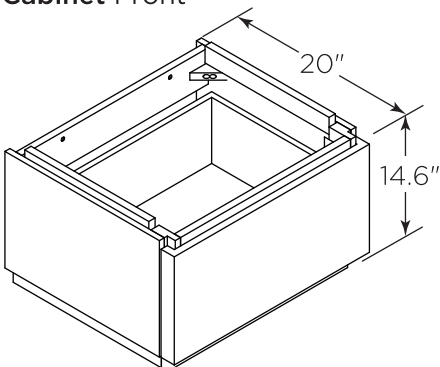

FVN31-241224ACA-FC

FORMOSA

INSTALLATION GUIDE

FVN31-241224ACA-FC
Vanity Front

FMR3120ACA (X2)
Mirror Front

FCT2060WH-D-CMB
Counter Top Front

FCB3124ACA (X2)
Cabinet Front

FCB3124ACA
Cabinet Back

FST3113ACA
Cabinet Front

FST3113ACA
Cabinet Back

FCB3125ACA (X2)
Cabinet Front

FCB3125ACA
Cabinet Back

NOTE: All dimensions & specifications are approximate and subject to change without notice.