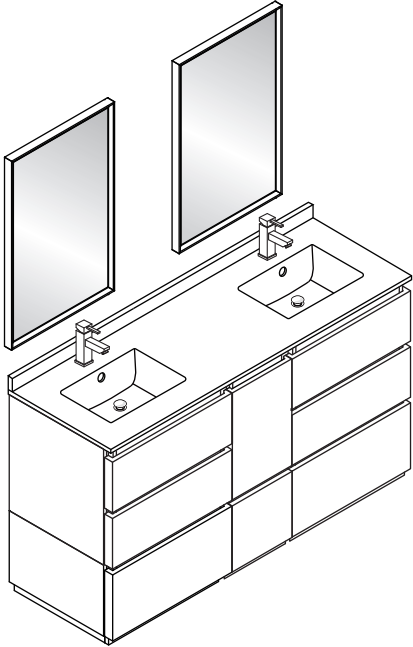

FVN31-241224ACA-FC

FORMOSA

INSTALLATION GUIDE

FVN31-241224ACA-FC
Vanity Front

FMR3120ACA (X2)
Mirror Front

FCT2060WH-D-CMB
Counter Top Front

FCB3124ACA (X2)
Cabinet Front

FCB3124ACA
Cabinet Back

FST3113ACA
Cabinet Front

FST3113ACA
Cabinet Back

FCB3125ACA (X2)
Cabinet Front

FCB3125ACA
Cabinet Back

NOTE: All dimensions & specifications are approximate and subject to change without notice.