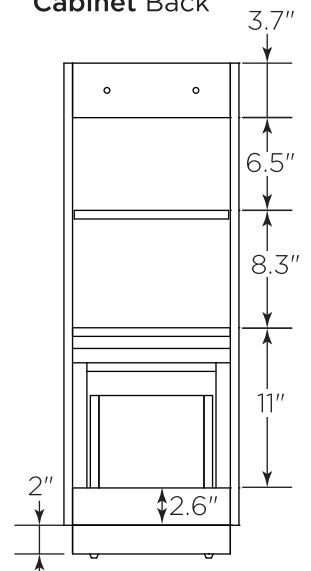

FVN31-241224ACA-FC

FORMOSA

INSTALLATION GUIDE

FVN31-241224ACA-FC
Vanity Front

FMR3120ACA (X2)
Mirror Front

FCT2060WH-D-CMB
Counter Top Front

FCB3124ACA (X2)
Cabinet Front

FCB3124ACA
Cabinet Back

FST3113ACA
Cabinet Front

FST3113ACA
Cabinet Back

FCB3125ACA (X2)
Cabinet Front

FCB3125ACA
Cabinet Back

NOTE: All dimensions & specifications are approximate and subject to change without notice.