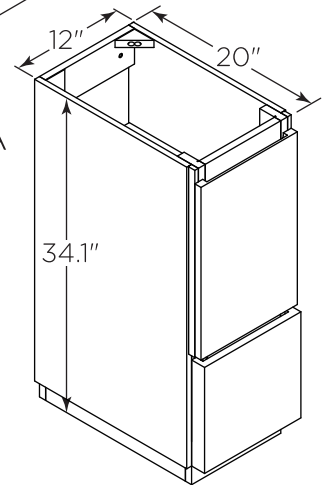

FVN31-241224ACA-FC

FORMOSA

INSTALLATION GUIDE

FVN31-241224ACA-FC
Vanity Front

FMR3120ACA (X2)
Mirror Front

FCT2060WH-D-CMB
Counter Top Front

FCB3124ACA (X2)
Cabinet Front

FCB3124ACA
Cabinet Back

FST3113ACA
Cabinet Front

FST3113ACA
Cabinet Back

FCB3125ACA (X2)
Cabinet Front

FCB3125ACA
Cabinet Back

NOTE: All dimensions & specifications are approximate and subject to change without notice.