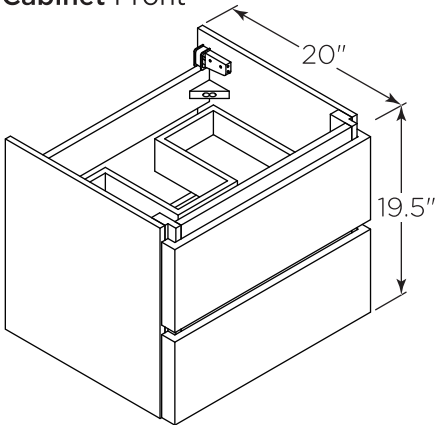

FVN31-241224ACA-FC

FORMOSA

INSTALLATION GUIDE

FVN31-241224ACA-FC
Vanity Front

FMR3120ACA (X2)
Mirror Front

FCT2060WH-D-CMB
Counter Top Front

FCB3124ACA (X2)
Cabinet Front

FCB3124ACA
Cabinet Back

FST3113ACA
Cabinet Front

FST3113ACA
Cabinet Back

FCB3125ACA (X2)
Cabinet Front

FCB3125ACA
Cabinet Back

NOTE: All dimensions & specifications are approximate and subject to change without notice.