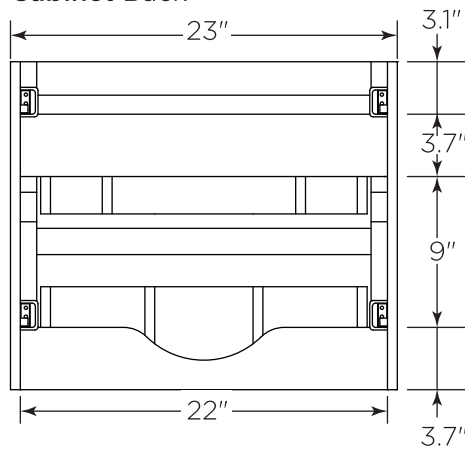

FVN31-241224ACA-FC

FORMOSA

INSTALLATION GUIDE

FVN31-241224ACA-FC
Vanity Front

FMR3120ACA (X2)
Mirror Front

FCT2060WH-D-CMB
Counter Top Front

FCB3124ACA (X2)
Cabinet Front

FCB3124ACA
Cabinet Back

FST3113ACA
Cabinet Front

FST3113ACA
Cabinet Back

FCB3125ACA (X2)
Cabinet Front

FCB3125ACA
Cabinet Back

NOTE: All dimensions & specifications are approximate and subject to change without notice.