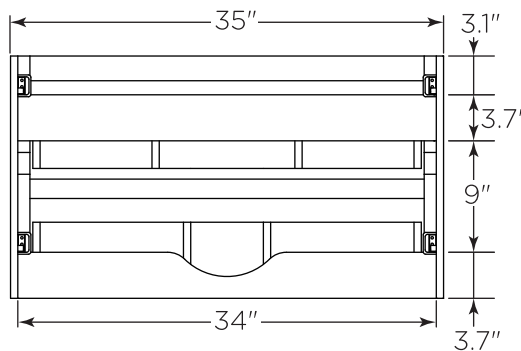

FVN31-123612ACA-FC

FORMOSA

INSTALLATION GUIDE

FVN31-123612ACA-FC
Vanity Front

FMR3132ACA
Mirror Front

FCT2060WH-S-CMB
Counter Top Front

FST3113ACA (X2)
Cabinet Front

FCB3136ACA
Cabinet Front

FCB3136ACA
Cabinet Back

FST3113ACA
Cabinet Back

FCB3137ACA
Cabinet Front

FCB3137ACA
Cabinet Back

NOTE: All dimensions & specifications are approximate and subject to change without notice.