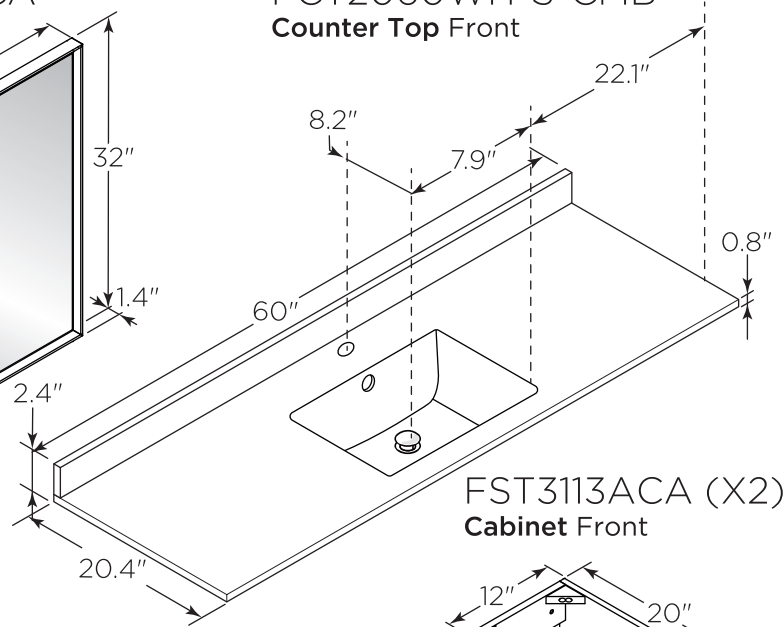

FVN31-123612ACA-FC

FORMOSA

INSTALLATION GUIDE

FVN31-123612ACA-FC
Vanity Front

FMR3132ACA
Mirror Front

FCT2060WH-S-CMB
Counter Top Front

FST3113ACA (X2)
Cabinet Front

FCB3136ACA
Cabinet Front

FCB3136ACA
Cabinet Back

FST3113ACA
Cabinet Back

FCB3137ACA
Cabinet Front

FCB3137ACA
Cabinet Back

NOTE: All dimensions & specifications are approximate and subject to change without notice.