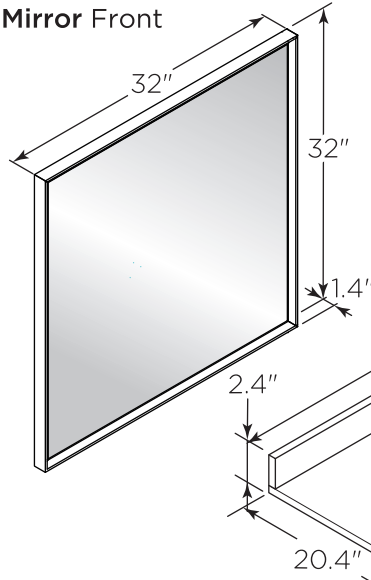

FVN31-123612ACA-FC

FORMOSA

INSTALLATION GUIDE

FVN31-123612ACA-FC
Vanity Front

FMR3132ACA
Mirror Front

FCT2060WH-S-CMB
Counter Top Front

FST3113ACA (X2)
Cabinet Front

FCB3136ACA
Cabinet Front

FCB3136ACA
Cabinet Back

FST3113ACA
Cabinet Back

FCB3137ACA
Cabinet Front

FCB3137ACA
Cabinet Back

NOTE: All dimensions & specifications are approximate and subject to change without notice.