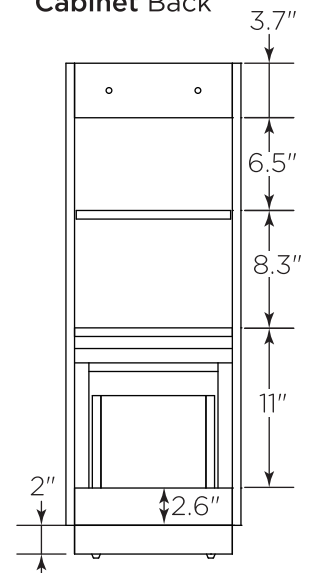

FVN31-123612ACA-FC

FORMOSA

INSTALLATION GUIDE

FVN31-123612ACA-FC
Vanity Front

FMR3132ACA
Mirror Front

FCT2060WH-S-CMB
Counter Top Front

FST3113ACA (X2)
Cabinet Front

FCB3136ACA
Cabinet Front

FCB3136ACA
Cabinet Back

FST3113ACA
Cabinet Back

FCB3137ACA
Cabinet Front

FCB3137ACA
Cabinet Back

NOTE: All dimensions & specifications are approximate and subject to change without notice.