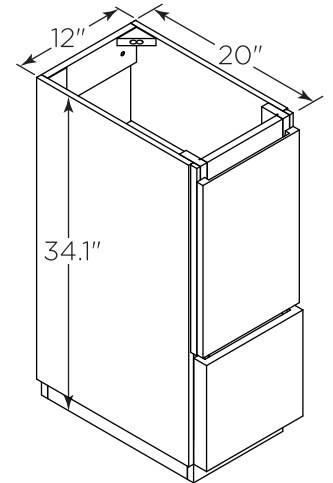

FVN31-123612ACA-FC

FORMOSA

INSTALLATION GUIDE

FVN31-123612ACA-FC
Vanity Front

FMR3132ACA
Mirror Front

FCT2060WH-S-CMB
Counter Top Front

FST3113ACA (X2)
Cabinet Front

FCB3136ACA
Cabinet Front

FCB3136ACA
Cabinet Back

FST3113ACA
Cabinet Back

FCB3137ACA
Cabinet Front

FCB3137ACA
Cabinet Back

NOTE: All dimensions & specifications are approximate and subject to change without notice.