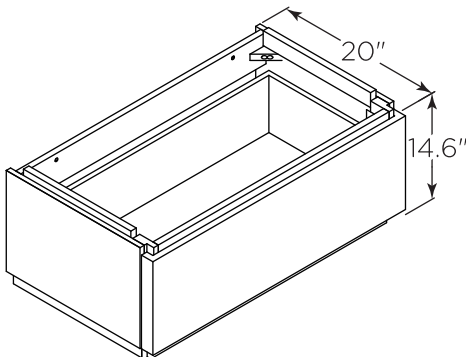

FVN31-123612ACA-FC

FORMOSA

INSTALLATION GUIDE

FVN31-123612ACA-FC
Vanity Front

FMR3132ACA
Mirror Front

FCT2060WH-S-CMB
Counter Top Front

FST3113ACA (X2)
Cabinet Front

FCB3136ACA
Cabinet Front

FCB3136ACA
Cabinet Back

FST3113ACA
Cabinet Back

FCB3137ACA
Cabinet Front

FCB3137ACA
Cabinet Back

NOTE: All dimensions & specifications are approximate and subject to change without notice.