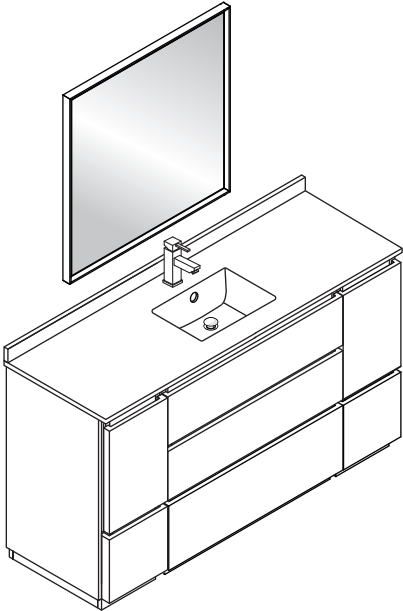

FVN31-123612ACA-FC

FORMOSA

INSTALLATION GUIDE

FVN31-123612ACA-FC
Vanity Front

FMR3132ACA
Mirror Front

FCT2060WH-S-CMB
Counter Top Front

FST3113ACA (X2)
Cabinet Front

FCB3136ACA
Cabinet Front

FCB3136ACA
Cabinet Back

FST3113ACA
Cabinet Back

FCB3137ACA
Cabinet Front

FCB3137ACA
Cabinet Back

NOTE: All dimensions & specifications are approximate and subject to change without notice.