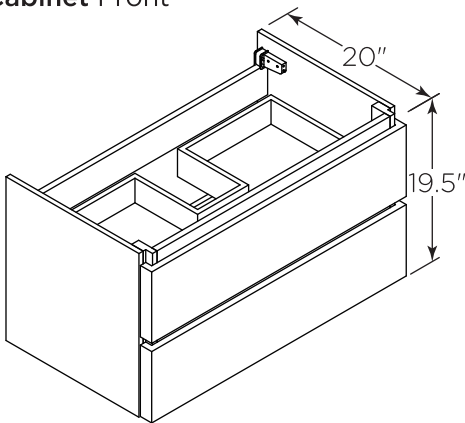

FVN31-123612ACA-FC

FORMOSA

INSTALLATION GUIDE

FVN31-123612ACA-FC
Vanity Front

FMR3132ACA
Mirror Front

FCT2060WH-S-CMB
Counter Top Front

FST3113ACA (X2)
Cabinet Front

FCB3136ACA
Cabinet Front

FCB3136ACA
Cabinet Back

FST3113ACA
Cabinet Back

FCB3137ACA
Cabinet Front

FCB3137ACA
Cabinet Back

NOTE: All dimensions & specifications are approximate and subject to change without notice.