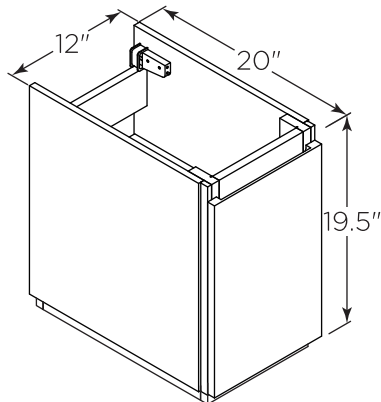

FVN31-123012ACA FORMOSA INSTALLATION GUIDE

FVN31-123012ACA
Vanity Front

FMR3126ACA
Mirror Front

FCT2054WH-CMB
Counter Top Front

FCB3130ACA
Cabinet Front

FCB3130ACA
Cabinet Back

FST3112ACA (X2)
Cabinet Front

FST3112ACA
Cabinet Back

NOTE: All dimensions & specifications are approximate and subject to change without notice.