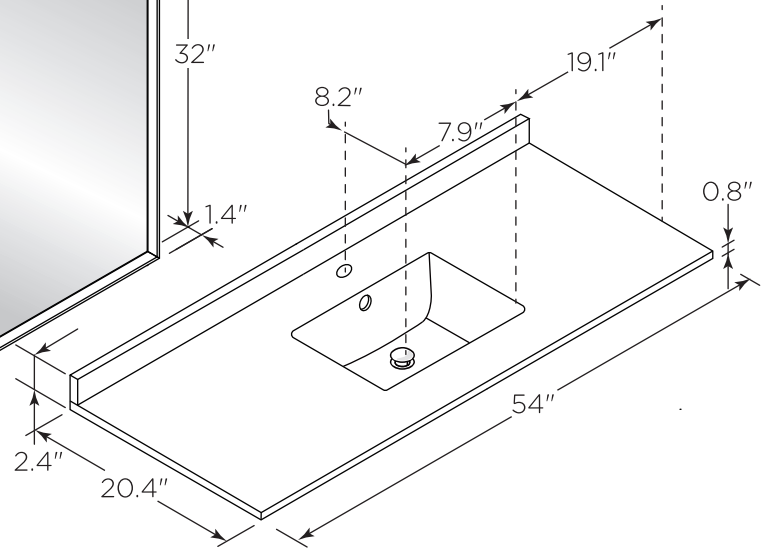

FVN31-123012ACA FORMOSA INSTALLATION GUIDE

FVN31-123012ACA
Vanity Front

FMR3126ACA
Mirror Front

FCT2054WH-CMB
Counter Top Front

FCB3130ACA
Cabinet Front

FCB3130ACA
Cabinet Back

FST3112ACA (X2)
Cabinet Front

FST3112ACA
Cabinet Back

NOTE: All dimensions & specifications are approximate and subject to change without notice.