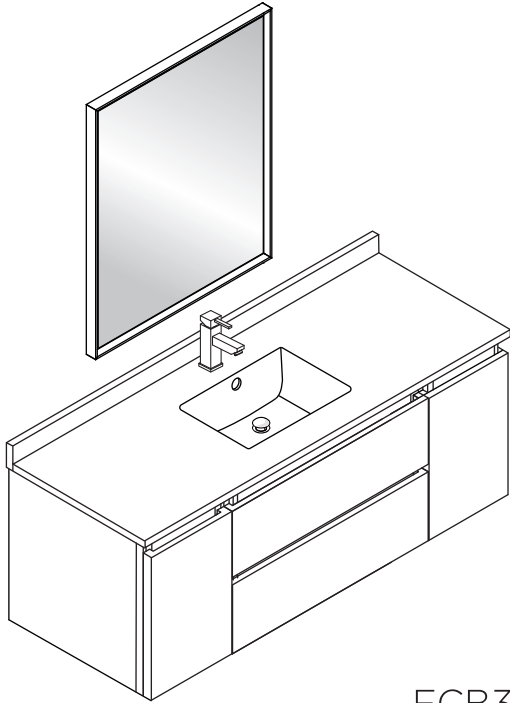

FVN31-123012ACA FORMOSA INSTALLATION GUIDE

FVN31-123012ACA
Vanity Front

FMR3126ACA
Mirror Front

FCT2054WH-CMB
Counter Top Front

FCB3130ACA
Cabinet Front

FCB3130ACA
Cabinet Back

FST3112ACA (X2)
Cabinet Front

FST3112ACA
Cabinet Back

NOTE: All dimensions & specifications are approximate and subject to change without notice.