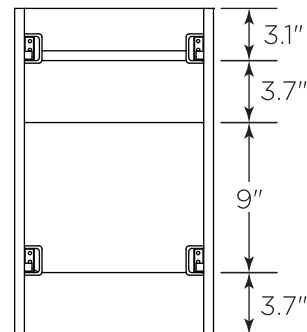

FVN31-123012ACA FORMOSA INSTALLATION GUIDE

FVN31-123012ACA
Vanity Front

FMR3126ACA
Mirror Front

FCT2054WH-CMB
Counter Top Front

FCB3130ACA
Cabinet Front

FCB3130ACA
Cabinet Back

FST3112ACA (X2)
Cabinet Front

FST3112ACA
Cabinet Back

NOTE: All dimensions & specifications are approximate and subject to change without notice.