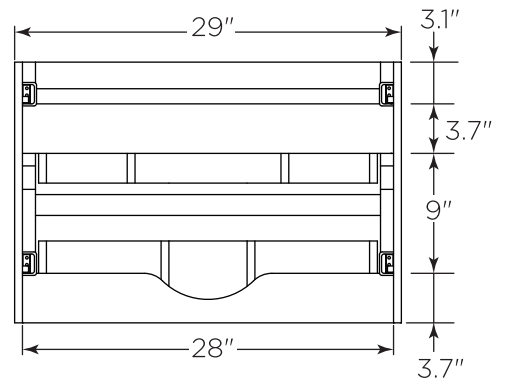

FVN31-123012ACA FORMOSA INSTALLATION GUIDE

FVN31-123012ACA
Vanity Front

FMR3126ACA
Mirror Front

FCT2054WH-CMB
Counter Top Front

FCB3130ACA
Cabinet Front

FCB3130ACA
Cabinet Back

FST3112ACA (X2)
Cabinet Front

FST3112ACA
Cabinet Back

NOTE: All dimensions & specifications are approximate and subject to change without notice.