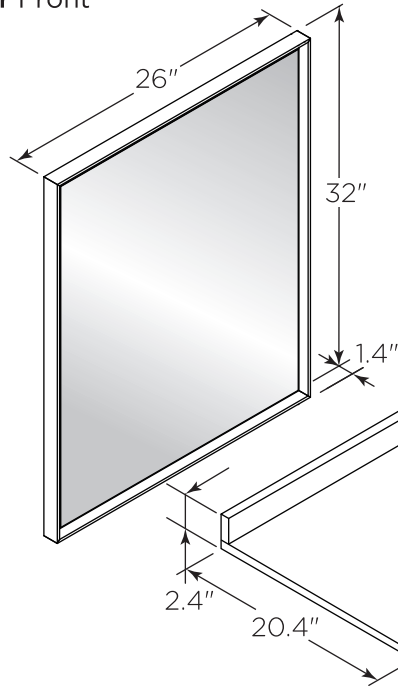

FVN31-123012ACA FORMOSA INSTALLATION GUIDE

FVN31-123012ACA
Vanity Front

FMR3126ACA
Mirror Front

FCT2054WH-CMB
Counter Top Front

FCB3130ACA
Cabinet Front

FCB3130ACA
Cabinet Back

FST3112ACA (X2)
Cabinet Front

FST3112ACA
Cabinet Back

NOTE: All dimensions & specifications are approximate and subject to change without notice.