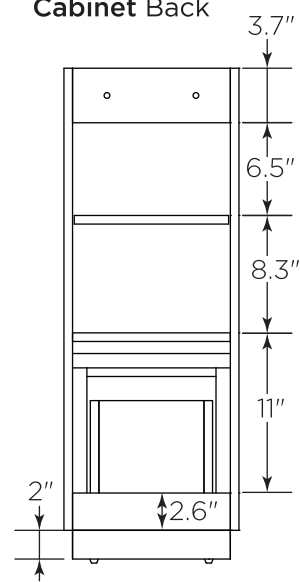

FVN31-122412ACA-FC

FORMOSA

INSTALLATION GUIDE

FVN31-122412ACA-FC
Vanity Front

FMR3120ACA
Mirror Front

FCT2048WH-S-CMB
Counter Top Front

FST3113AC (X2)
Cabinet Front

FCB3124ACA
Cabinet Front

FCB3124ACA
Cabinet Back

FST3113ACA
Cabinet Back

FCB3125ACA
Cabinet Front

FCB3125ACA
Cabinet Back

NOTE: All dimensions & specifications are approximate and subject to change without notice.