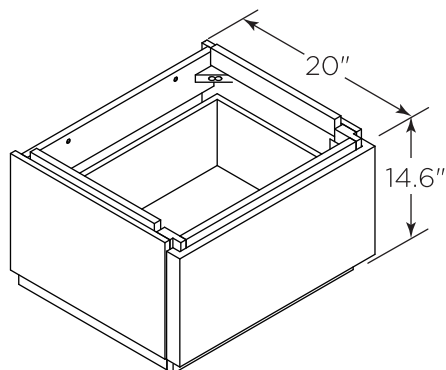

FVN31-122412ACA-FC

FORMOSA

INSTALLATION GUIDE

FVN31-122412ACA-FC
Vanity Front

FMR3120ACA
Mirror Front

FCT2048WH-S-CMB
Counter Top Front

FST3113AC (X2)
Cabinet Front

FCB3124ACA
Cabinet Front

FCB3124ACA
Cabinet Back

FST3113ACA
Cabinet Back

FCB3125ACA
Cabinet Front

FCB3125ACA
Cabinet Back

NOTE: All dimensions & specifications are approximate and subject to change without notice.