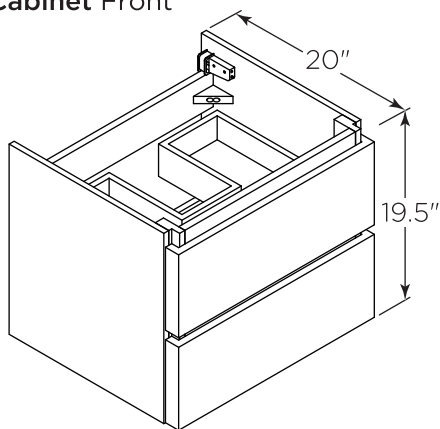

FVN31-122412ACA-FC

FORMOSA

INSTALLATION GUIDE

FVN31-122412ACA-FC
Vanity Front

FMR3120ACA
Mirror Front

FCT2048WH-S-CMB
Counter Top Front

FST3113AC (X2)
Cabinet Front

FCB3124ACA
Cabinet Front

FCB3124ACA
Cabinet Back

FST3113ACA
Cabinet Back

FCB3125ACA
Cabinet Front

FCB3125ACA
Cabinet Back

NOTE: All dimensions & specifications are approximate and subject to change without notice.