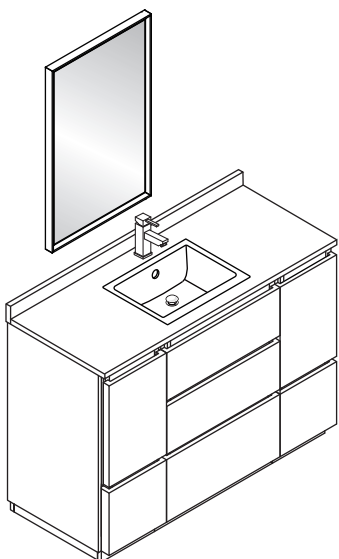

FVN31-122412ACA-FC

FORMOSA

INSTALLATION GUIDE

FVN31-122412ACA-FC
Vanity Front

FMR3120ACA
Mirror Front

FCT2048WH-S-CMB
Counter Top Front

FST3113AC (X2)
Cabinet Front

FCB3124ACA
Cabinet Front

FCB3124ACA
Cabinet Back

FST3113ACA
Cabinet Back

FCB3125ACA
Cabinet Front

FCB3125ACA
Cabinet Back

NOTE: All dimensions & specifications are approximate and subject to change without notice.