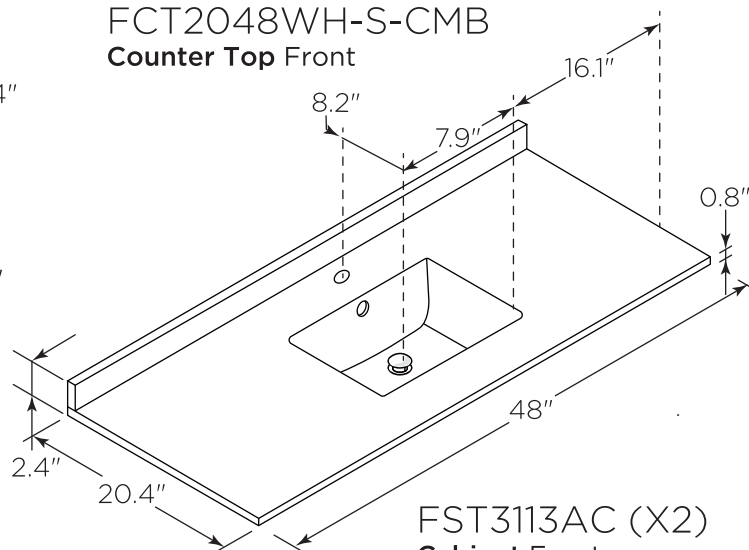

FVN31-122412ACA-FC

FORMOSA

INSTALLATION GUIDE

FVN31-122412ACA-FC
Vanity Front

FMR3120ACA
Mirror Front

FCT2048WH-S-CMB
Counter Top Front

FST3113AC (X2)
Cabinet Front

FCB3124ACA
Cabinet Front

FCB3124ACA
Cabinet Back

FST3113ACA
Cabinet Back

FCB3125ACA
Cabinet Front

FCB3125ACA
Cabinet Back

NOTE: All dimensions & specifications are approximate and subject to change without notice.