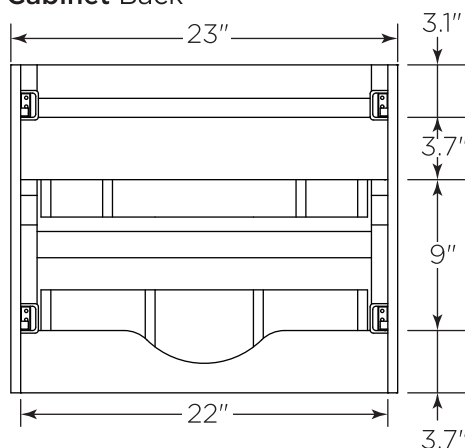

FVN31-122412ACA-FC

FORMOSA

INSTALLATION GUIDE

FVN31-122412ACA-FC
Vanity Front

FMR3120ACA
Mirror Front

FCT2048WH-S-CMB
Counter Top Front

FST3113AC (X2)
Cabinet Front

FCB3124ACA
Cabinet Front

FCB3124ACA
Cabinet Back

FST3113ACA
Cabinet Back

FCB3125ACA
Cabinet Front

FCB3125ACA
Cabinet Back

NOTE: All dimensions & specifications are approximate and subject to change without notice.