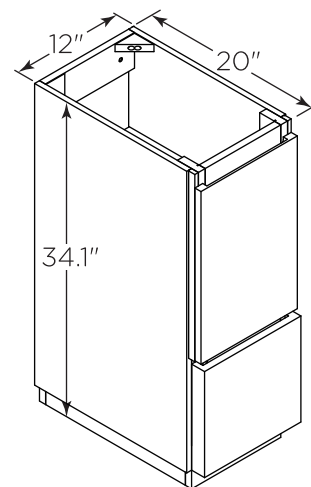

FVN31-122412ACA-FC

FORMOSA

INSTALLATION GUIDE

FVN31-122412ACA-FC
Vanity Front

FMR3120ACA
Mirror Front

FCT2048WH-S-CMB
Counter Top Front

FST3113AC (X2)
Cabinet Front

FCB3124ACA
Cabinet Front

FCB3124ACA
Cabinet Back

FST3113ACA
Cabinet Back

FCB3125ACA
Cabinet Front

FCB3125ACA
Cabinet Back

NOTE: All dimensions & specifications are approximate and subject to change without notice.