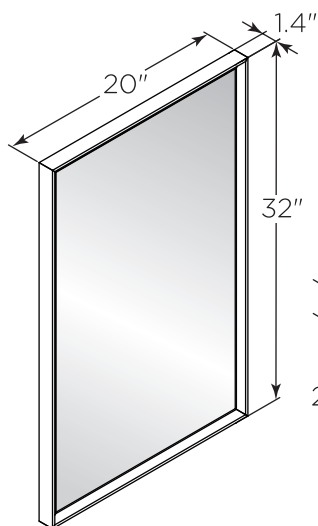

FVN31-122412ACA-FC

FORMOSA

INSTALLATION GUIDE

FVN31-122412ACA-FC
Vanity Front

FMR3120ACA
Mirror Front

FCT2048WH-S-CMB
Counter Top Front

FST3113AC (X2)
Cabinet Front

FCB3124ACA
Cabinet Front

FCB3124ACA
Cabinet Back

FST3113ACA
Cabinet Back

FCB3125ACA
Cabinet Front

FCB3125ACA
Cabinet Back

NOTE: All dimensions & specifications are approximate and subject to change without notice.