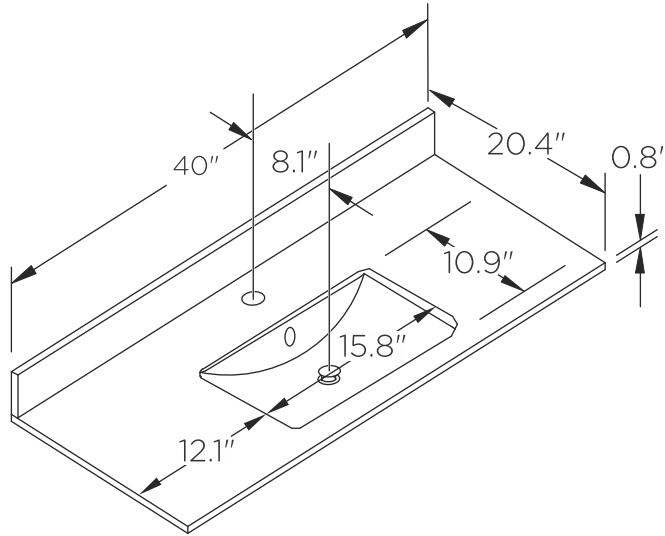

# FVN2440 WINDSOR

INSTALLATION GUIDE

FCT2040WH-CMB  
Counter Top front

FMR2430  
Mirror front

FVN2440  
Vanity front

FCB2440  
Cabinet back

FCB2440  
Cabinet front

**NOTE:** All dimensions & specifications are approximate and subject to change without notice.