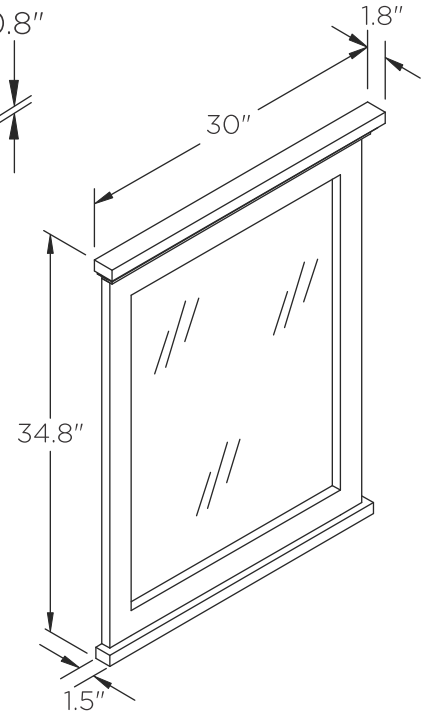

# FVN2440 WINDSOR

INSTALLATION GUIDE

FCT2040WH-CMB  
Counter Top front

FMR2430  
Mirror front

FVN2440  
Vanity front

FCB2440  
Cabinet back

FCB2440  
Cabinet front

**NOTE:** All dimensions & specifications are approximate and subject to change without notice.